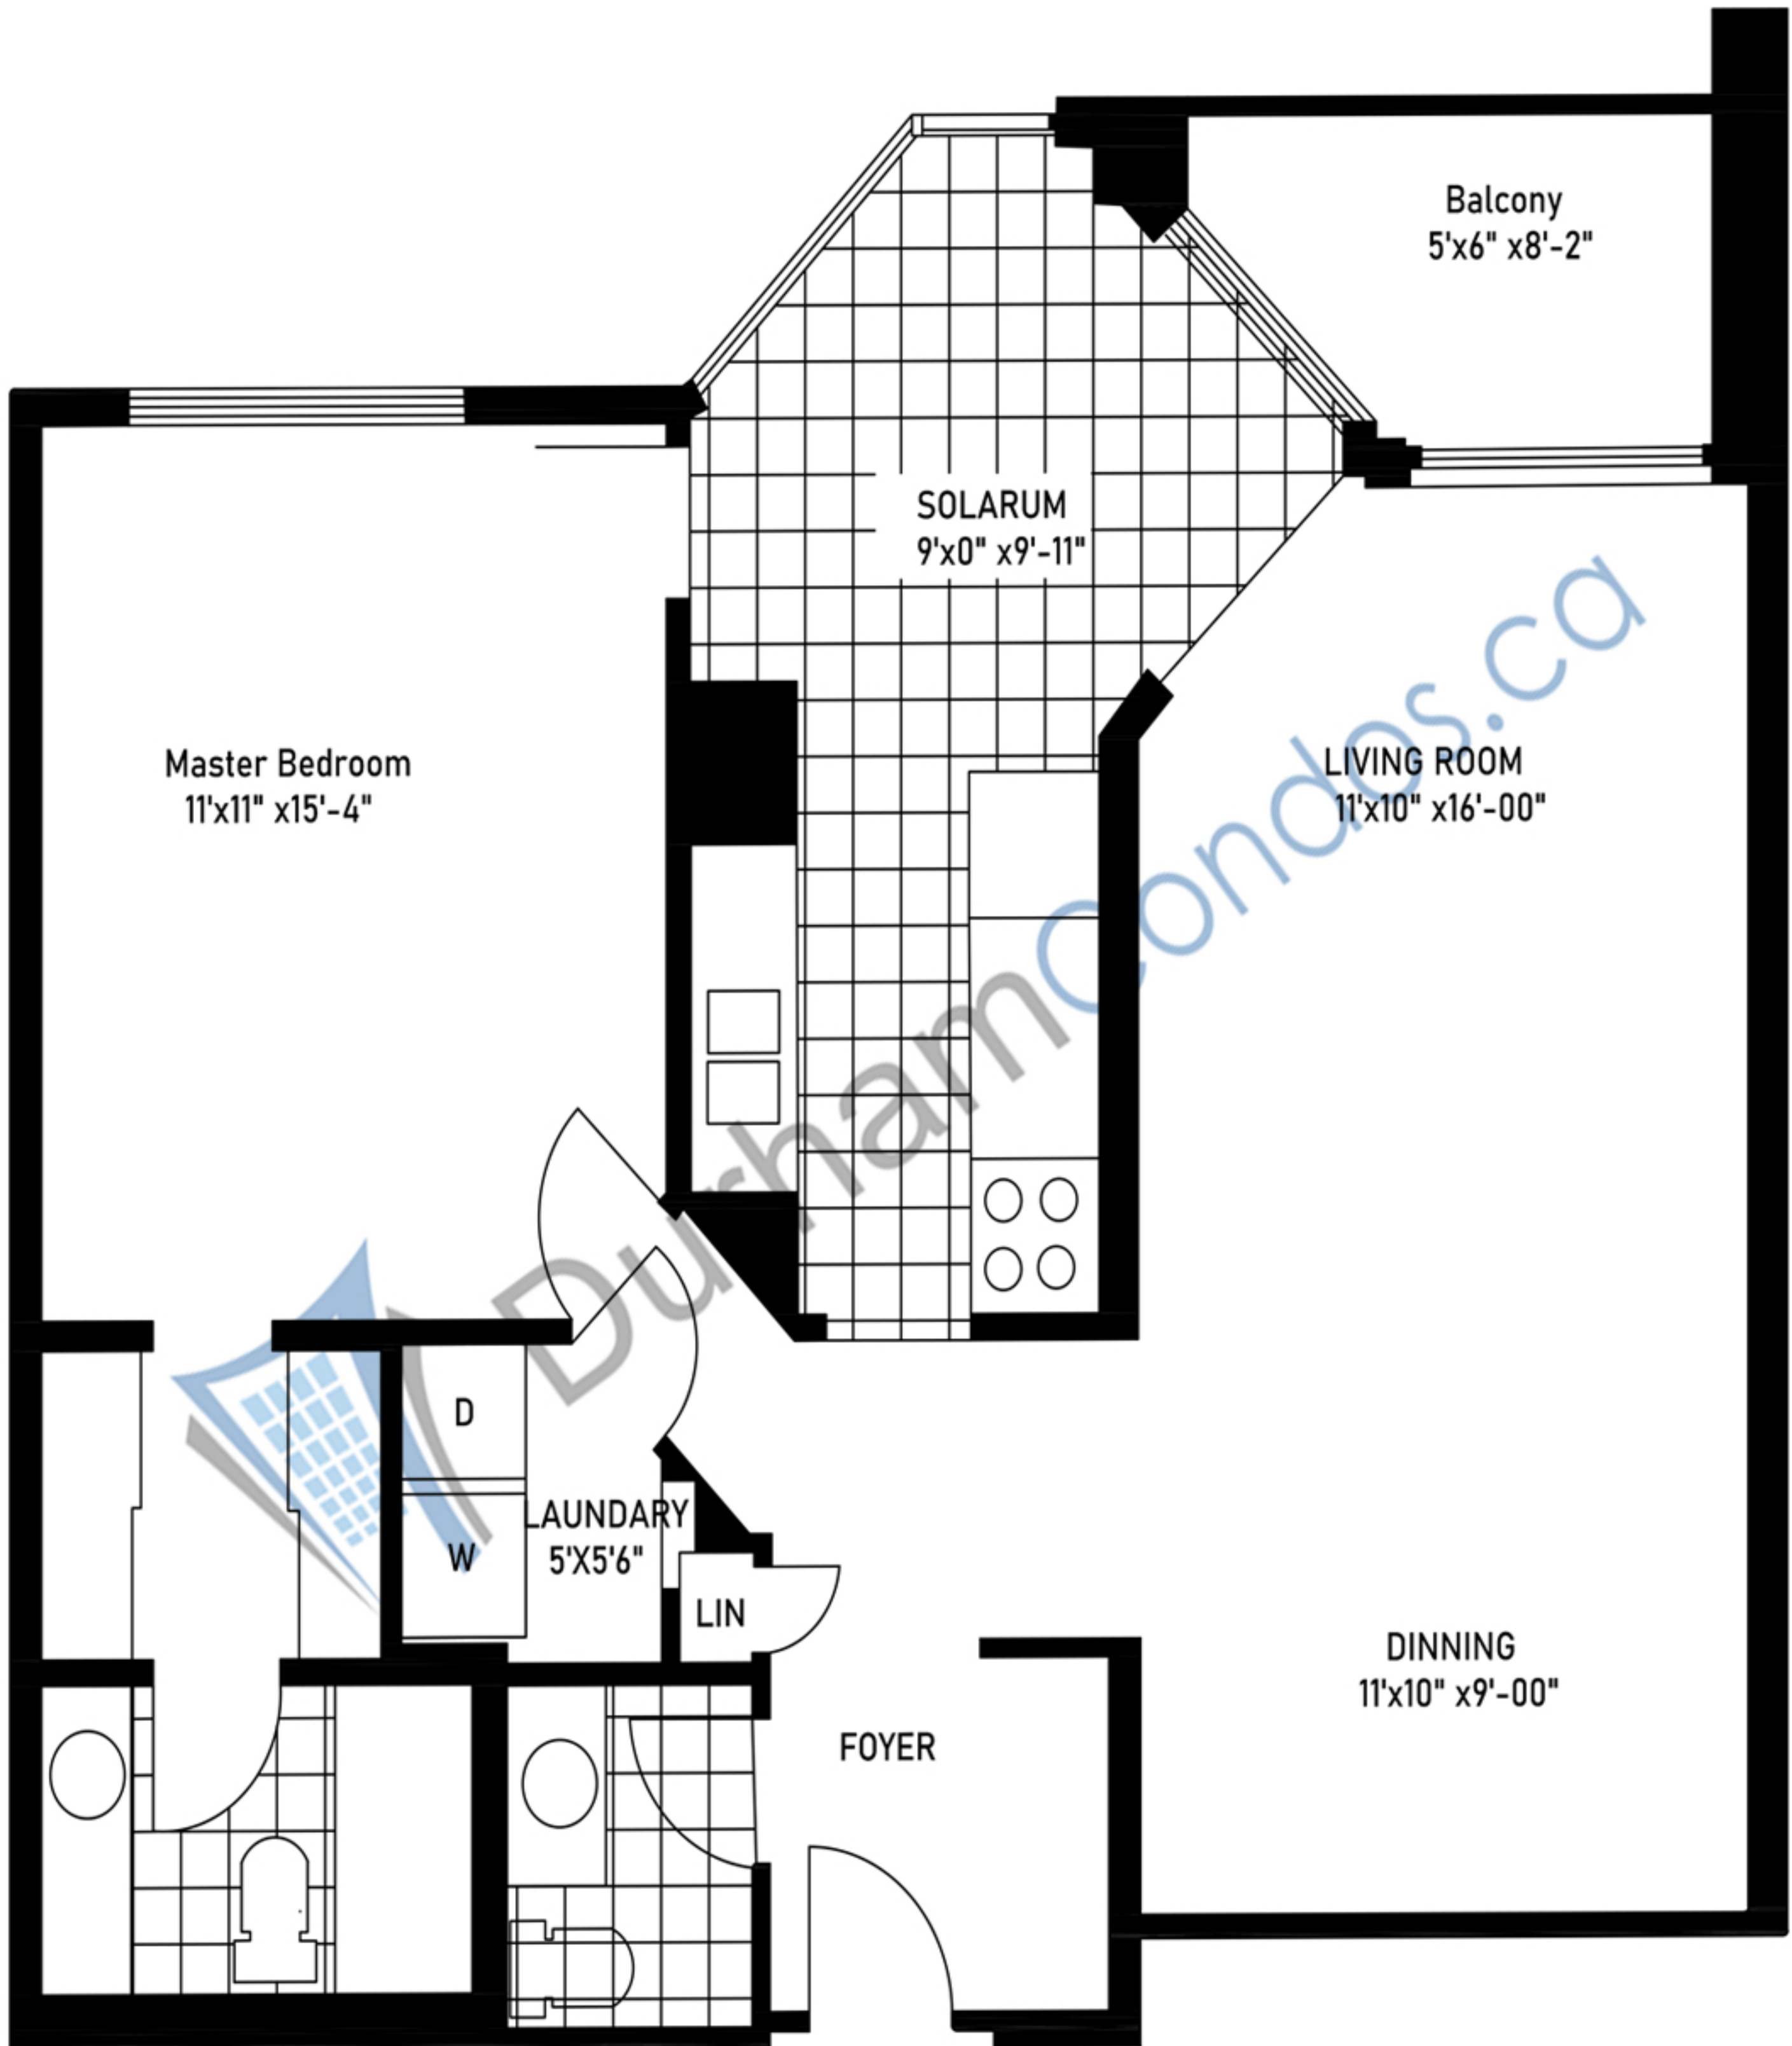

1618 SQ.FT
2 BEDROOM

DurhamCondos.ca

All floorplan measurements, scale and item placements, are deemed reliable but not guaranteed and are for informational purposes only. Neither Mike Bouma, RE/MAX JAZZ Inc., Brokerage nor durhamcondos.ca shall be responsible for any errors herein.