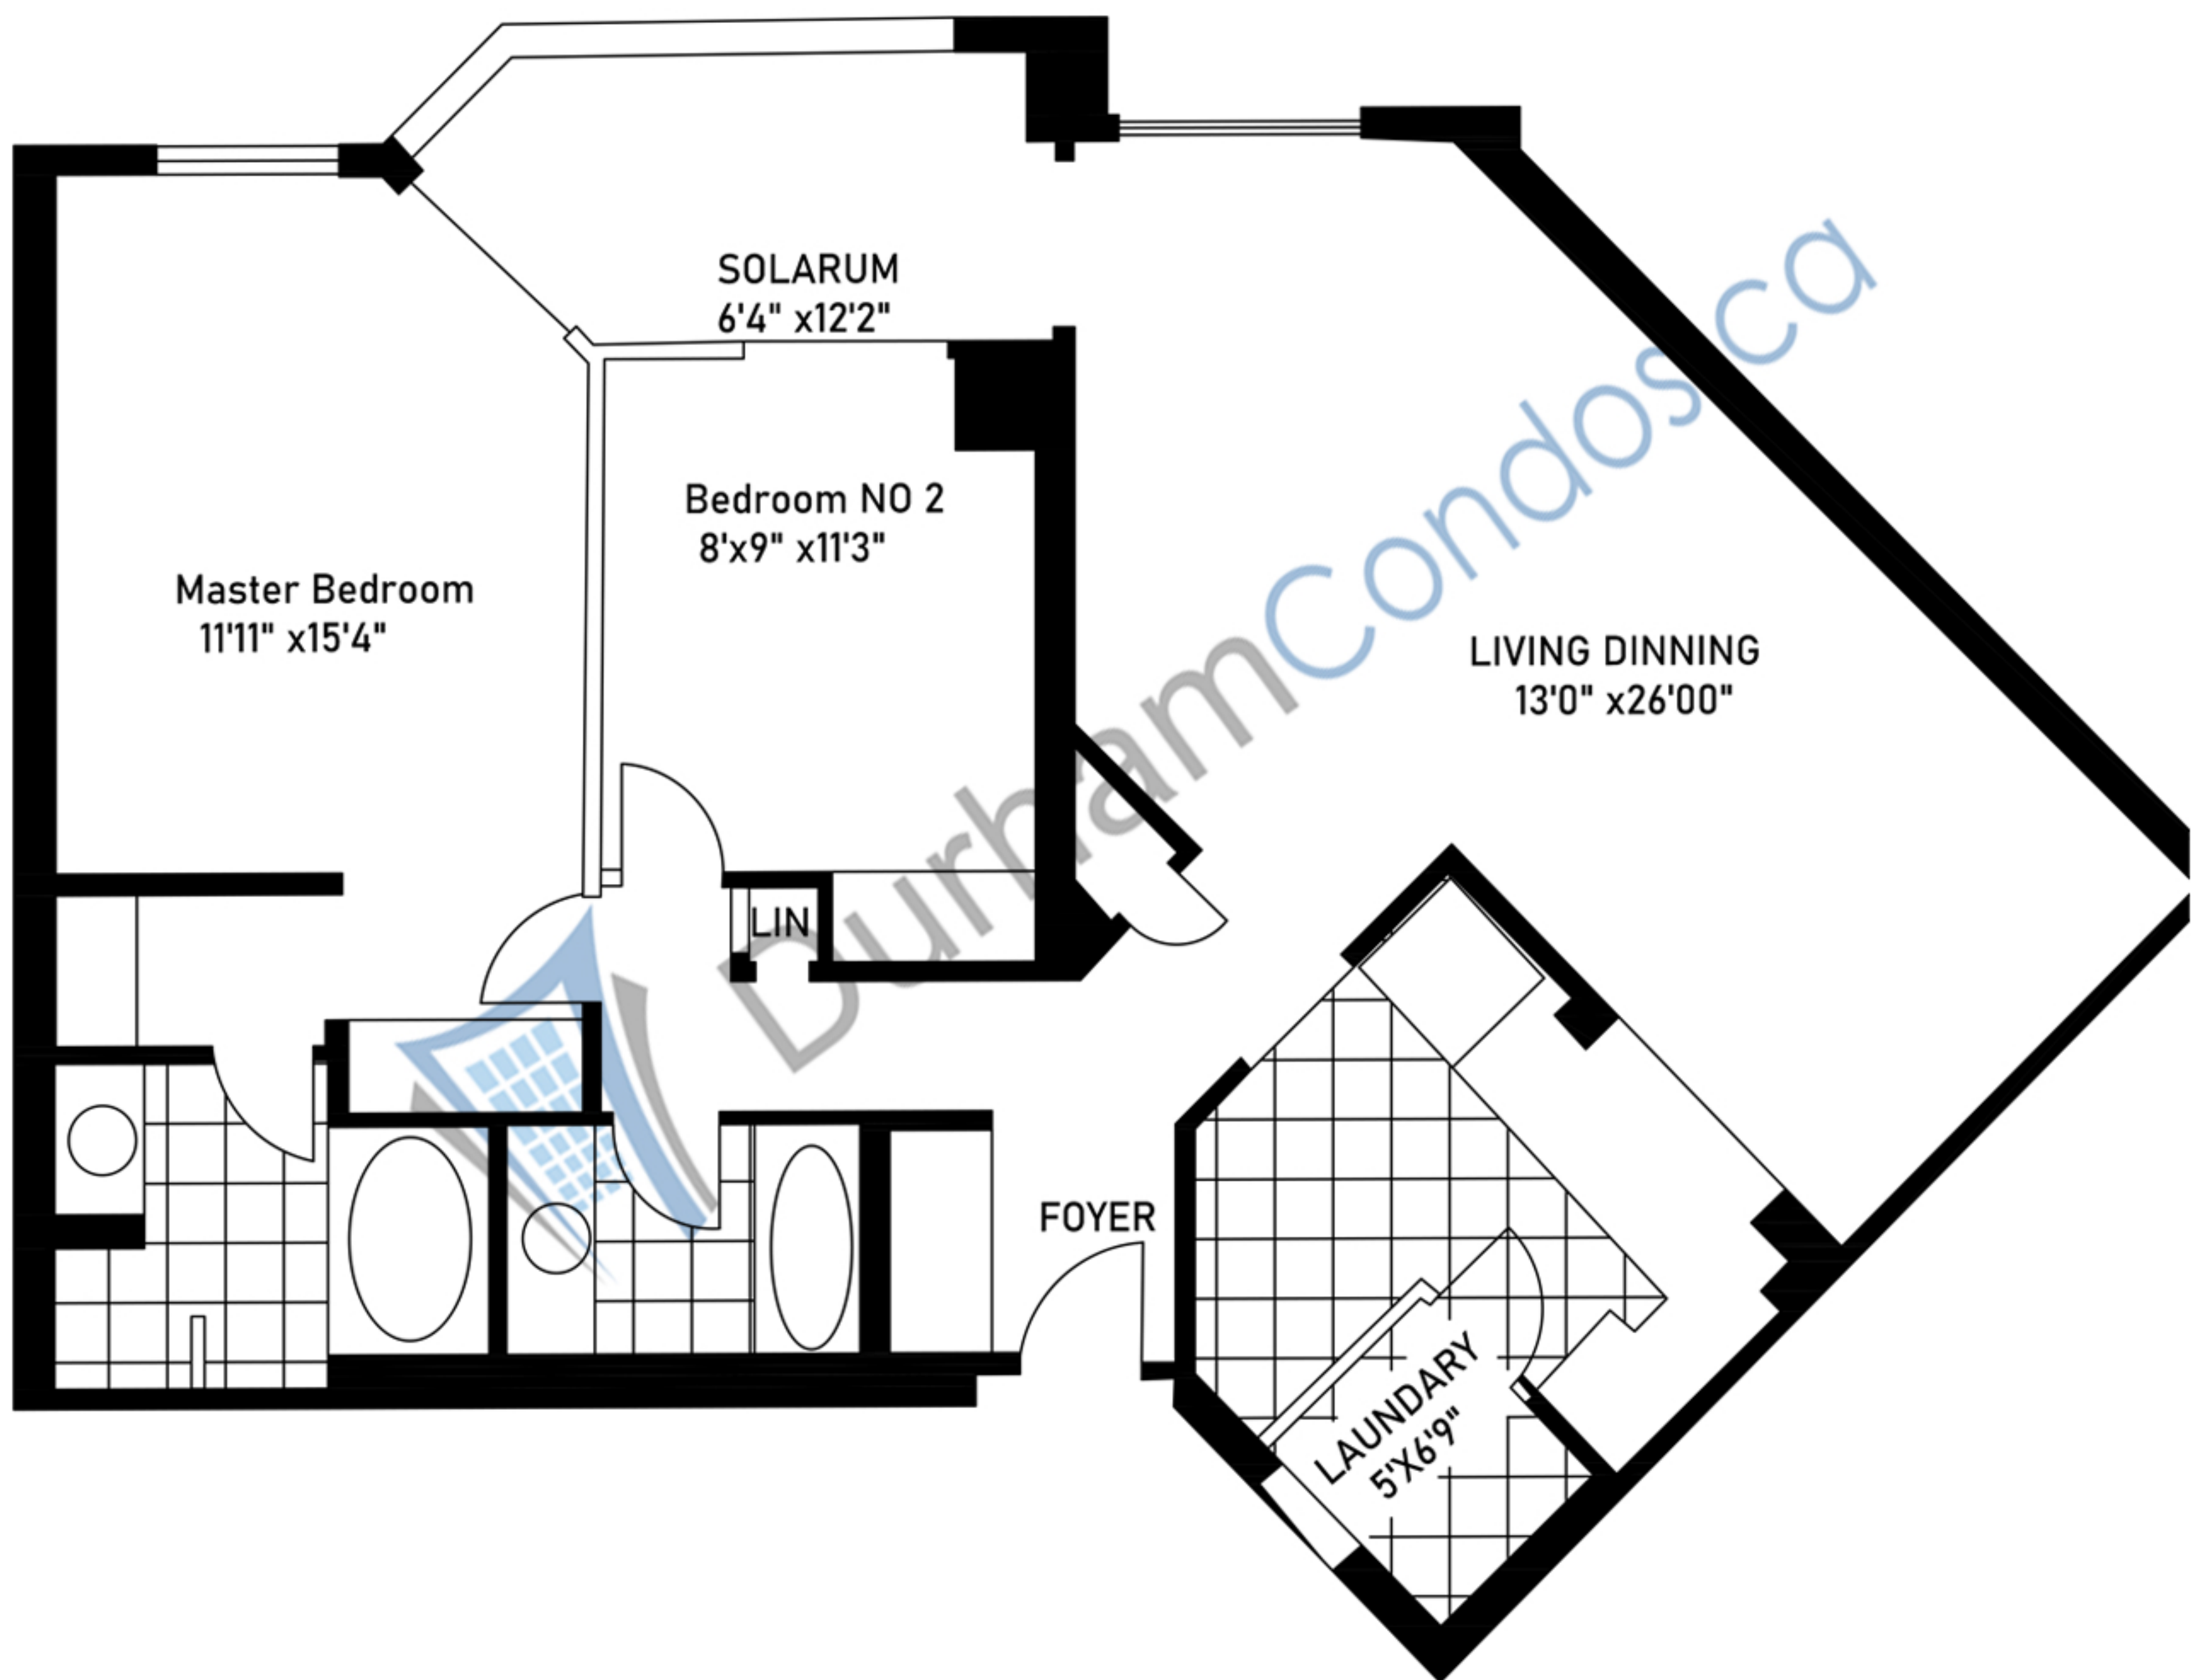

1218 SQ.FT  
2 BEDROOM

DurhamCondos.ca

All floorplan measurements, scale and item placements, are deemed reliable but not guaranteed and are for informational purposes only. Neither Mike Bouma, RE/MAX JAZZ Inc., Brokerage nor durhamcondos.ca shall be responsible for any errors herein.