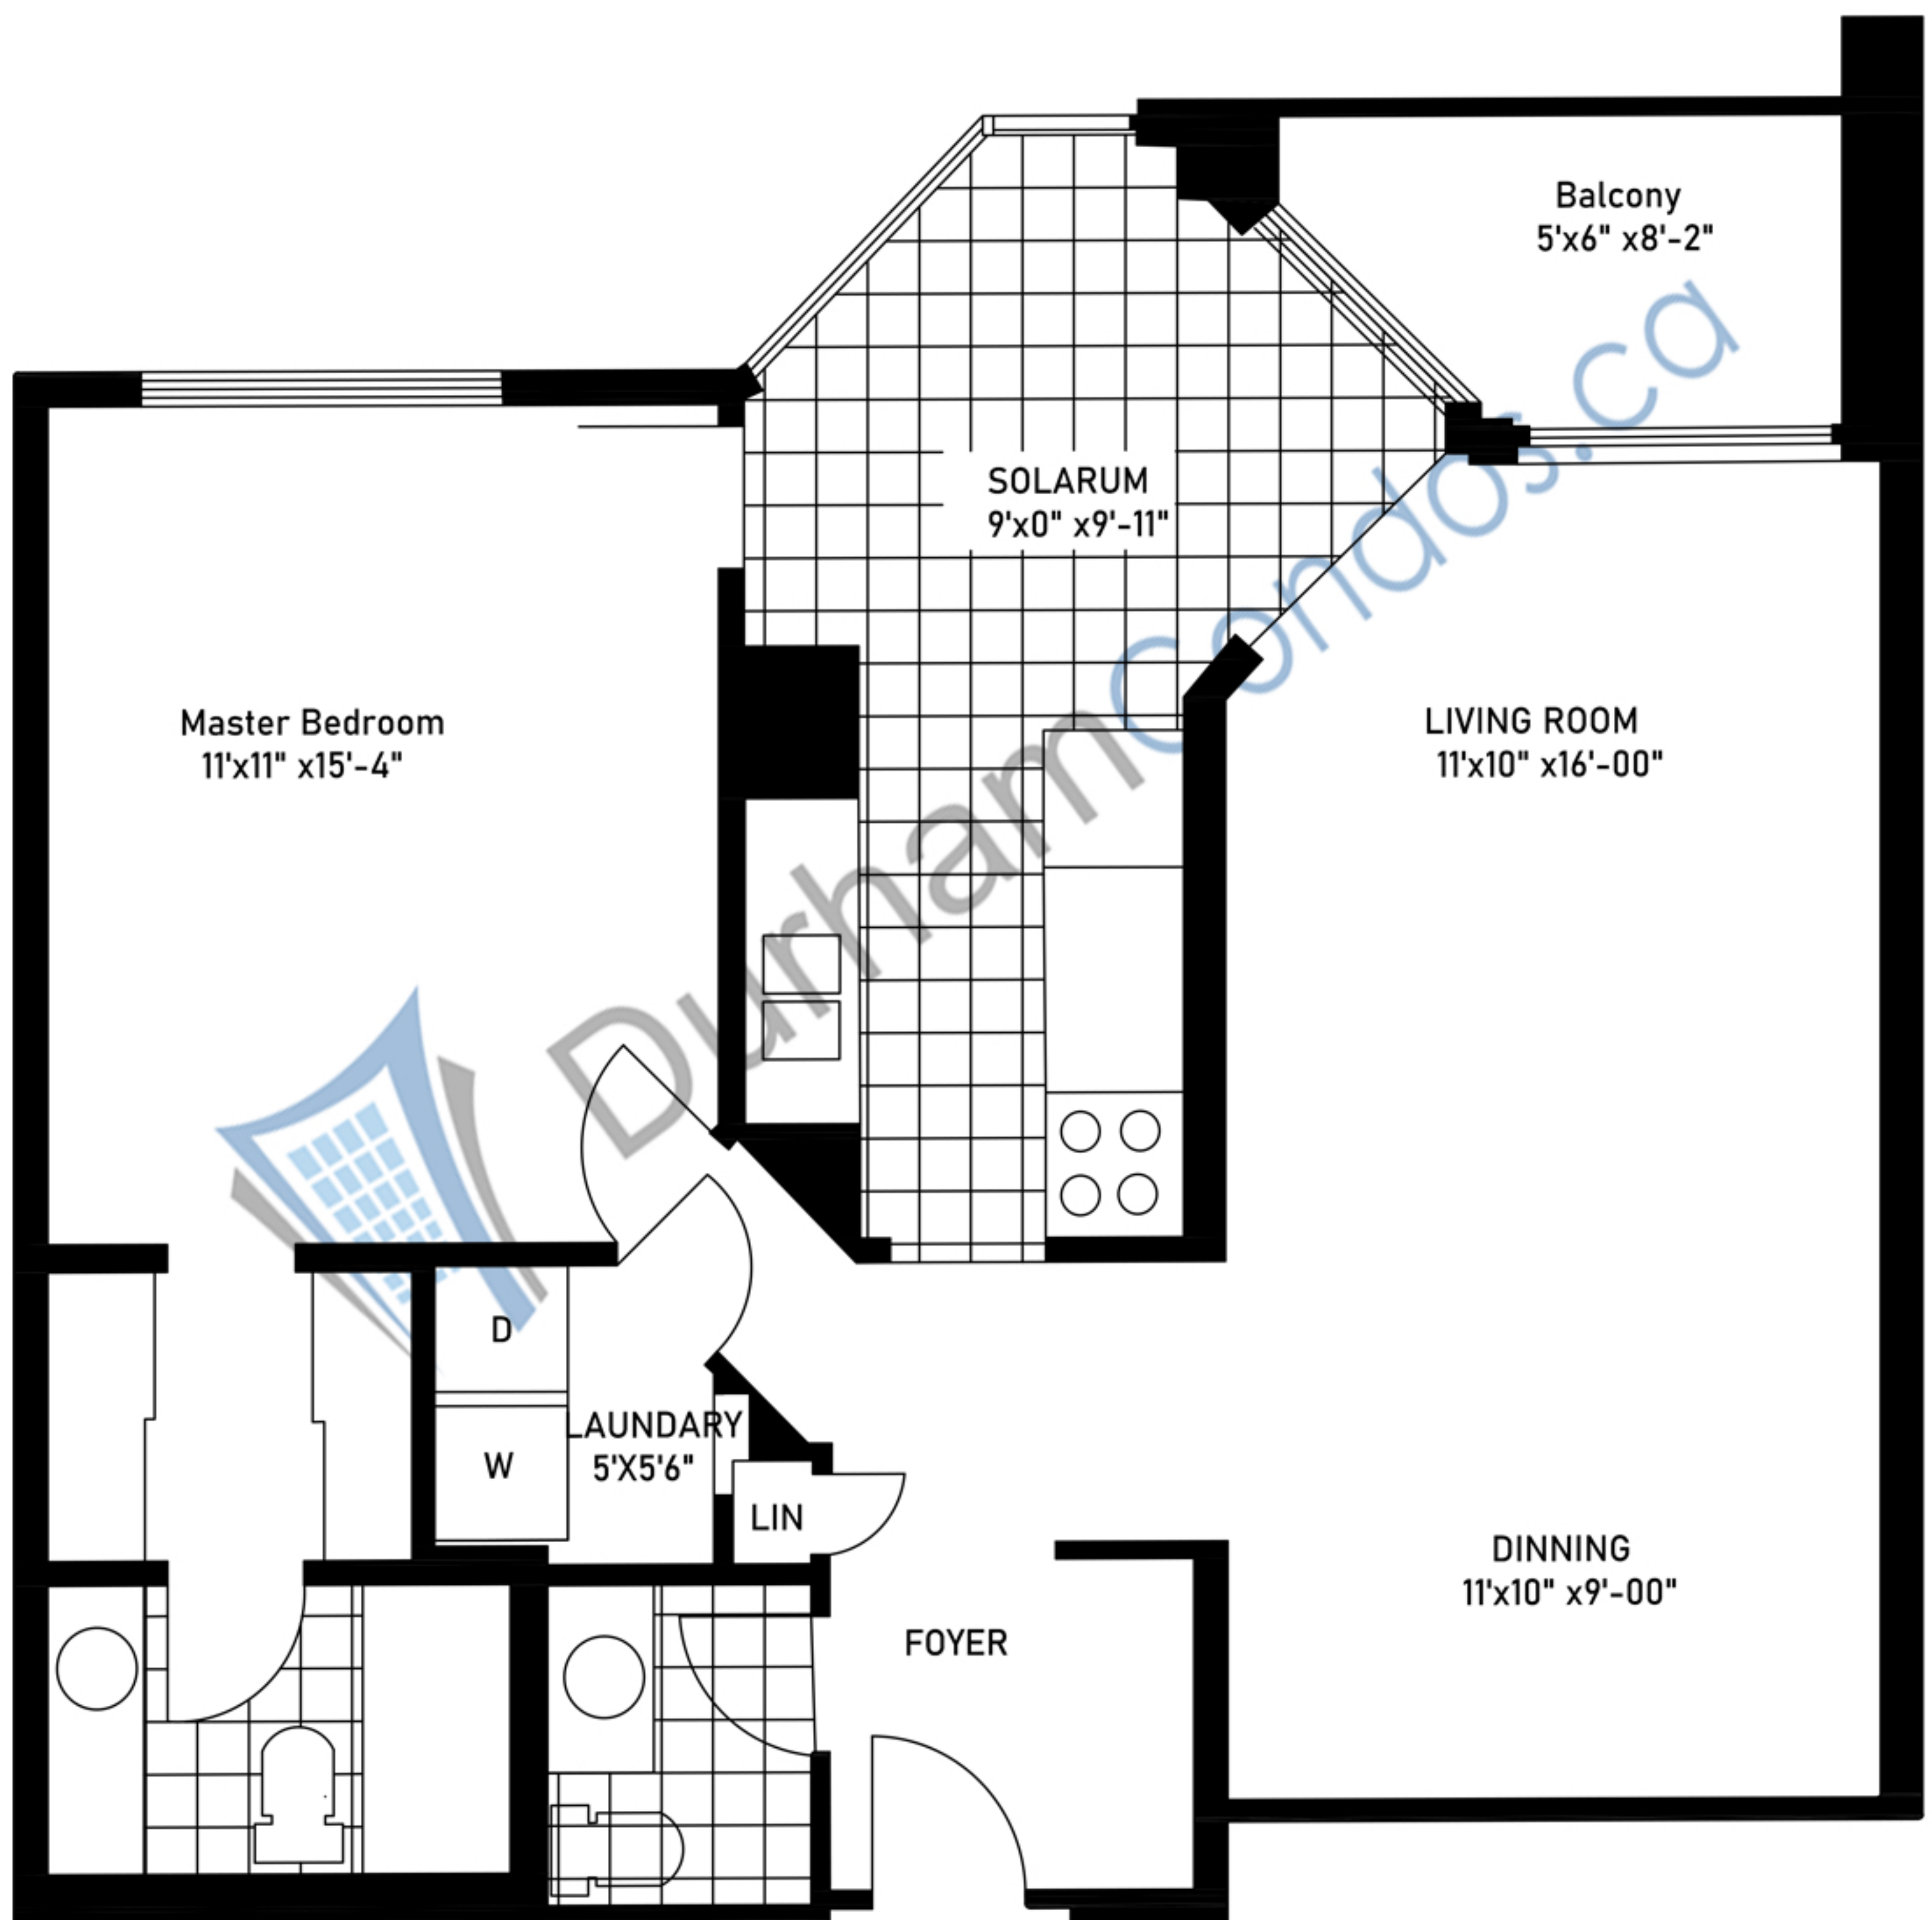

960 SQ.FT
1 BEDROOM

DurhamCondos.ca

All floorplan measurements, scale and item placements, are deemed reliable but not guaranteed and are for informational purposes only. Neither Mike Bouma, RE/MAX JAZZ Inc., Brokerage nor durhamcondos.ca shall be responsible for any errors herein.