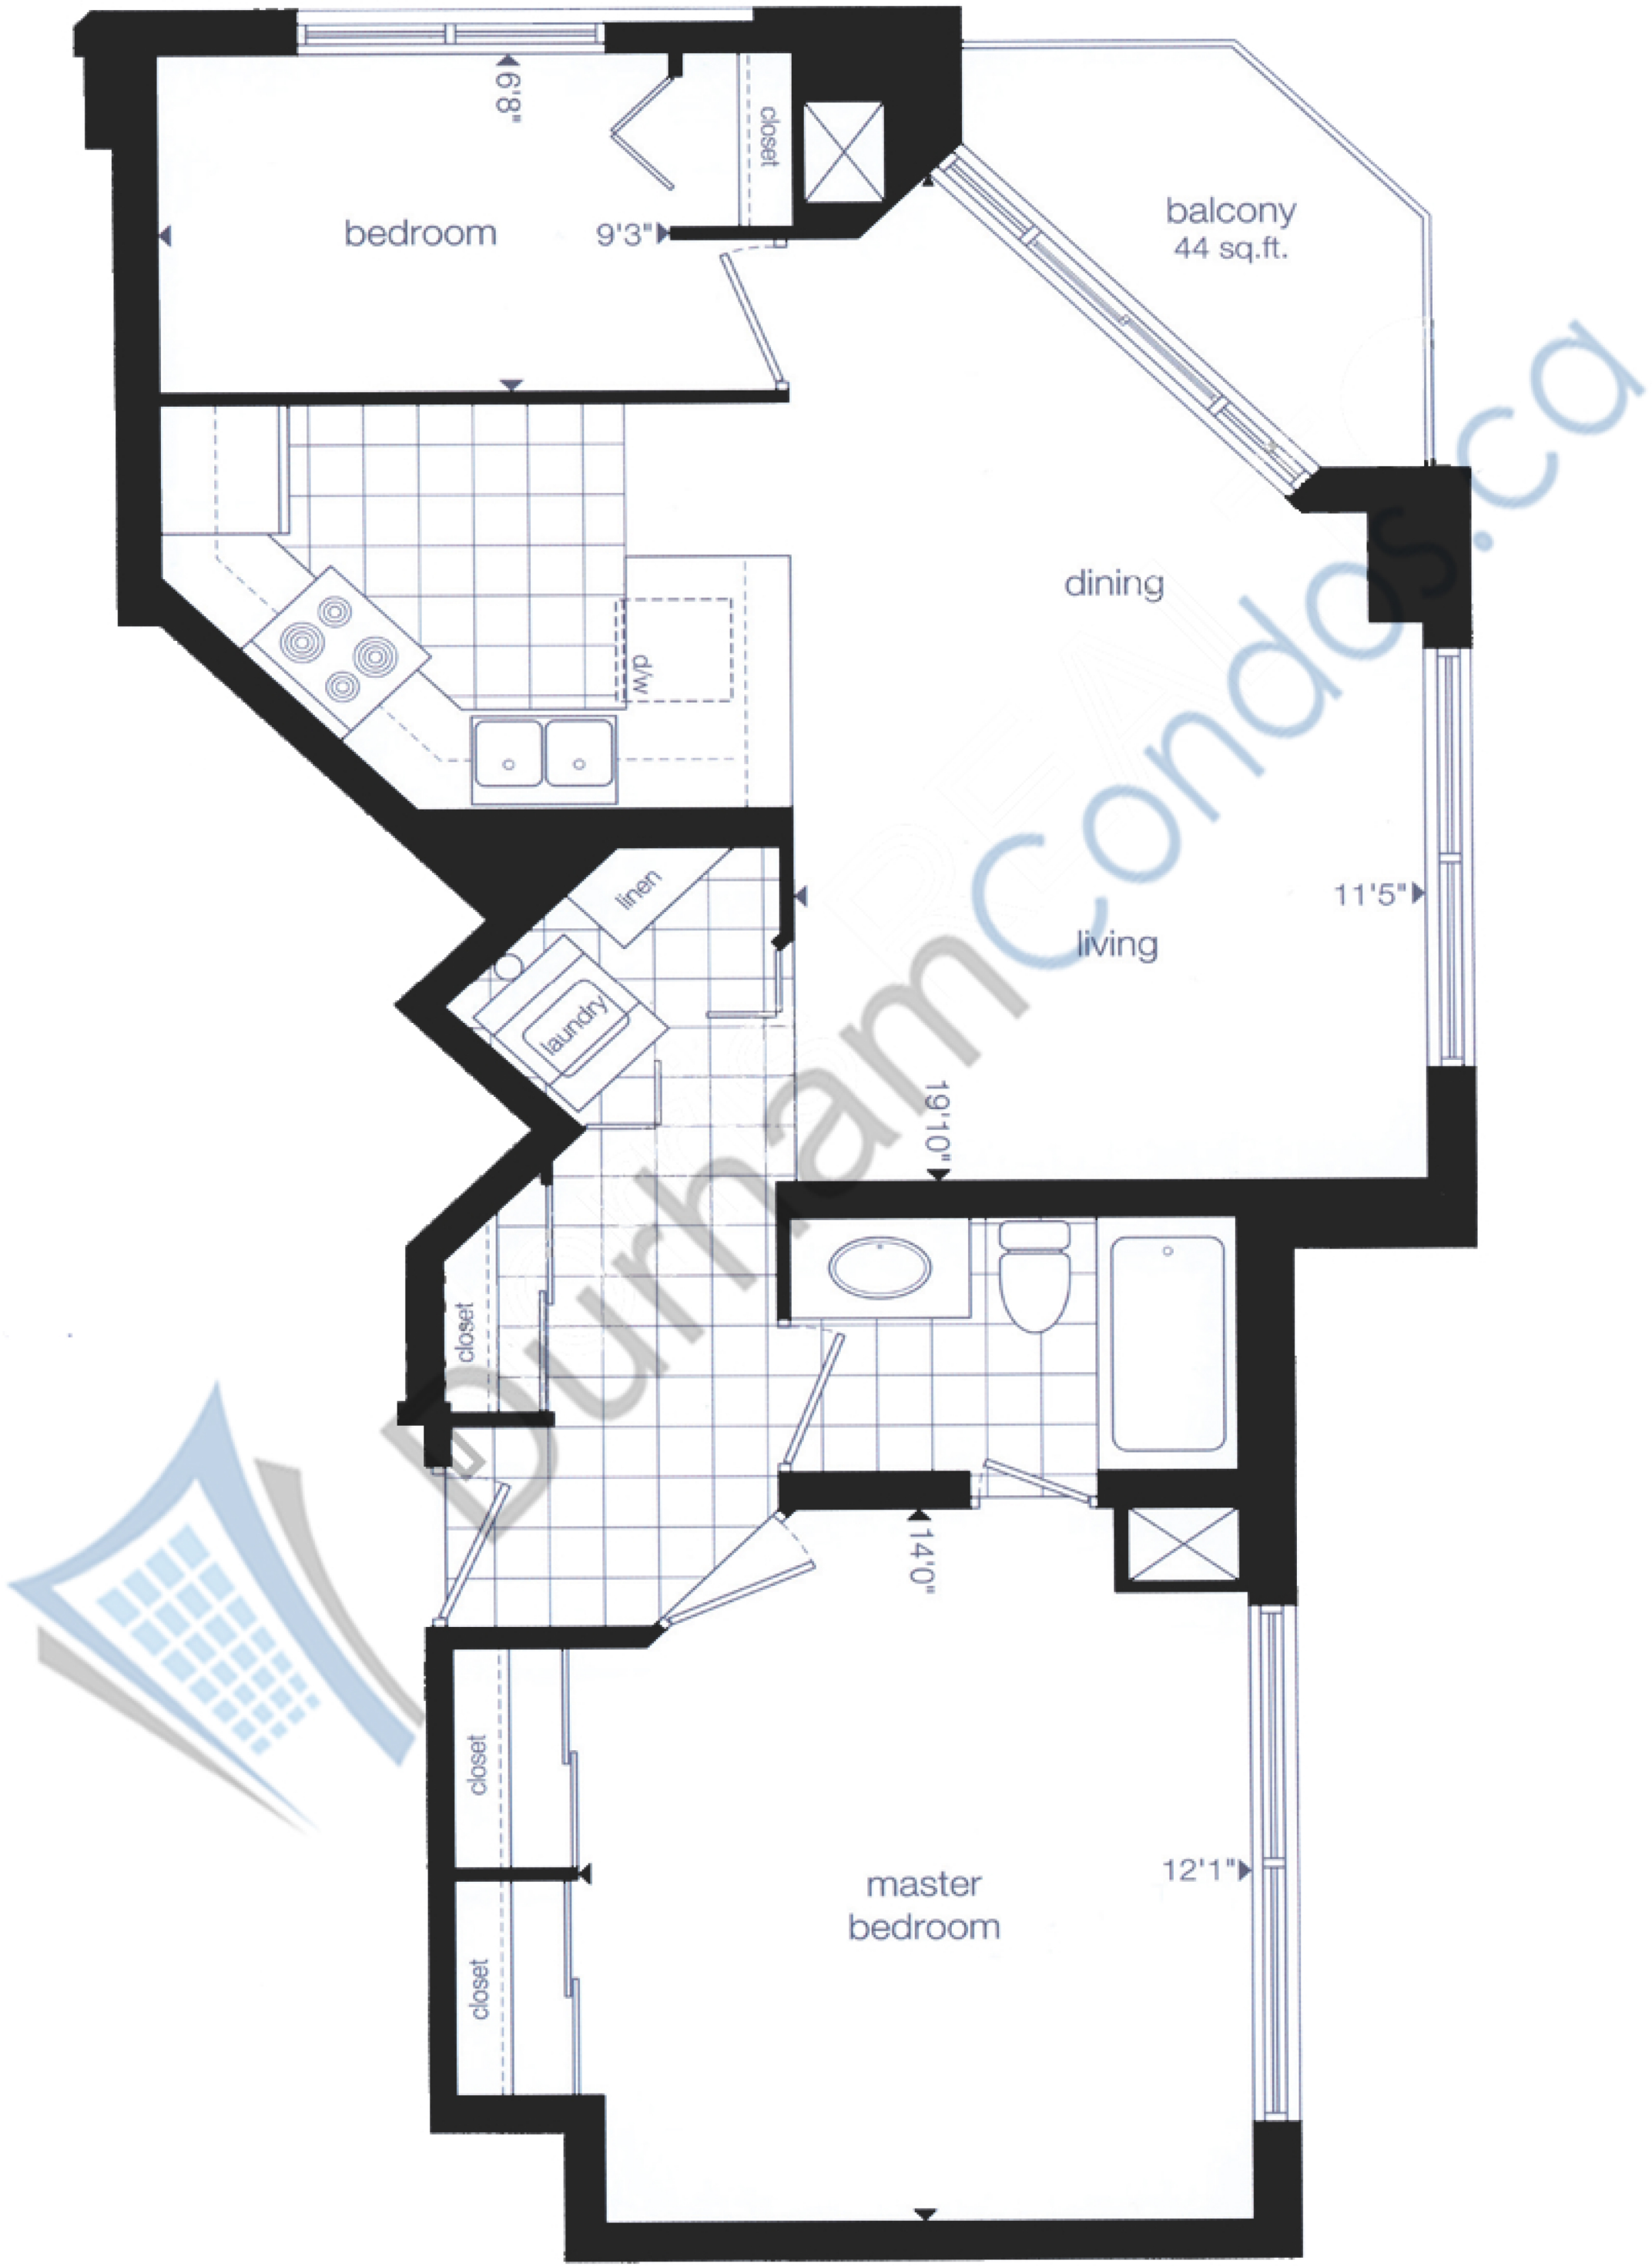

The Yacht Club
RELIANCE

805 SQFT (1 BEDROOM)
761 SQFT LIVING AREA +
44 SQFT BALCONY

DurhamCondos.ca

All floorplan measurements, scale and item placements, are deemed reliable but not guaranteed and are for informational purposes only. Neither Mike Bouma, RE/MAX JAZZ Inc., Brokerage nor durhamcondos.ca shall be responsible for any errors herein.