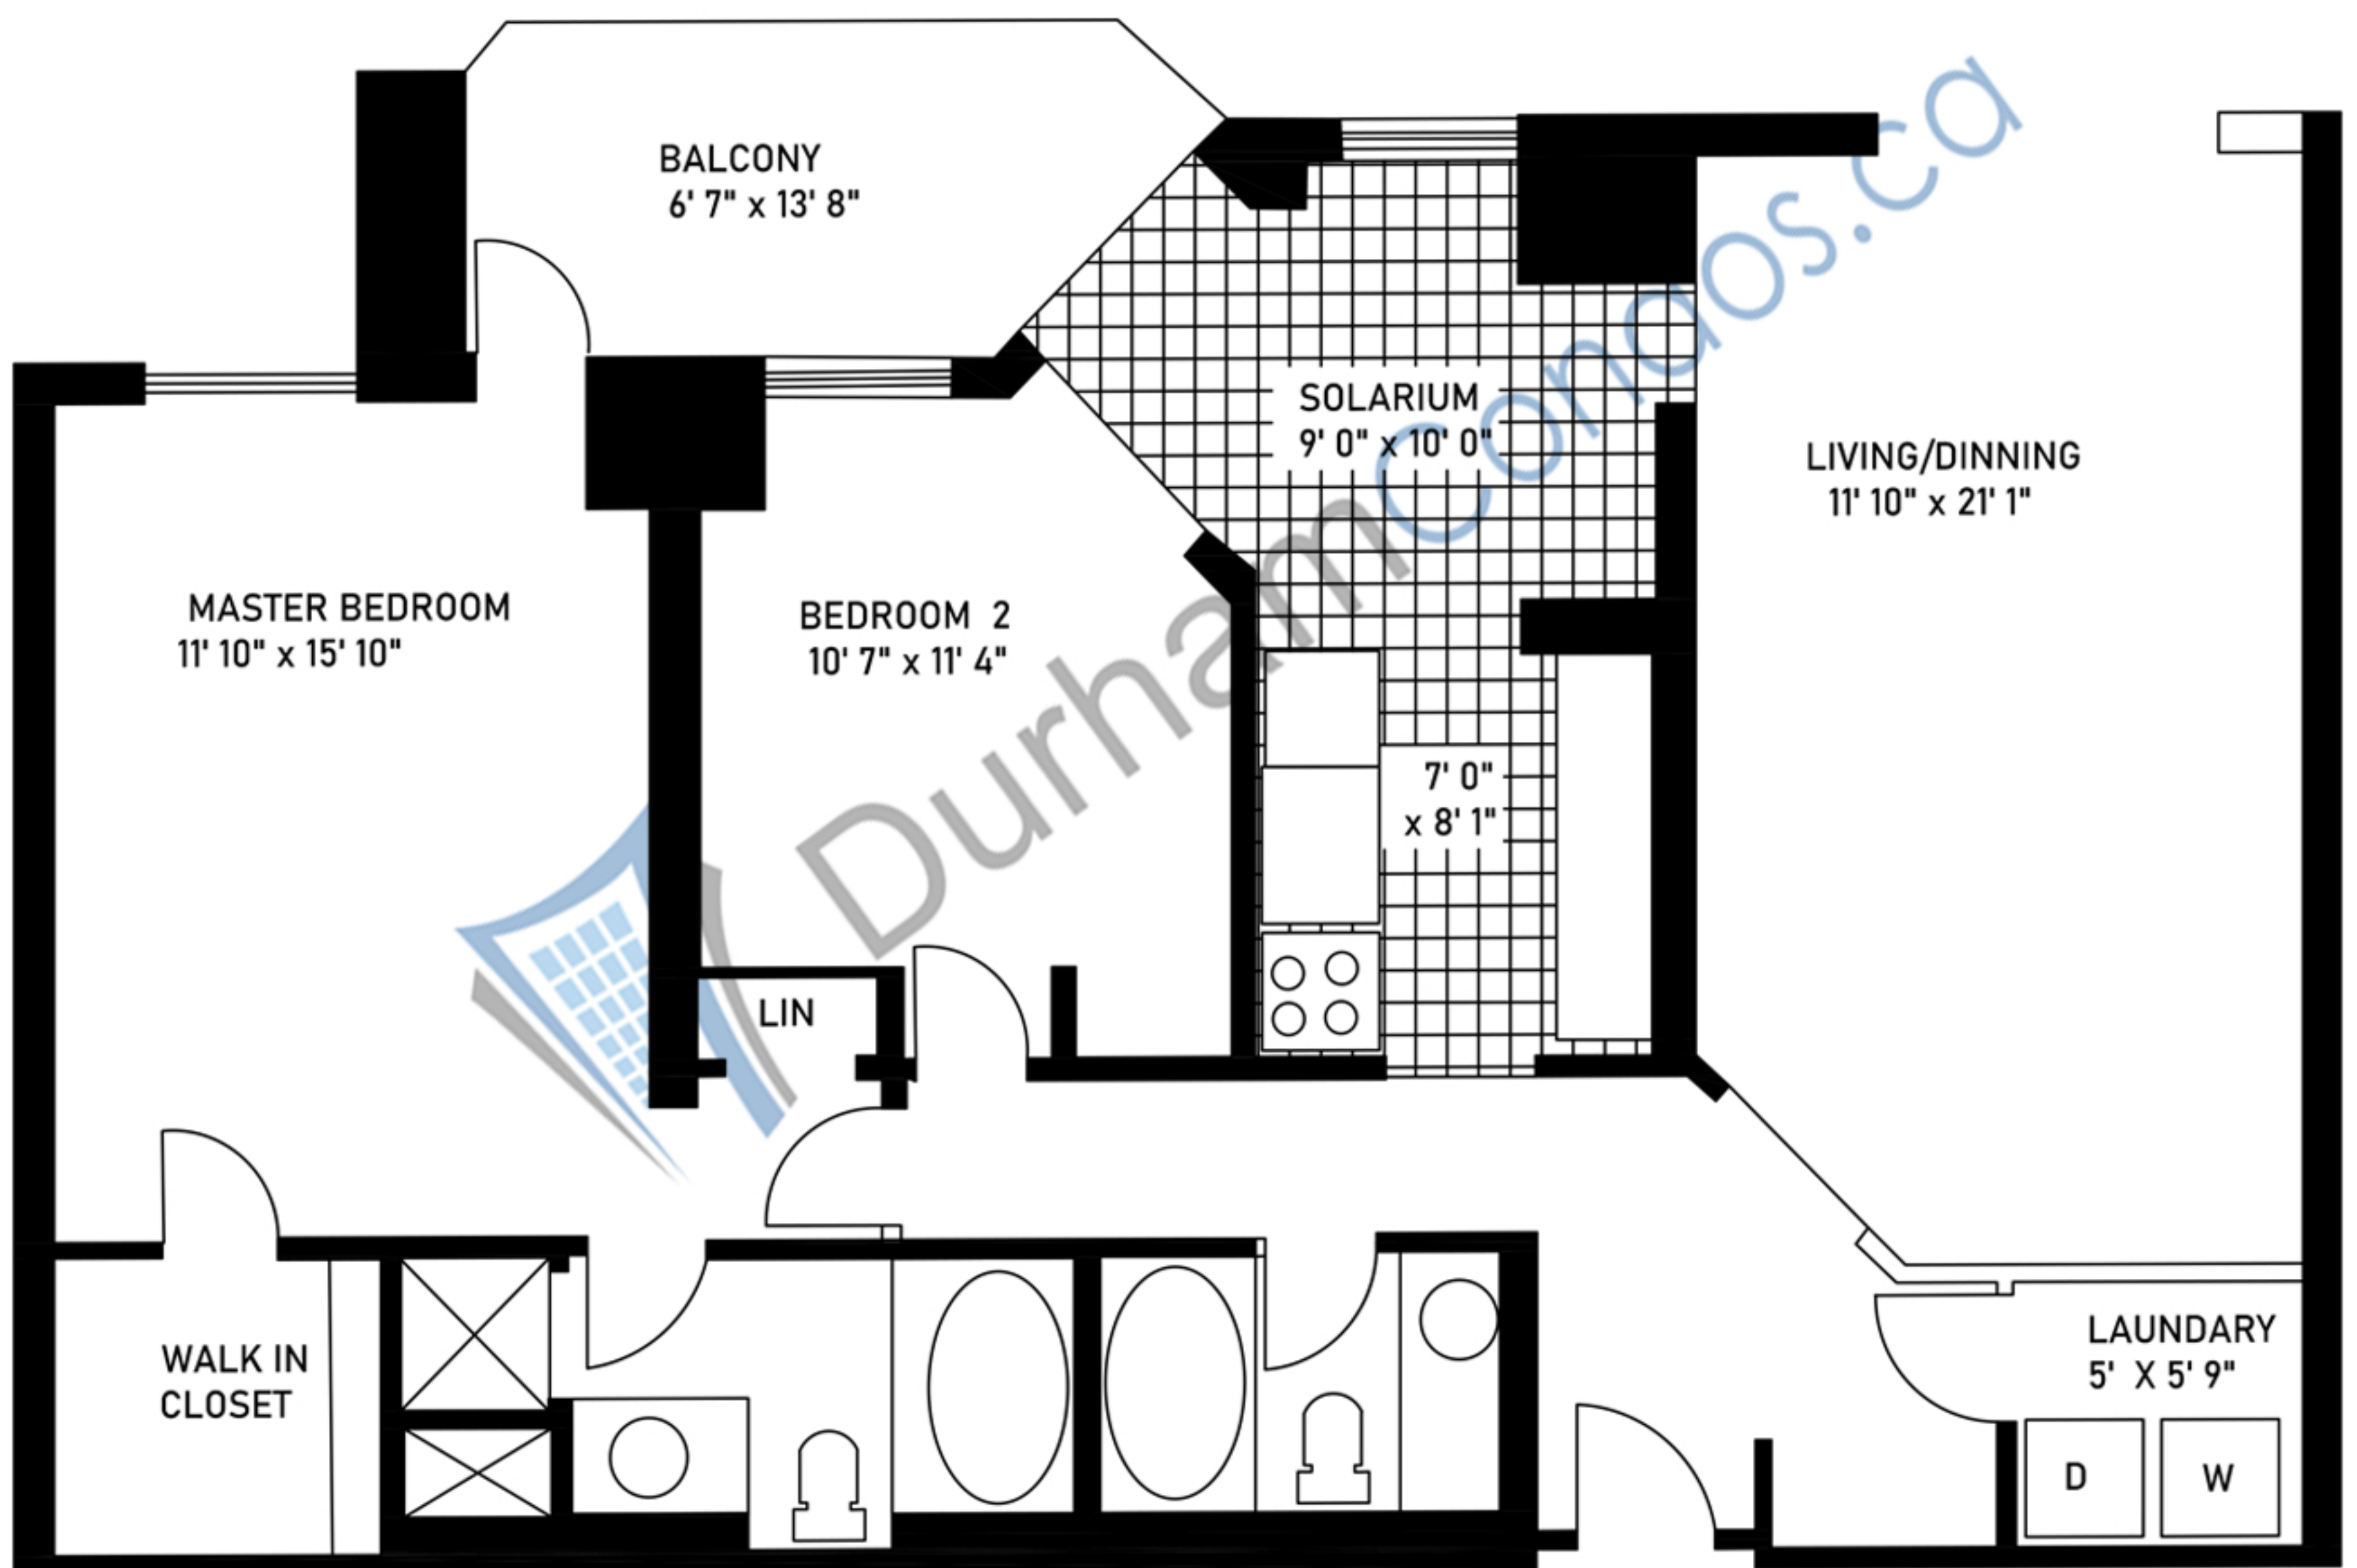

1122 SQ.FT  
2 BEDROOM

DurhamCondos.ca

All floorplan measurements, scale and item placements, are deemed reliable but not guaranteed and are for informational purposes only. Neither Mike Bouma, RE/MAX JAZZ Inc., Brokerage nor durhamcondos.ca shall be responsible for any errors herein.