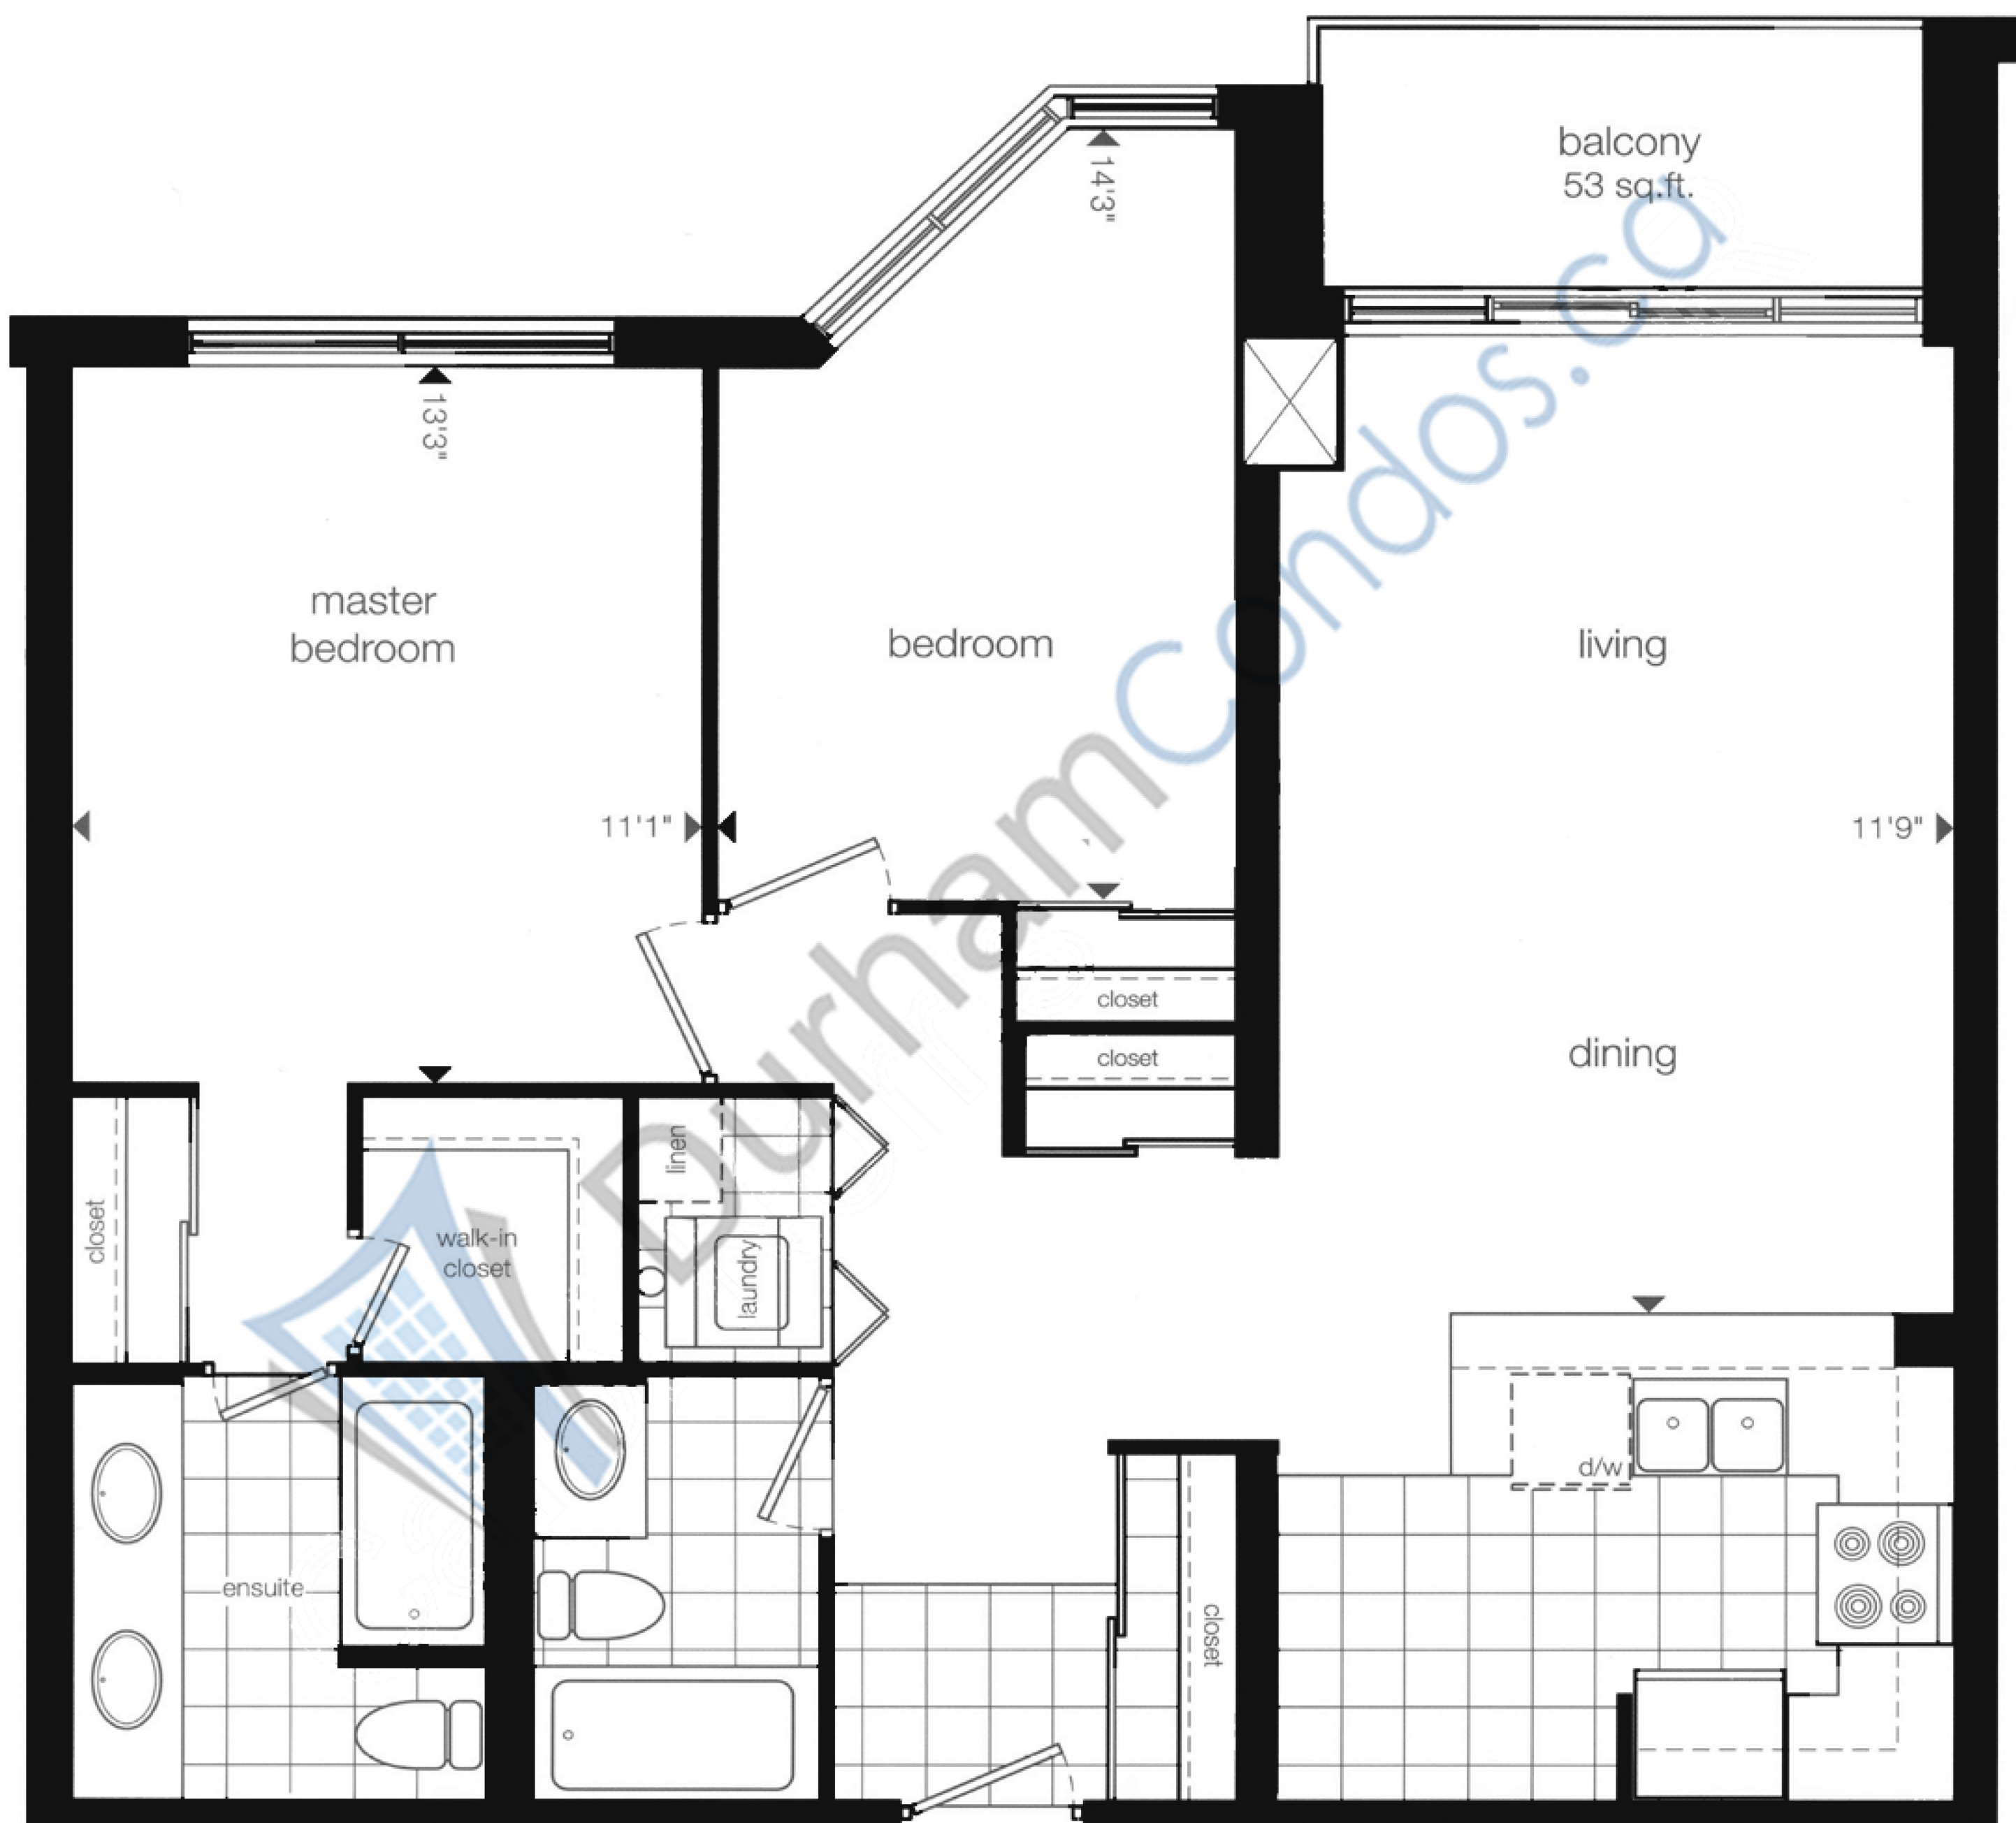

1,018 SQFT (2 BEDROOM)
965 SQFT LIVING AREA +
53 SQFT BALCONY

DurhamCondos.ca