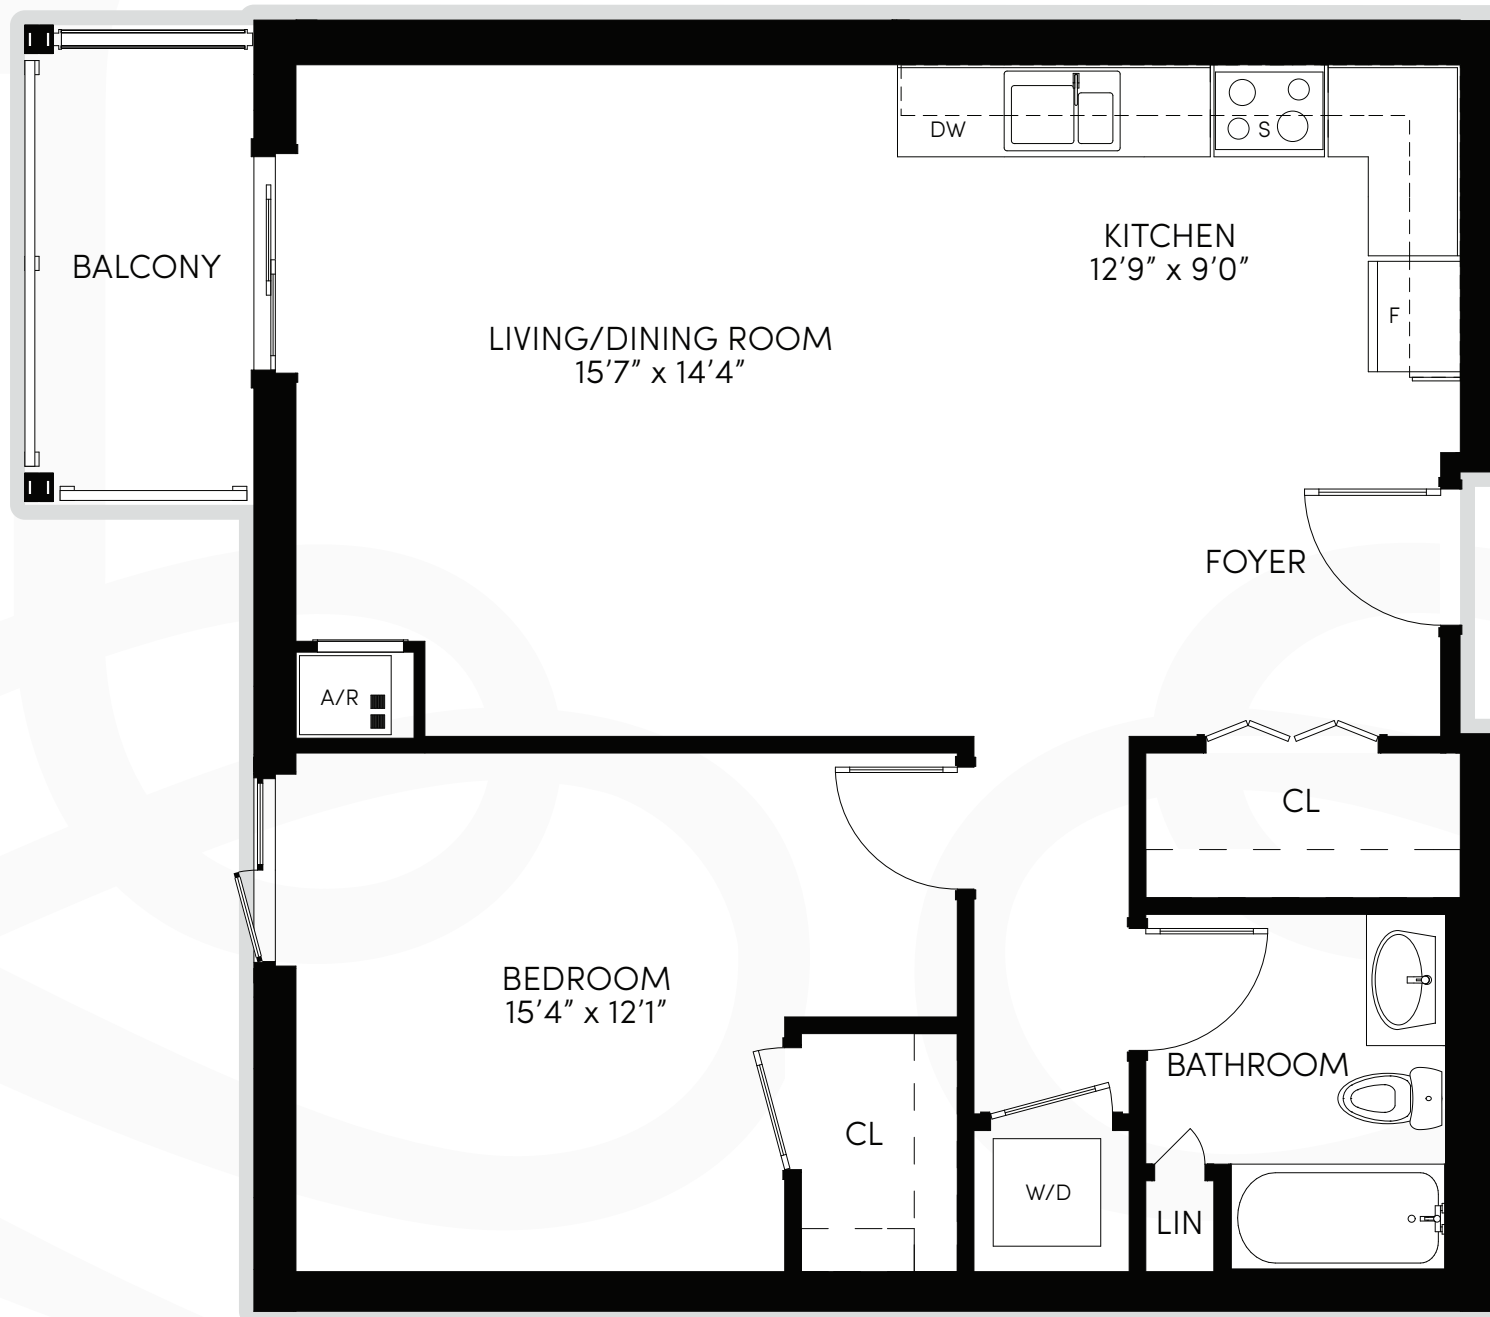

# GREENWICH - 865 SQFT

GROUND FLOOR

FLOORS 2-4