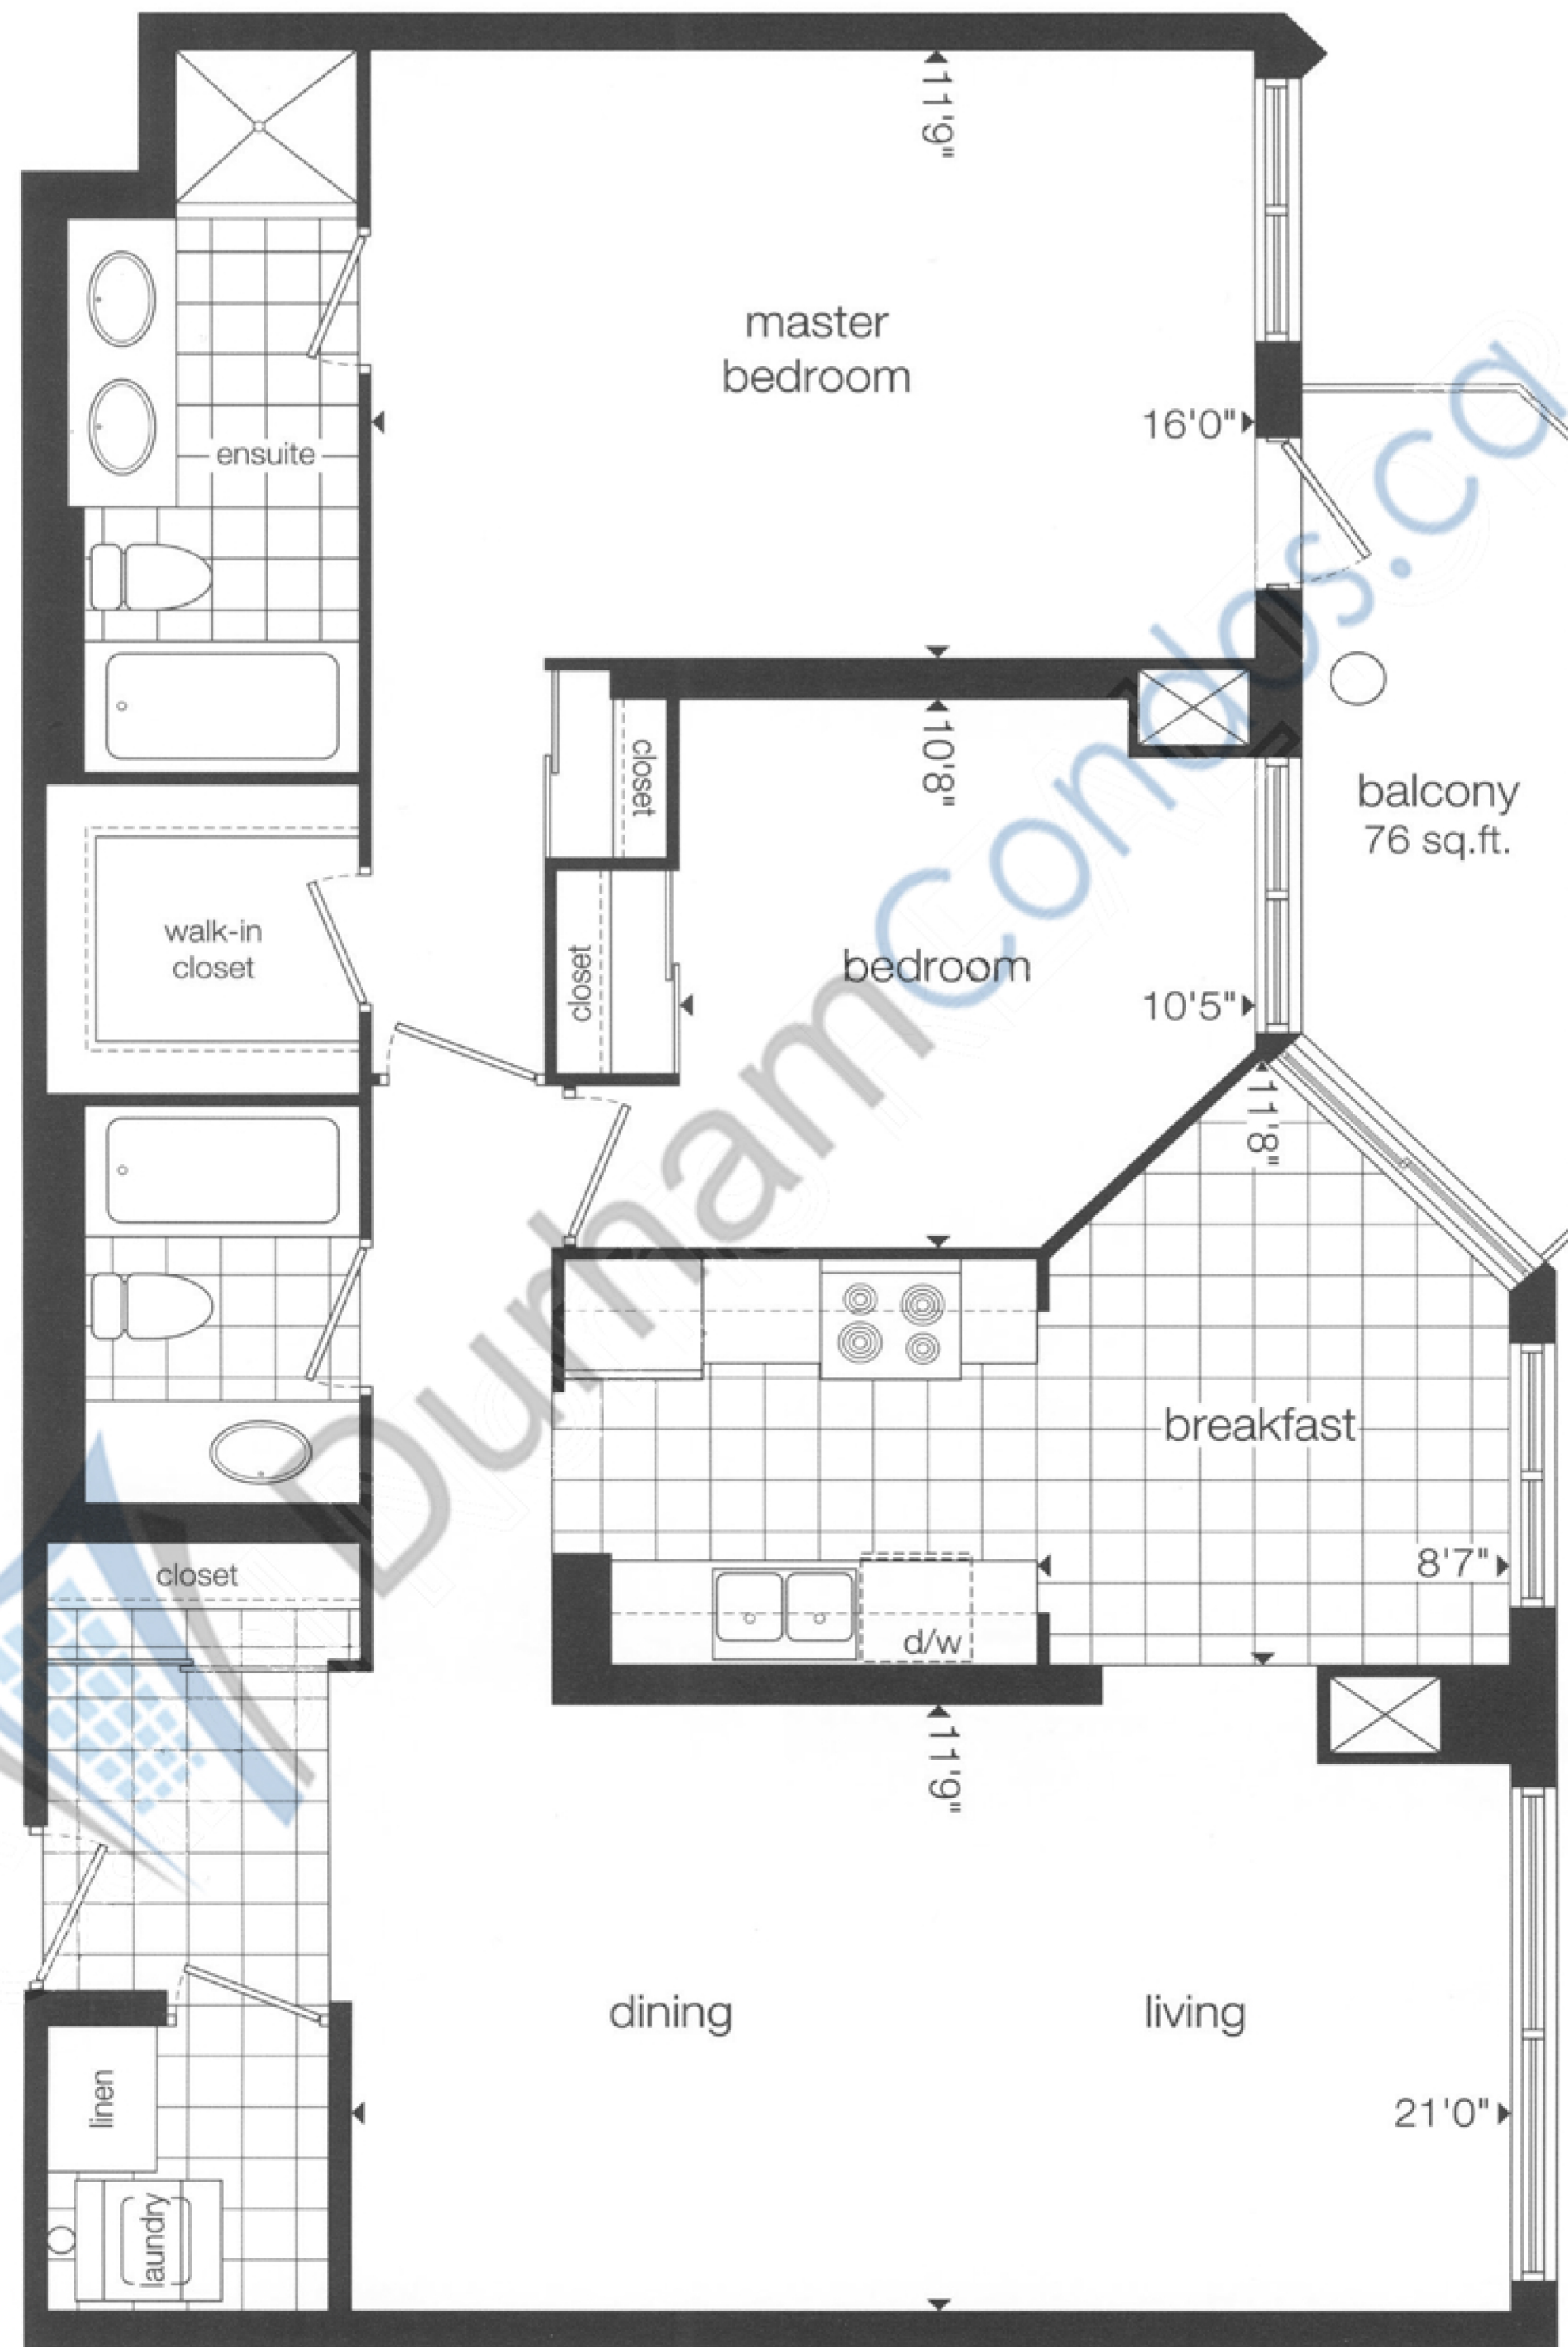

1,206 SQFT (2 BEDROOM)  
1,130 SQFT LIVING AREA +  
76 SQFT BALCONY

DurhamCondos.ca