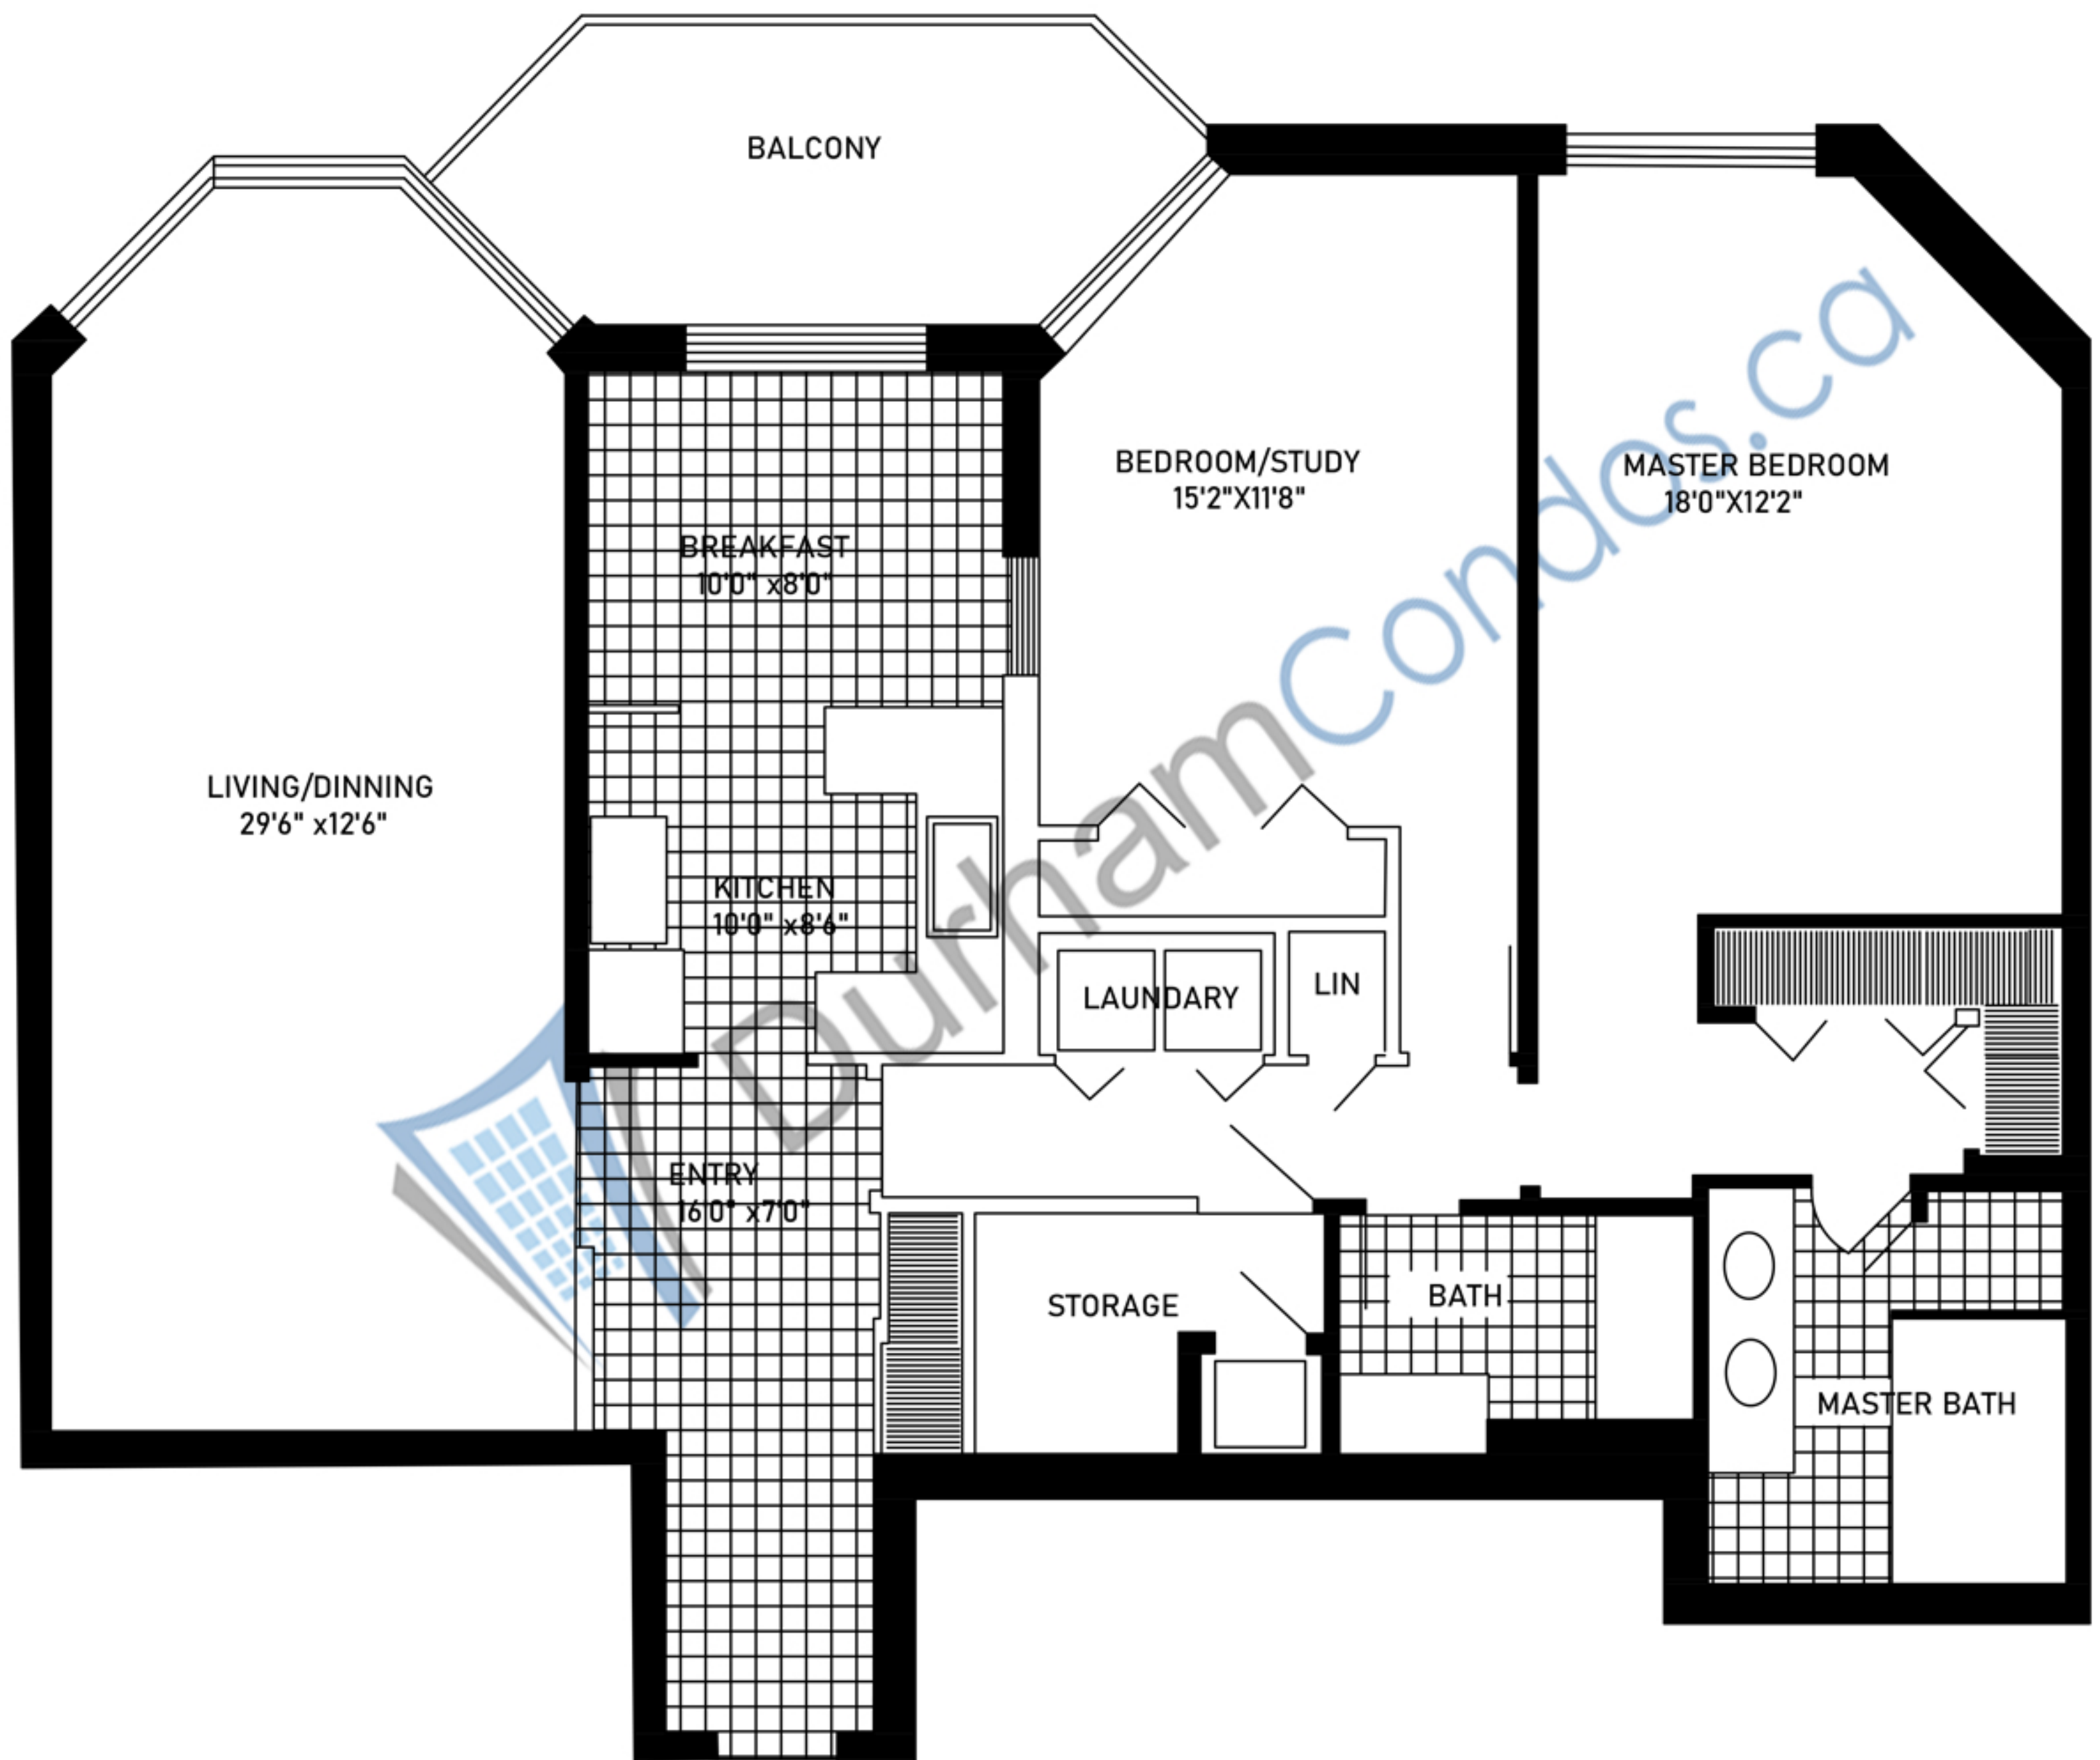

1550 SQFT  
120 SQ FT BALCONY  
2 BED ROOMS

DurhamCondos.ca

All floorplan measurements, scale and item placements, are deemed reliable but not guaranteed and are for informational purposes only. Neither Mike Bouma, RE/MAX JAZZ Inc., Brokerage nor durhamcondos.ca shall be responsible for any errors herein.