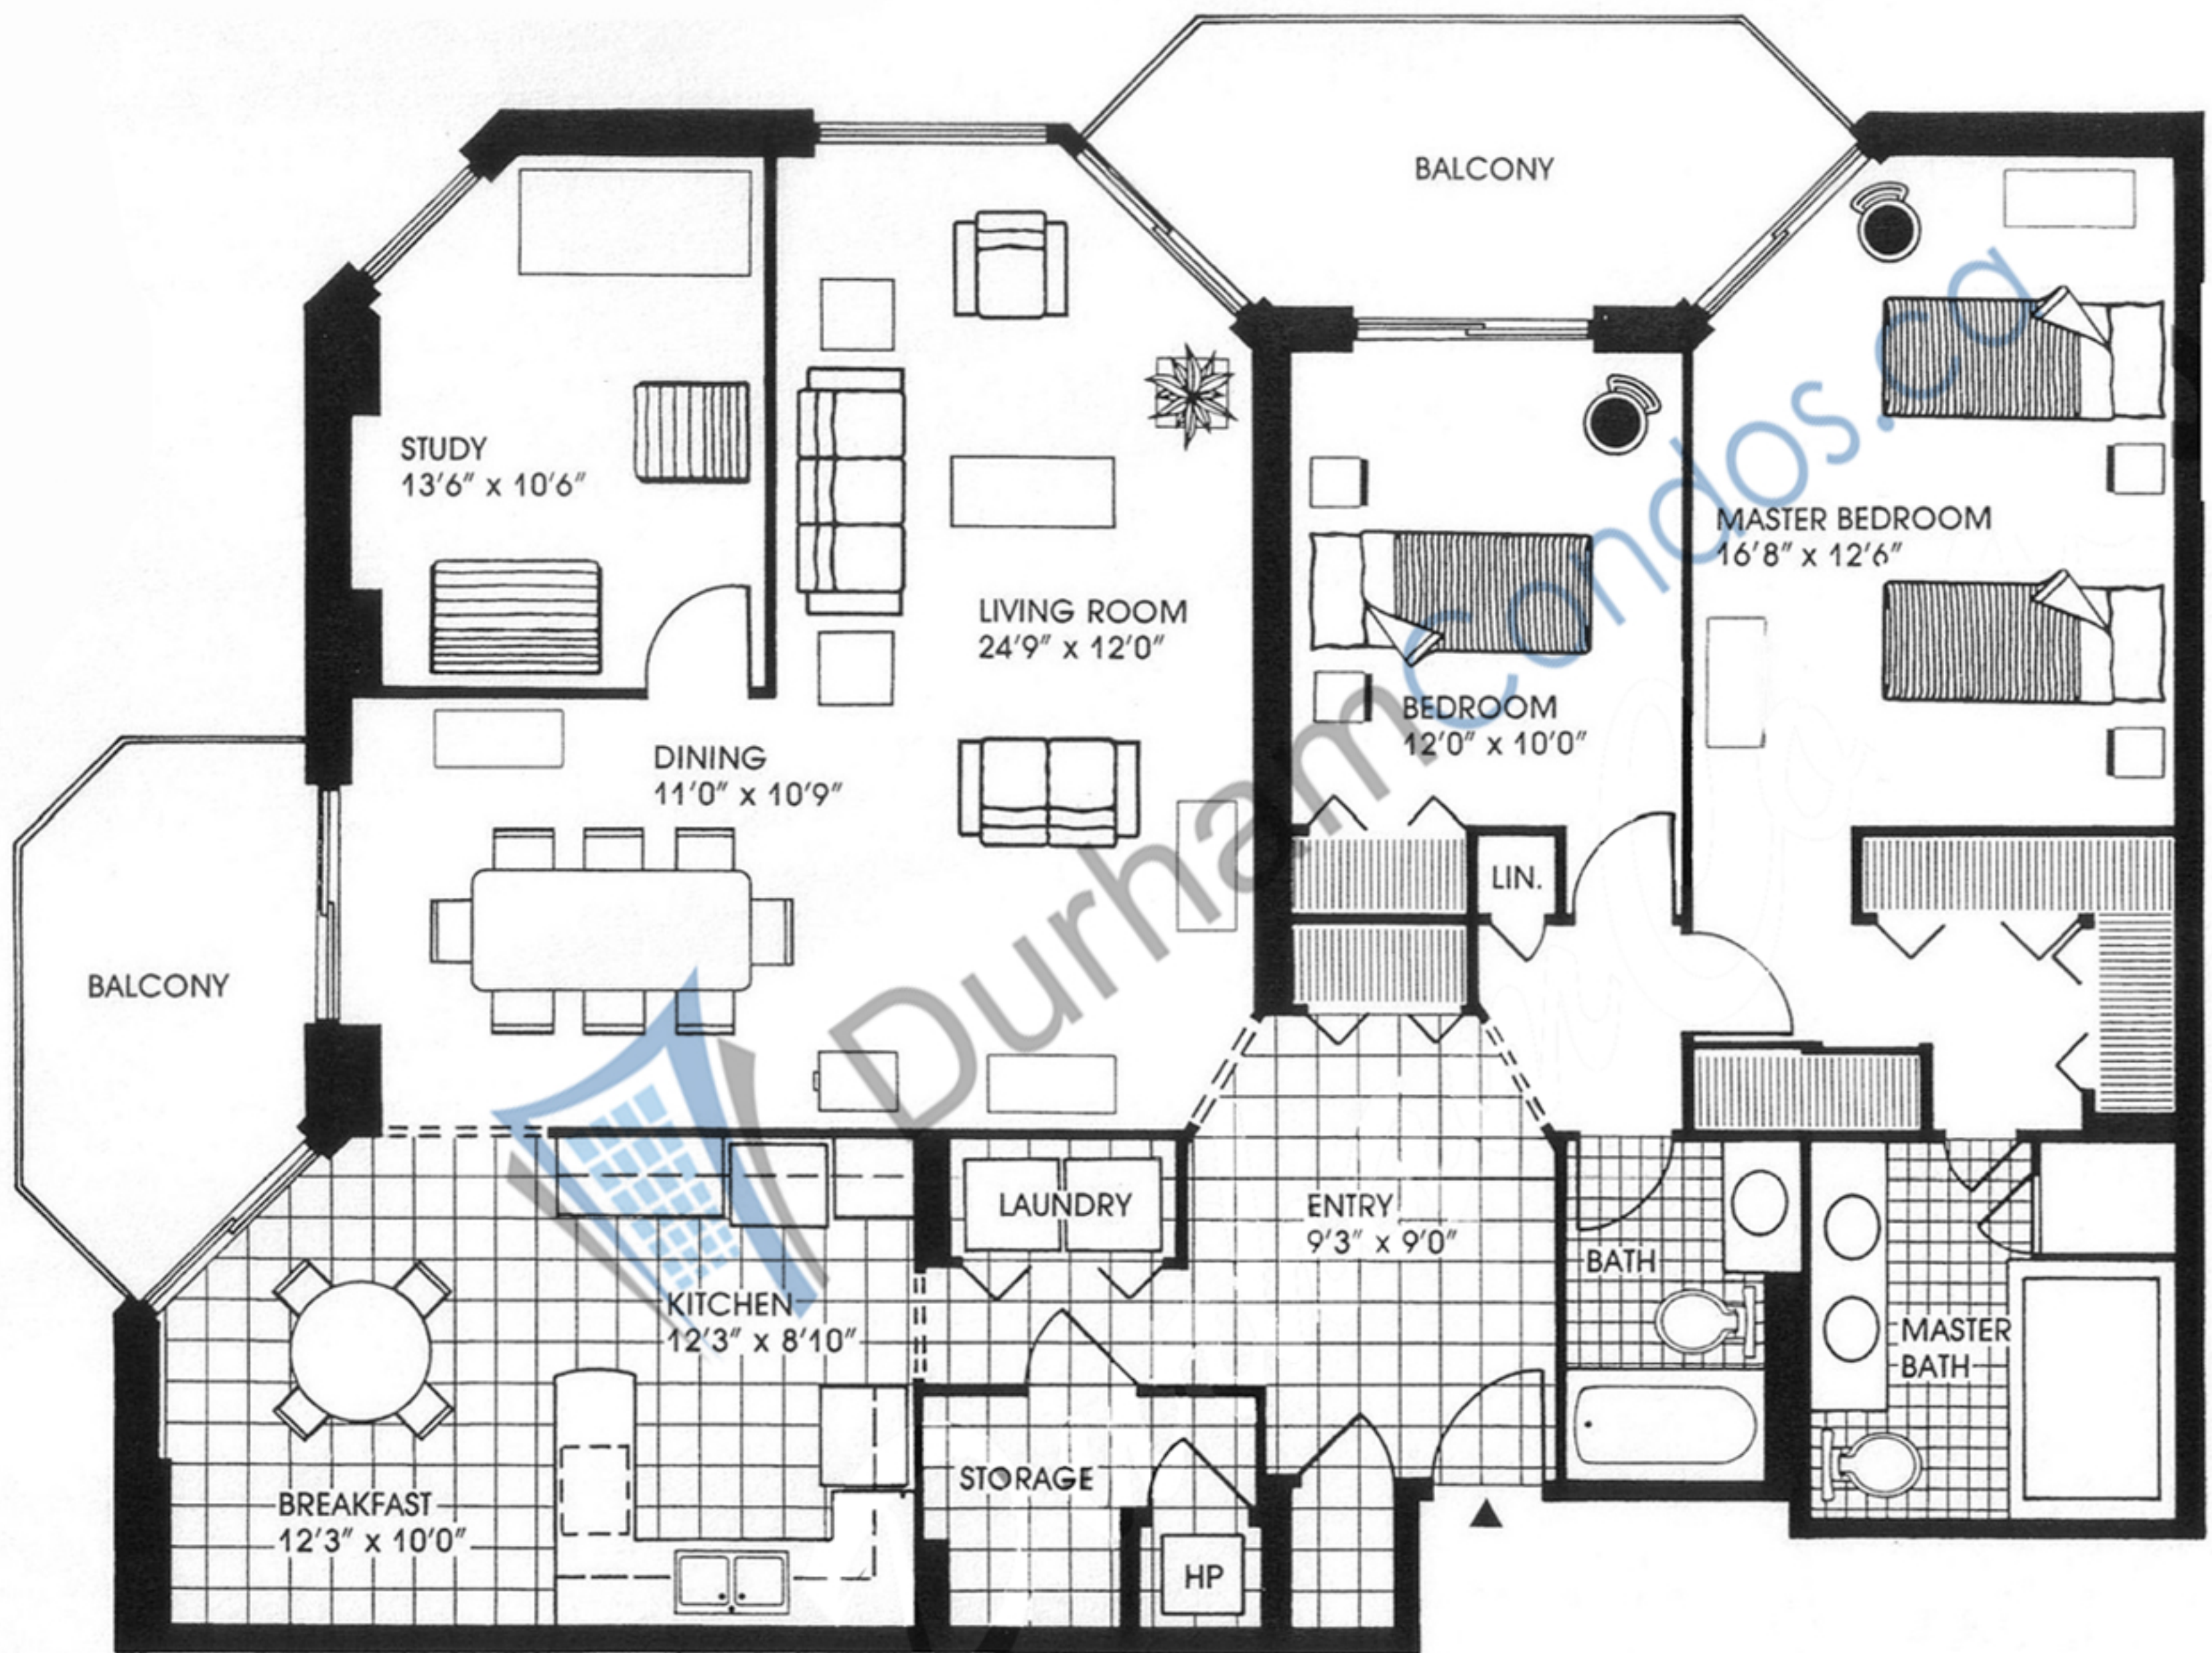

1730 SQFT
222 SQ FT BALCONY
2 BED ROOMS

DurhamCondos.ca

All floorplan measurements, scale and item placements, are deemed reliable but not guaranteed and are for informational purposes only. Neither Mike Bouma, RE/MAX JAZZ Inc., Brokerage nor durhamcondos.ca shall be responsible for any errors herein.