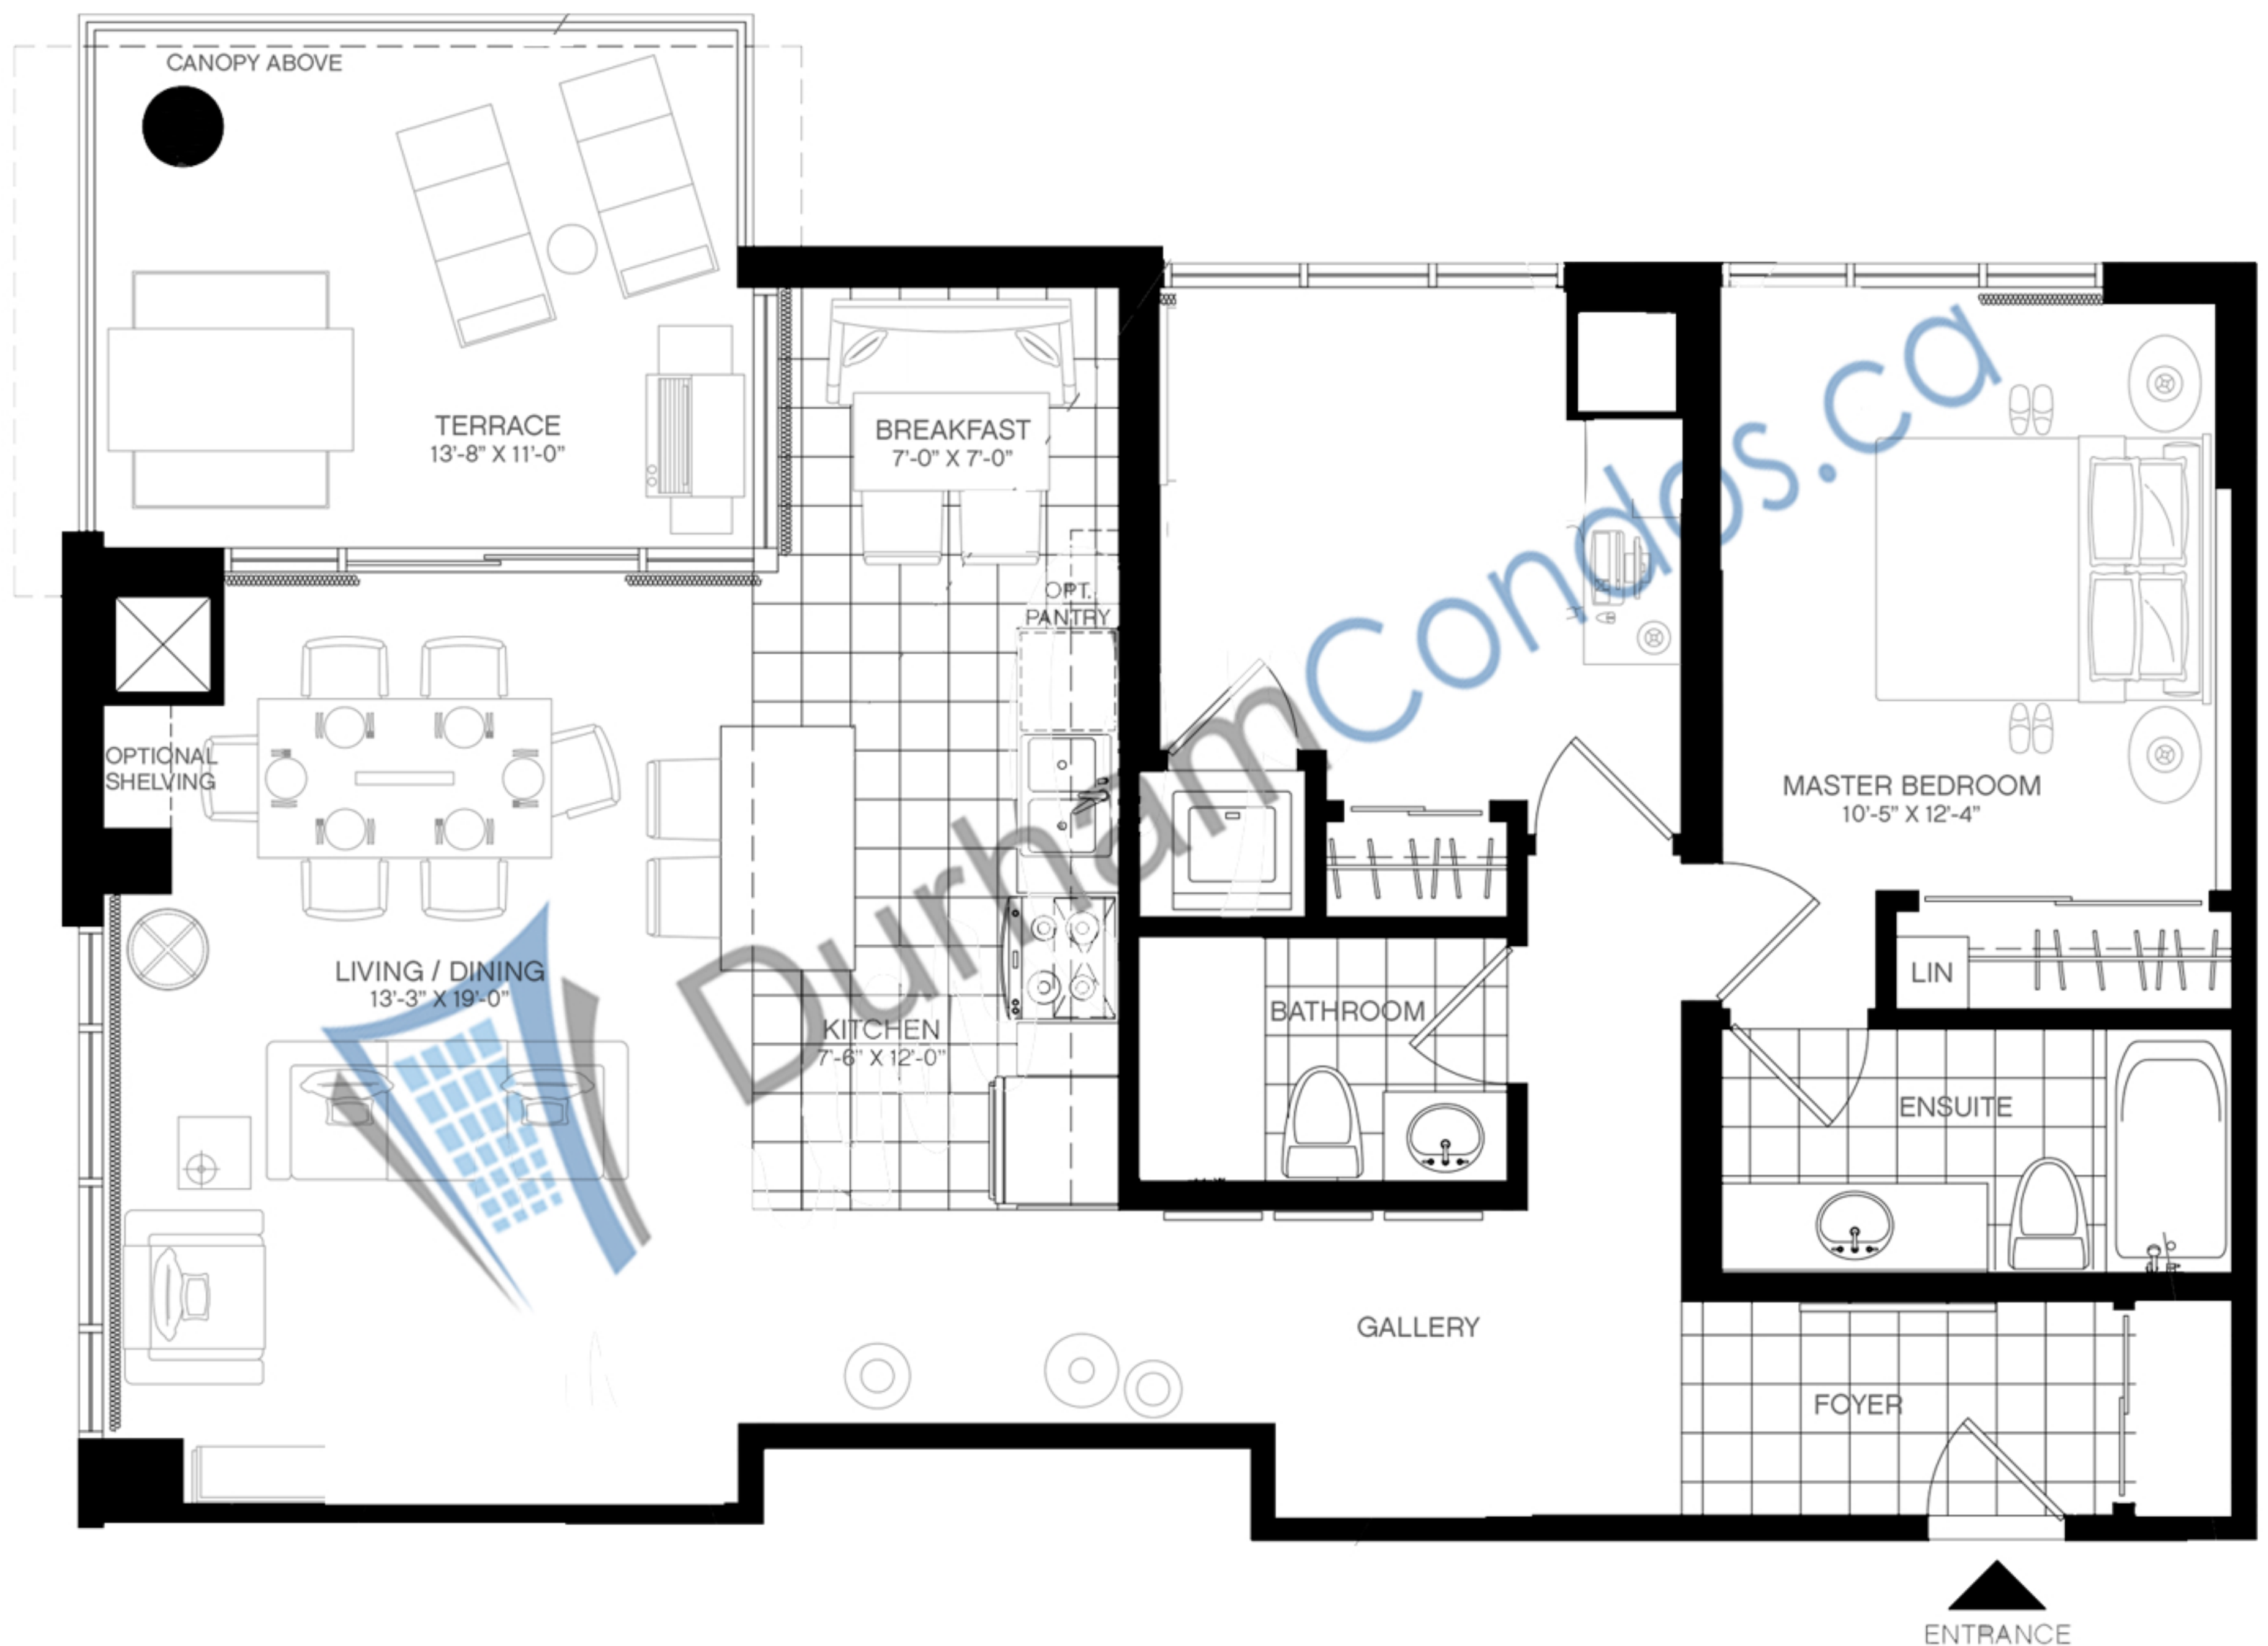

1,202 SQFT
Including 150 SQFT OUTDOOR
2 BEDROOM + 2 BATHROOM

DurhamCondos.ca

All floorplan measurements, scale and item placements, are deemed reliable but not guaranteed and are for informational purposes only. Neither Mike Bouma, RE/MAX JAZZ Inc., Brokerage nor durhamcondos.ca shall be responsible for any errors herein.