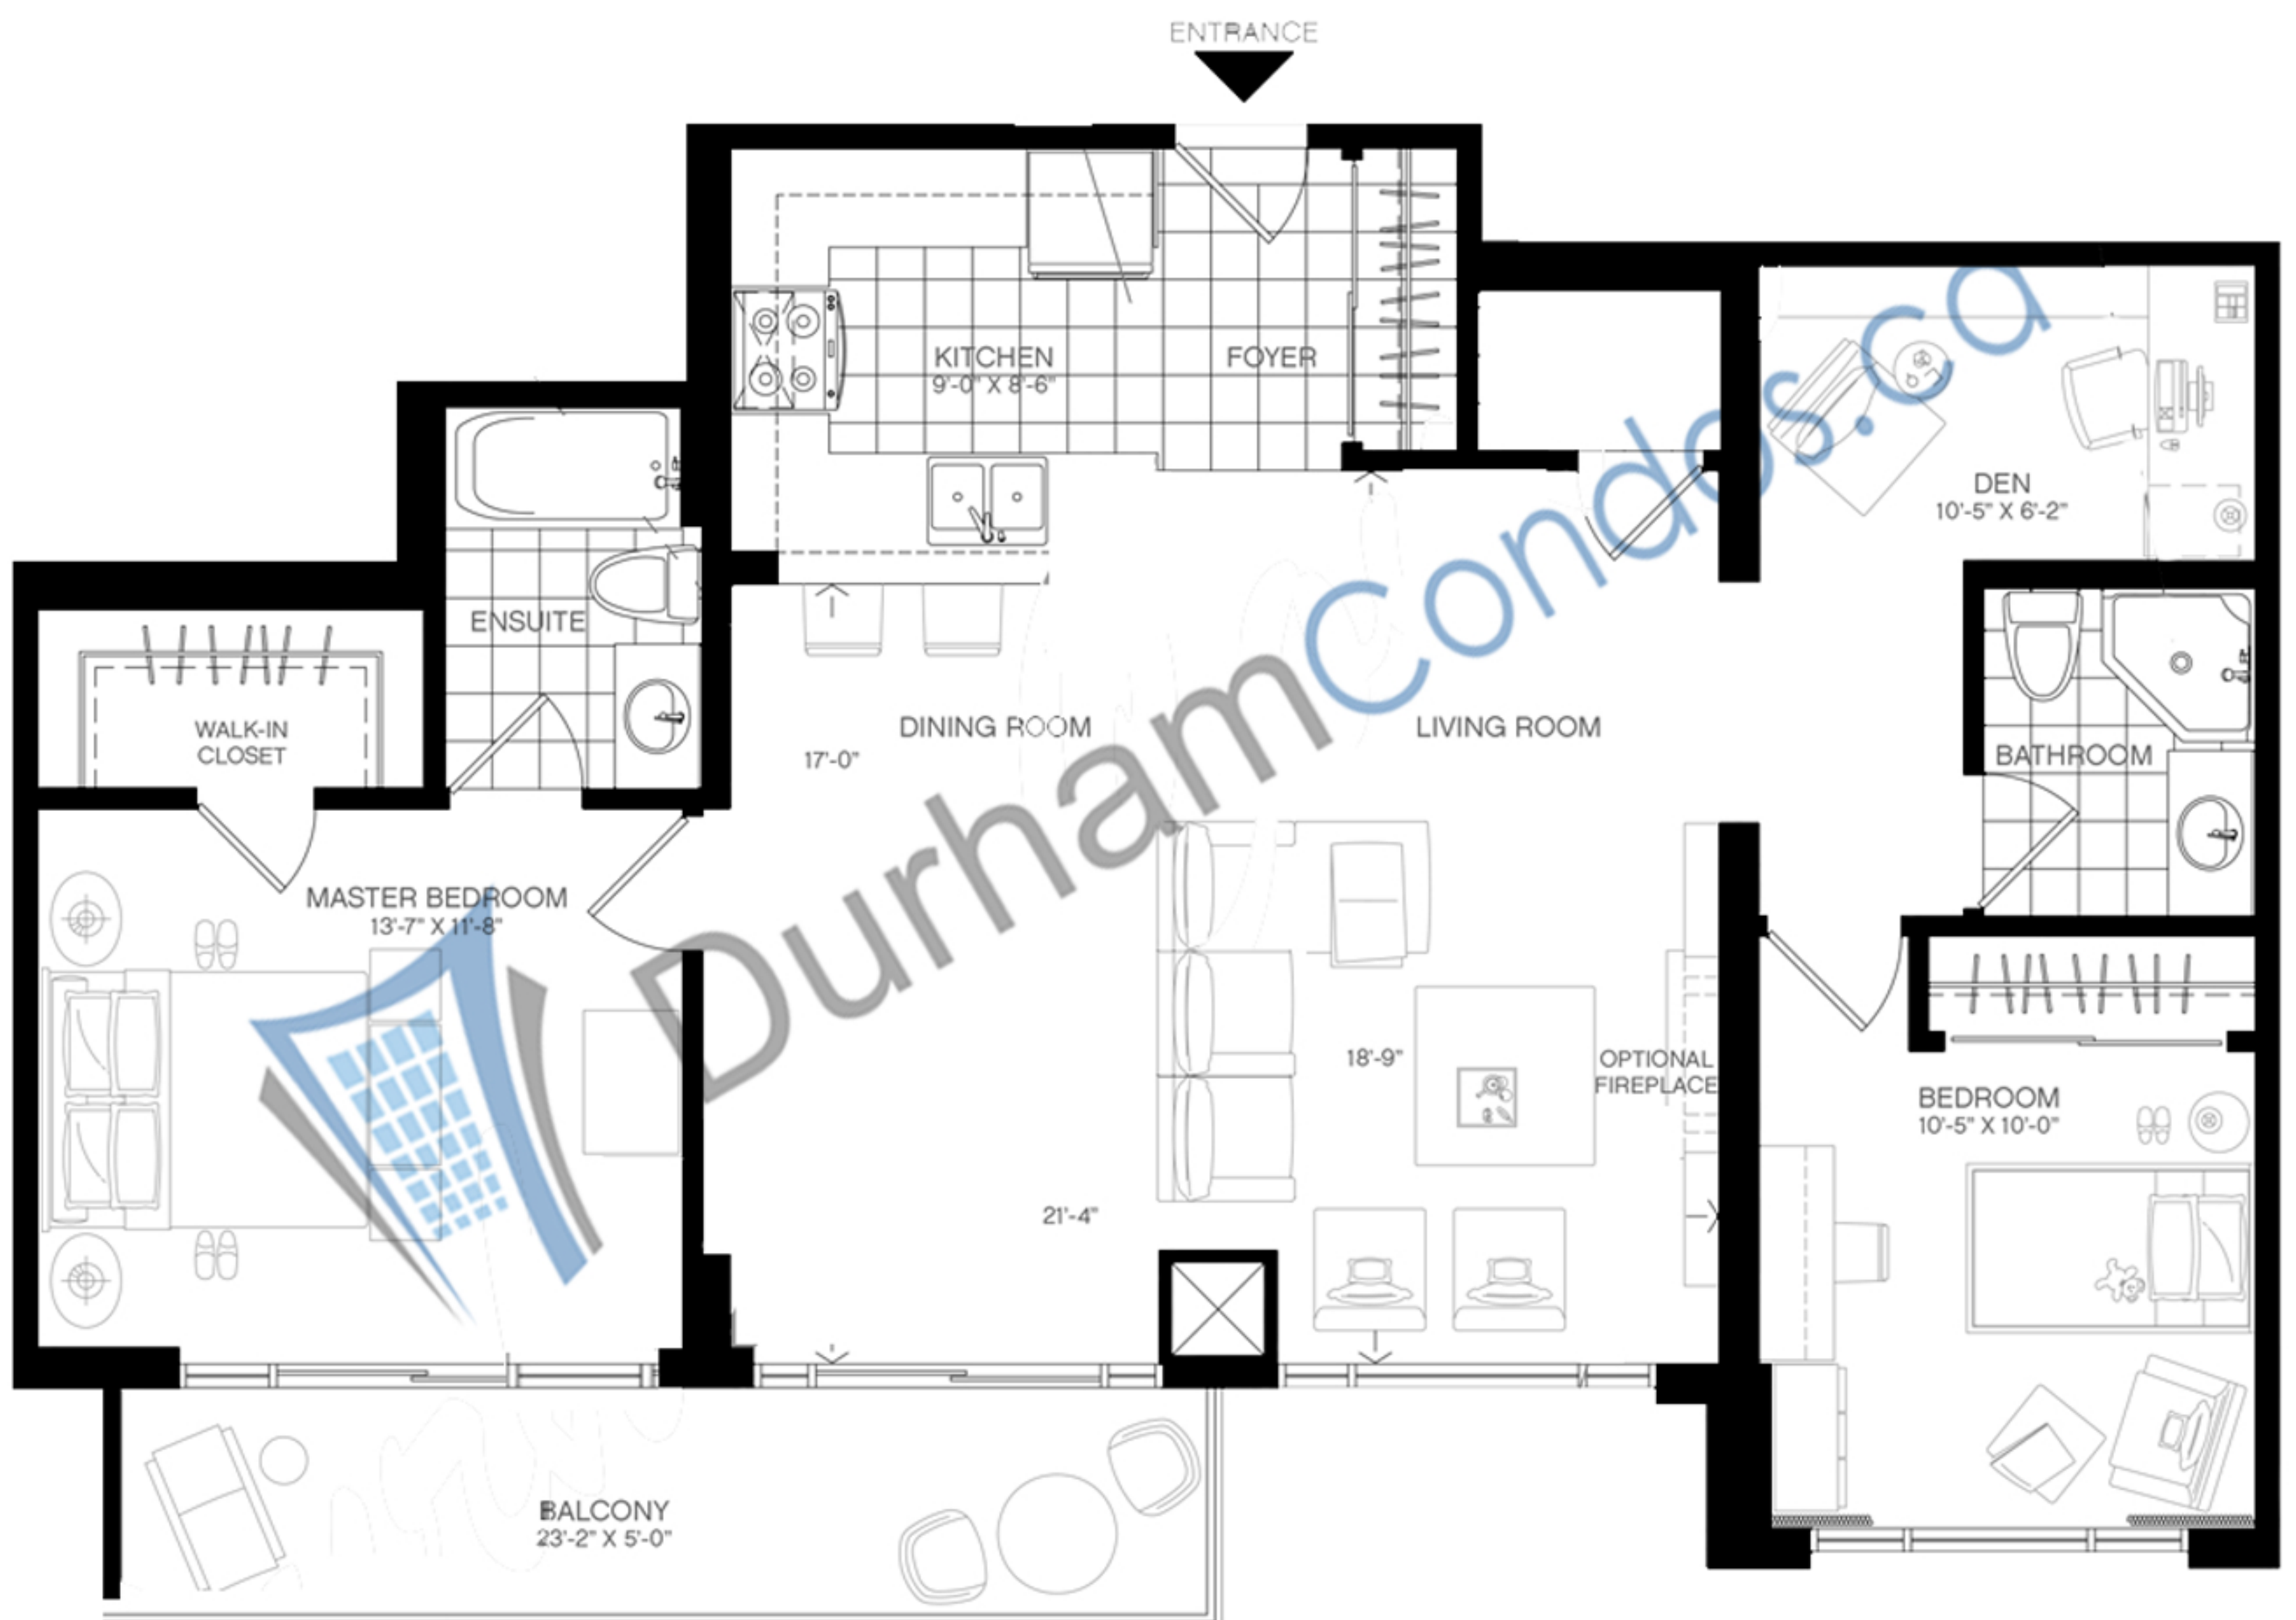

1600 Charles St., - The Rowe  
NORFOLK

1,262 SQFT  
Including 118 SQFT OUTDOOR  
2 BEDROOM + DEN + 2 BATHROOM

DurhamCondos.ca

All floorplan measurements, scale and item placements, are deemed reliable but not guaranteed and are for informational purposes only. Neither Mike Bouma, RE/MAX JAZZ Inc., Brokerage nor durhamcondos.ca shall be responsible for any errors herein.