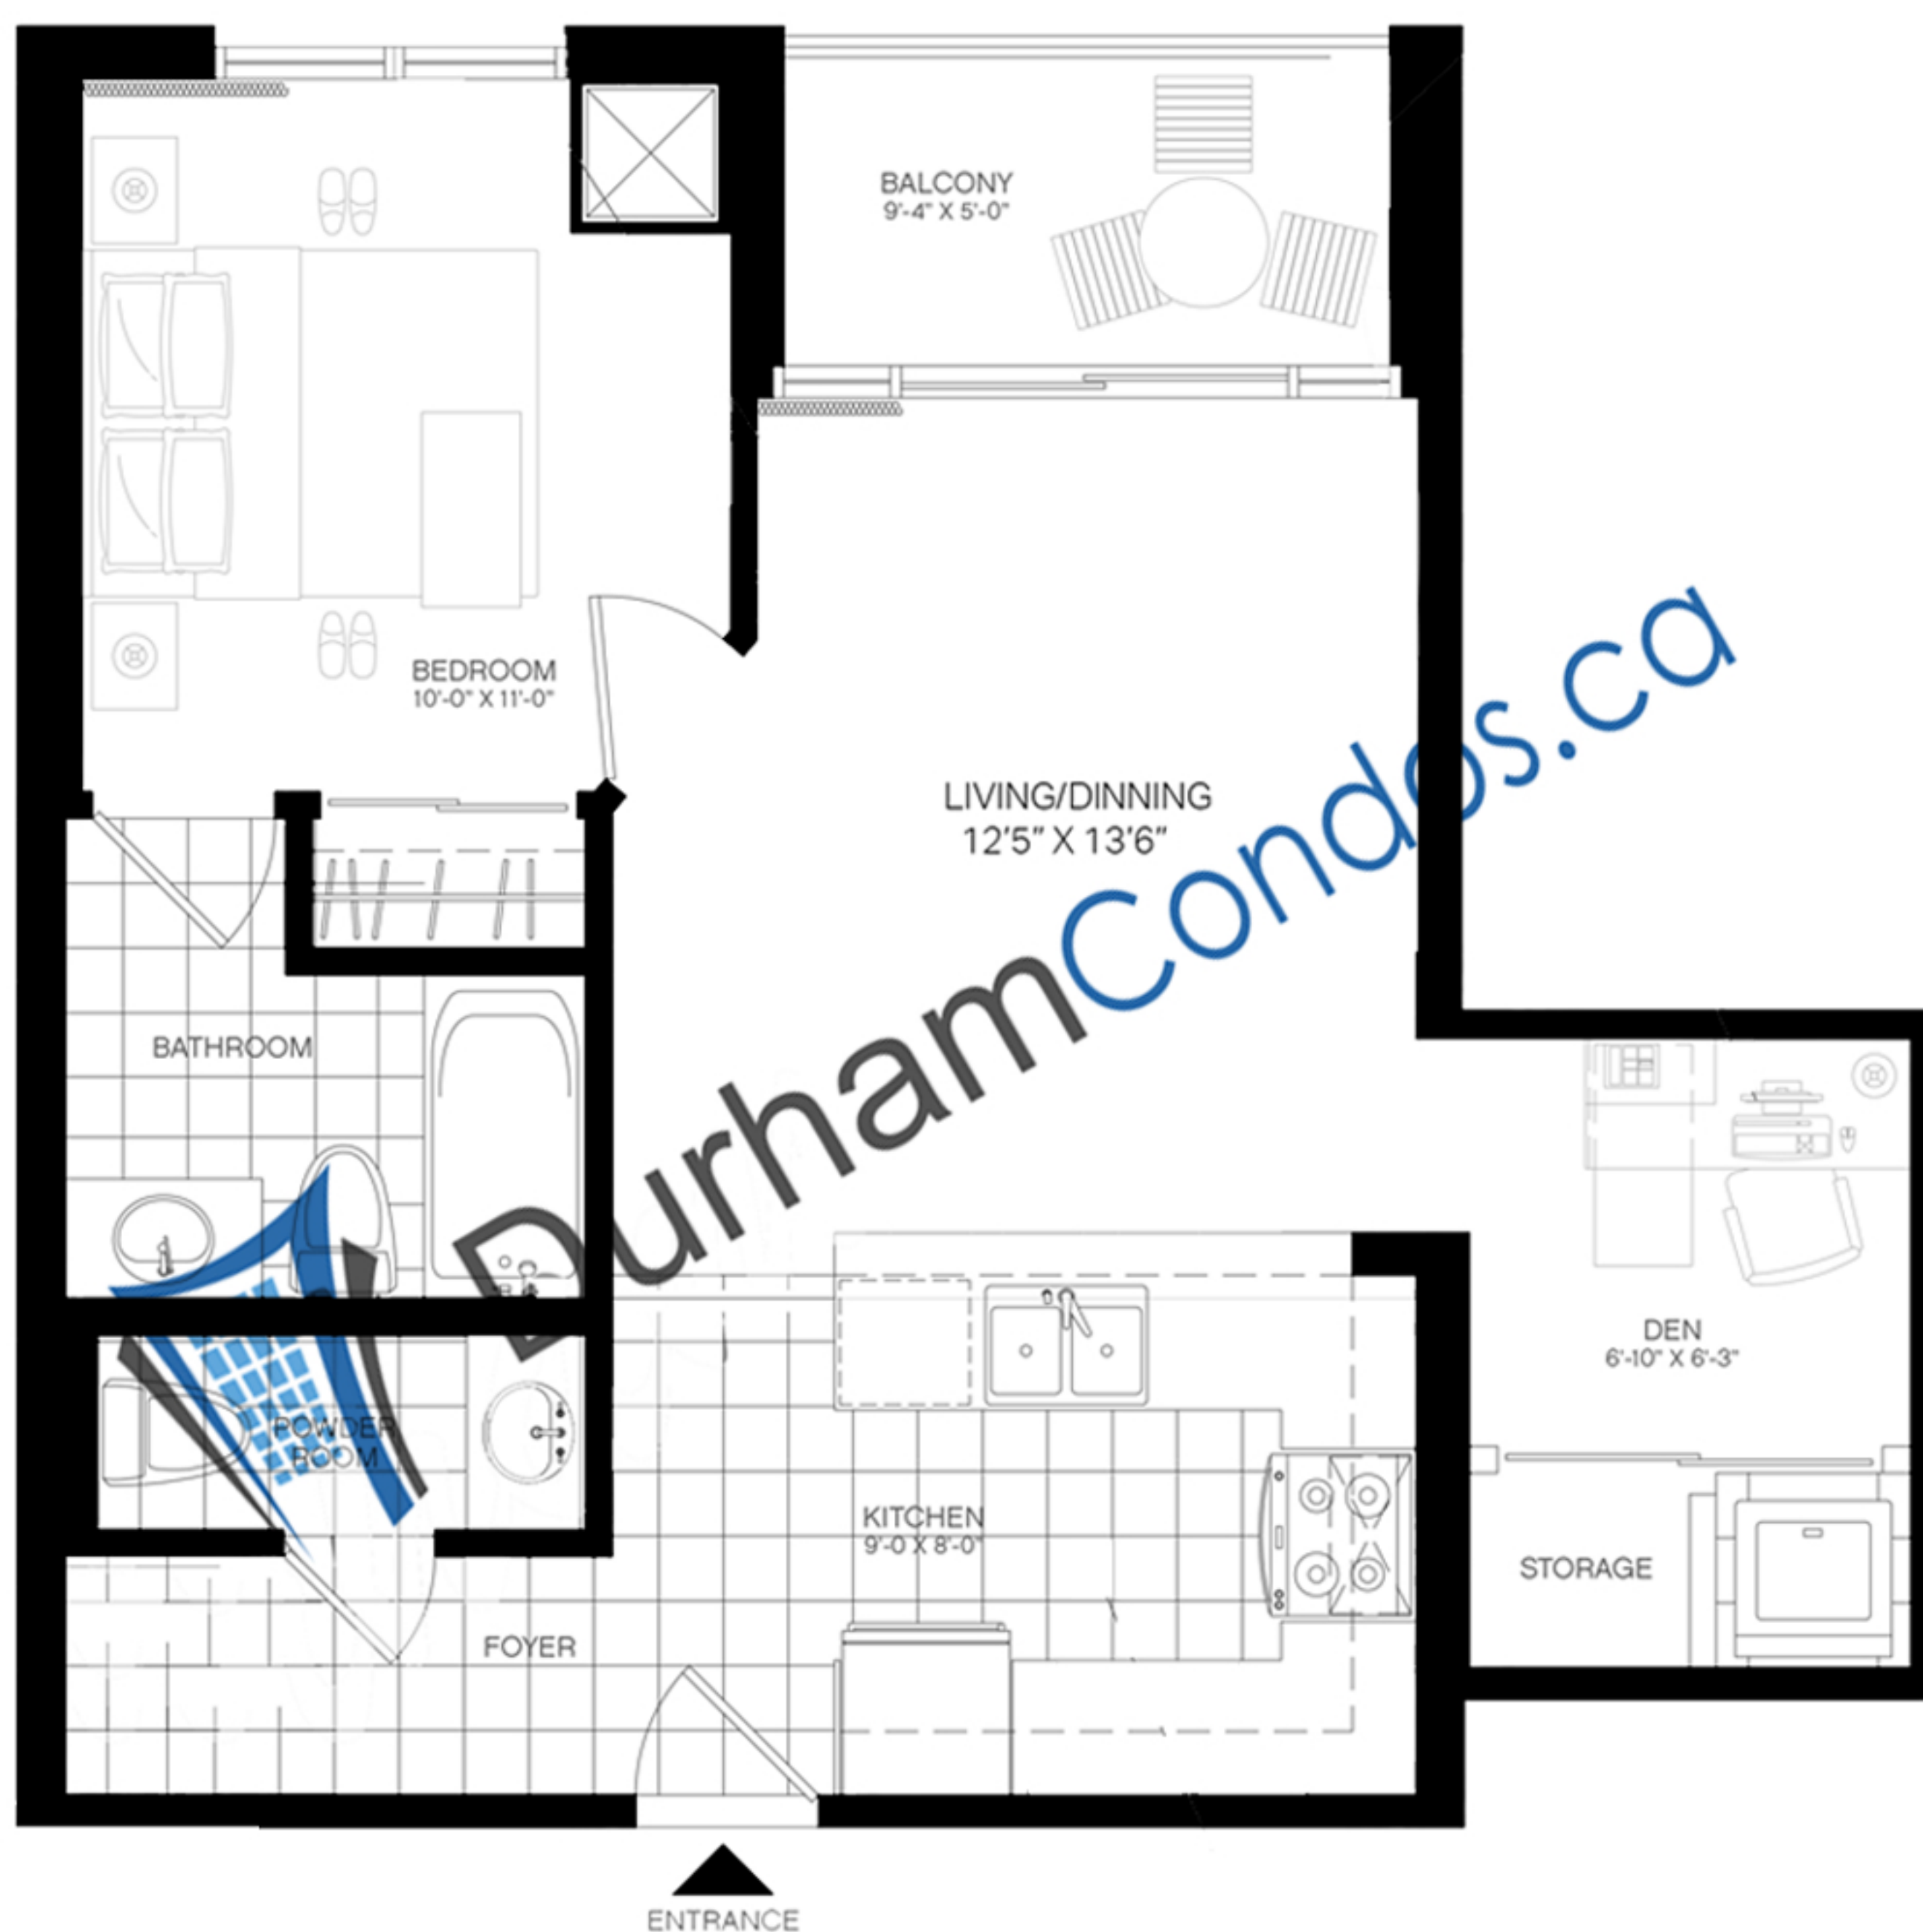

1600 Charles St., - The Rowe
HYANNIS

675 SQFT
including 48 SQFT OUTDOOR
2 BEDROOM +DEN+ 1 1/2 BATHROOM

DurhamCondos.ca

All floorplan measurements, scale and item placements, are deemed reliable but not guaranteed and are for informational purposes only. Neither Mike Bouma, RE/MAX JAZZ Inc., Brokerage nor durhamcondos.ca shall be responsible for any errors herein.