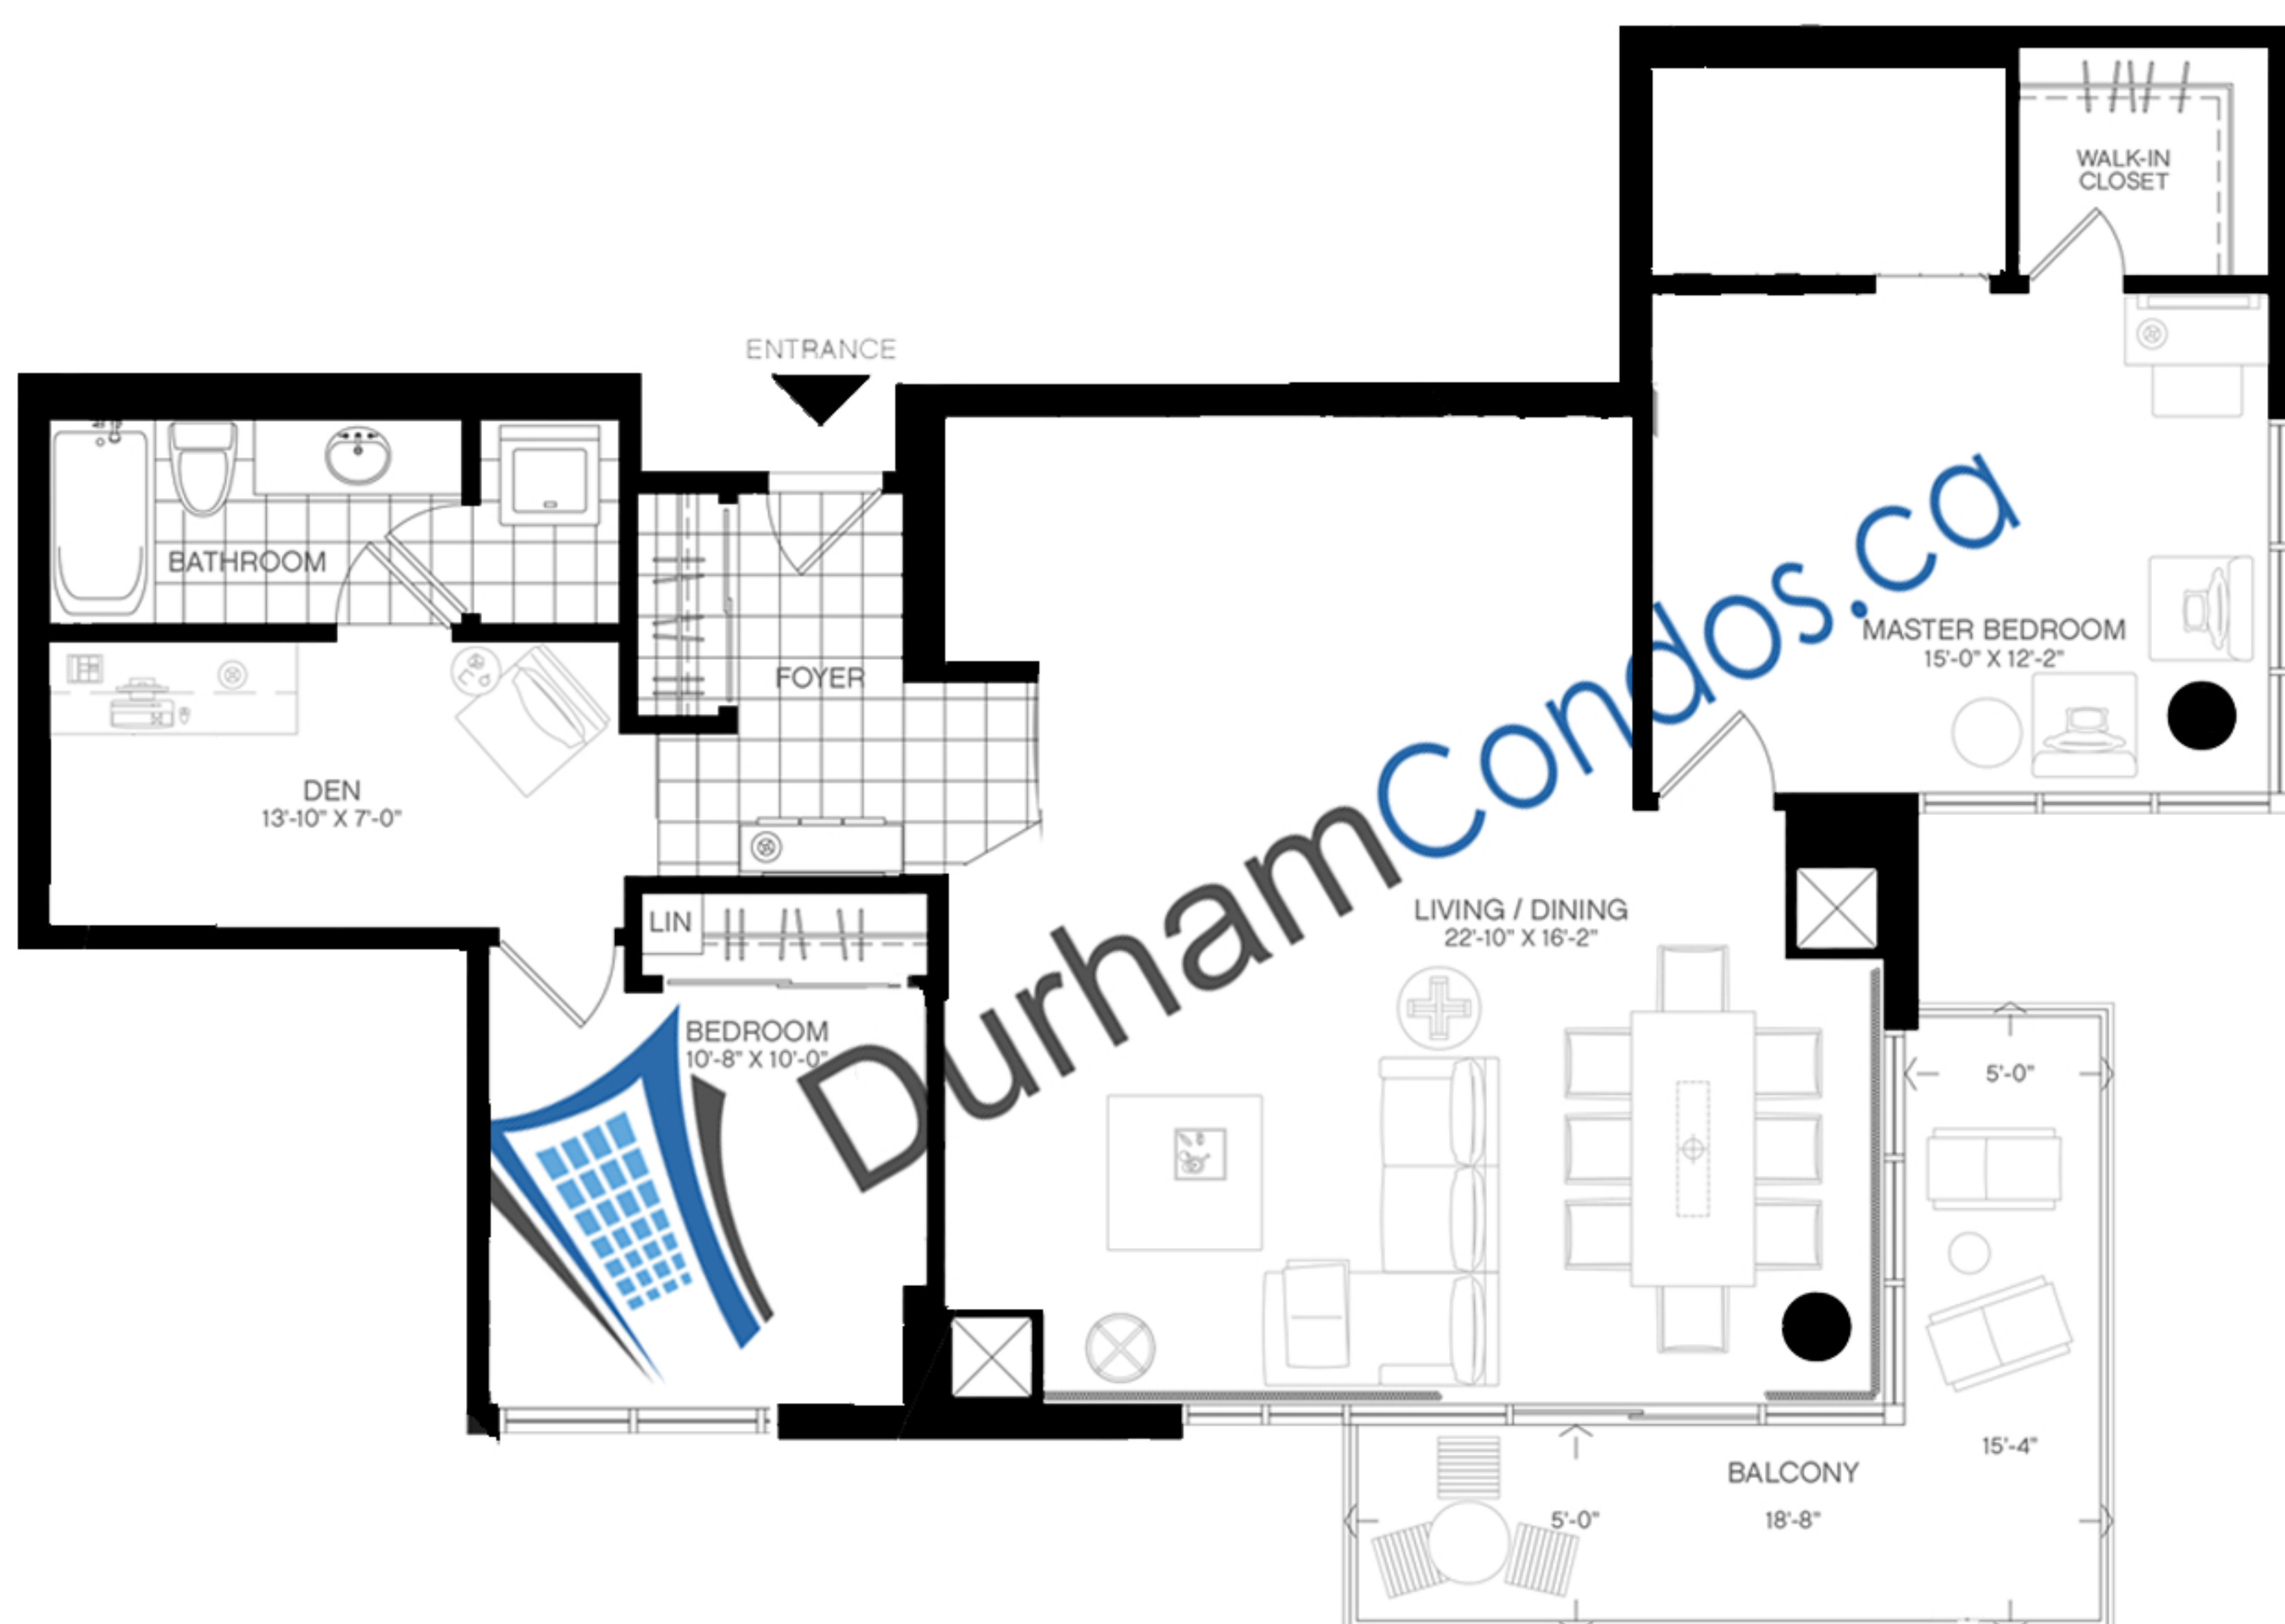

1600 Charles St., - The Rowe
FAIRHAVEN

1,400 SQFT
including 147 SQFT OUTDOOR
2 BEDROOM + DEN + 2 BATHROOM

DurhamCondos.ca

All floorplan measurements, scale and item placements, are deemed reliable but not guaranteed and are for informational purposes only. Neither Mike Bouma, RE/MAX JAZZ Inc., Brokerage nor durhamcondos.ca shall be responsible for any errors herein.