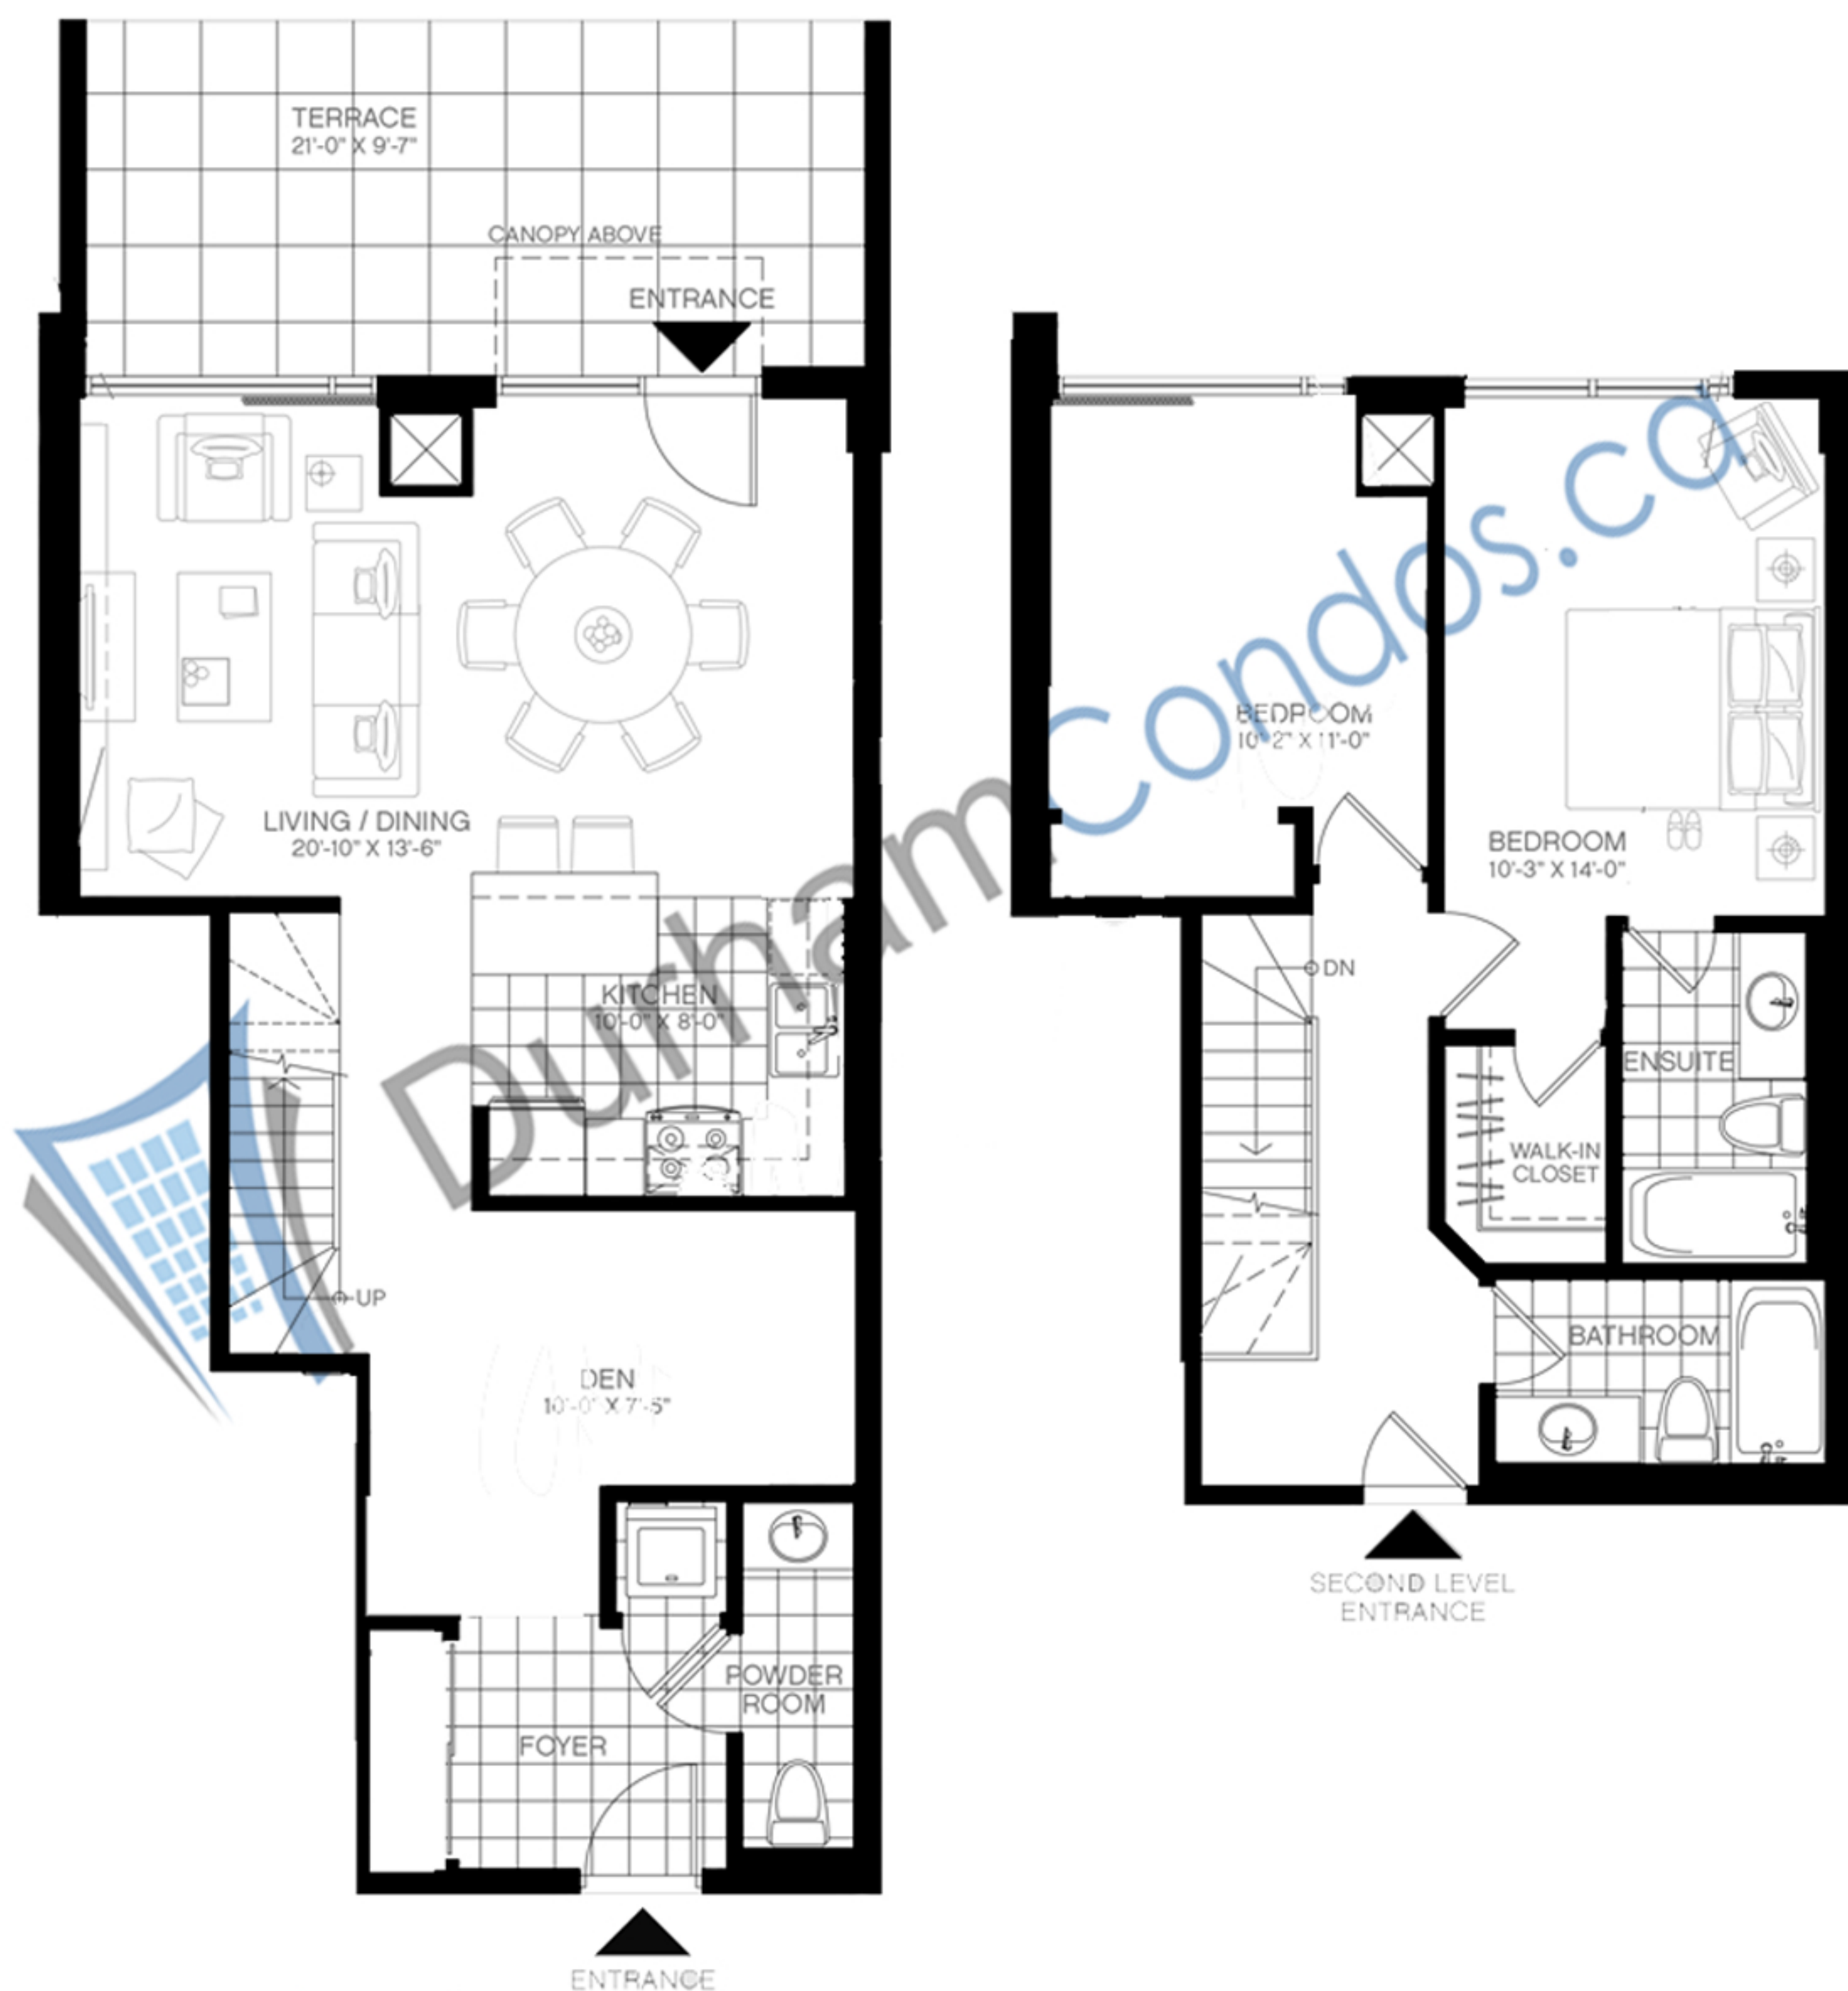

1,500 SQFT  
Including 206 SQFT OUTDOOR  
2 BEDROOM + DEN + 2 1/2 BATHROOM

DurhamCondos.ca

All floorplan measurements, scale and item placements, are deemed reliable but not guaranteed and are for informational purposes only. Neither Mike Bouma, RE/MAX JAZZ Inc., Brokerage nor durhamcondos.ca shall be responsible for any errors herein.