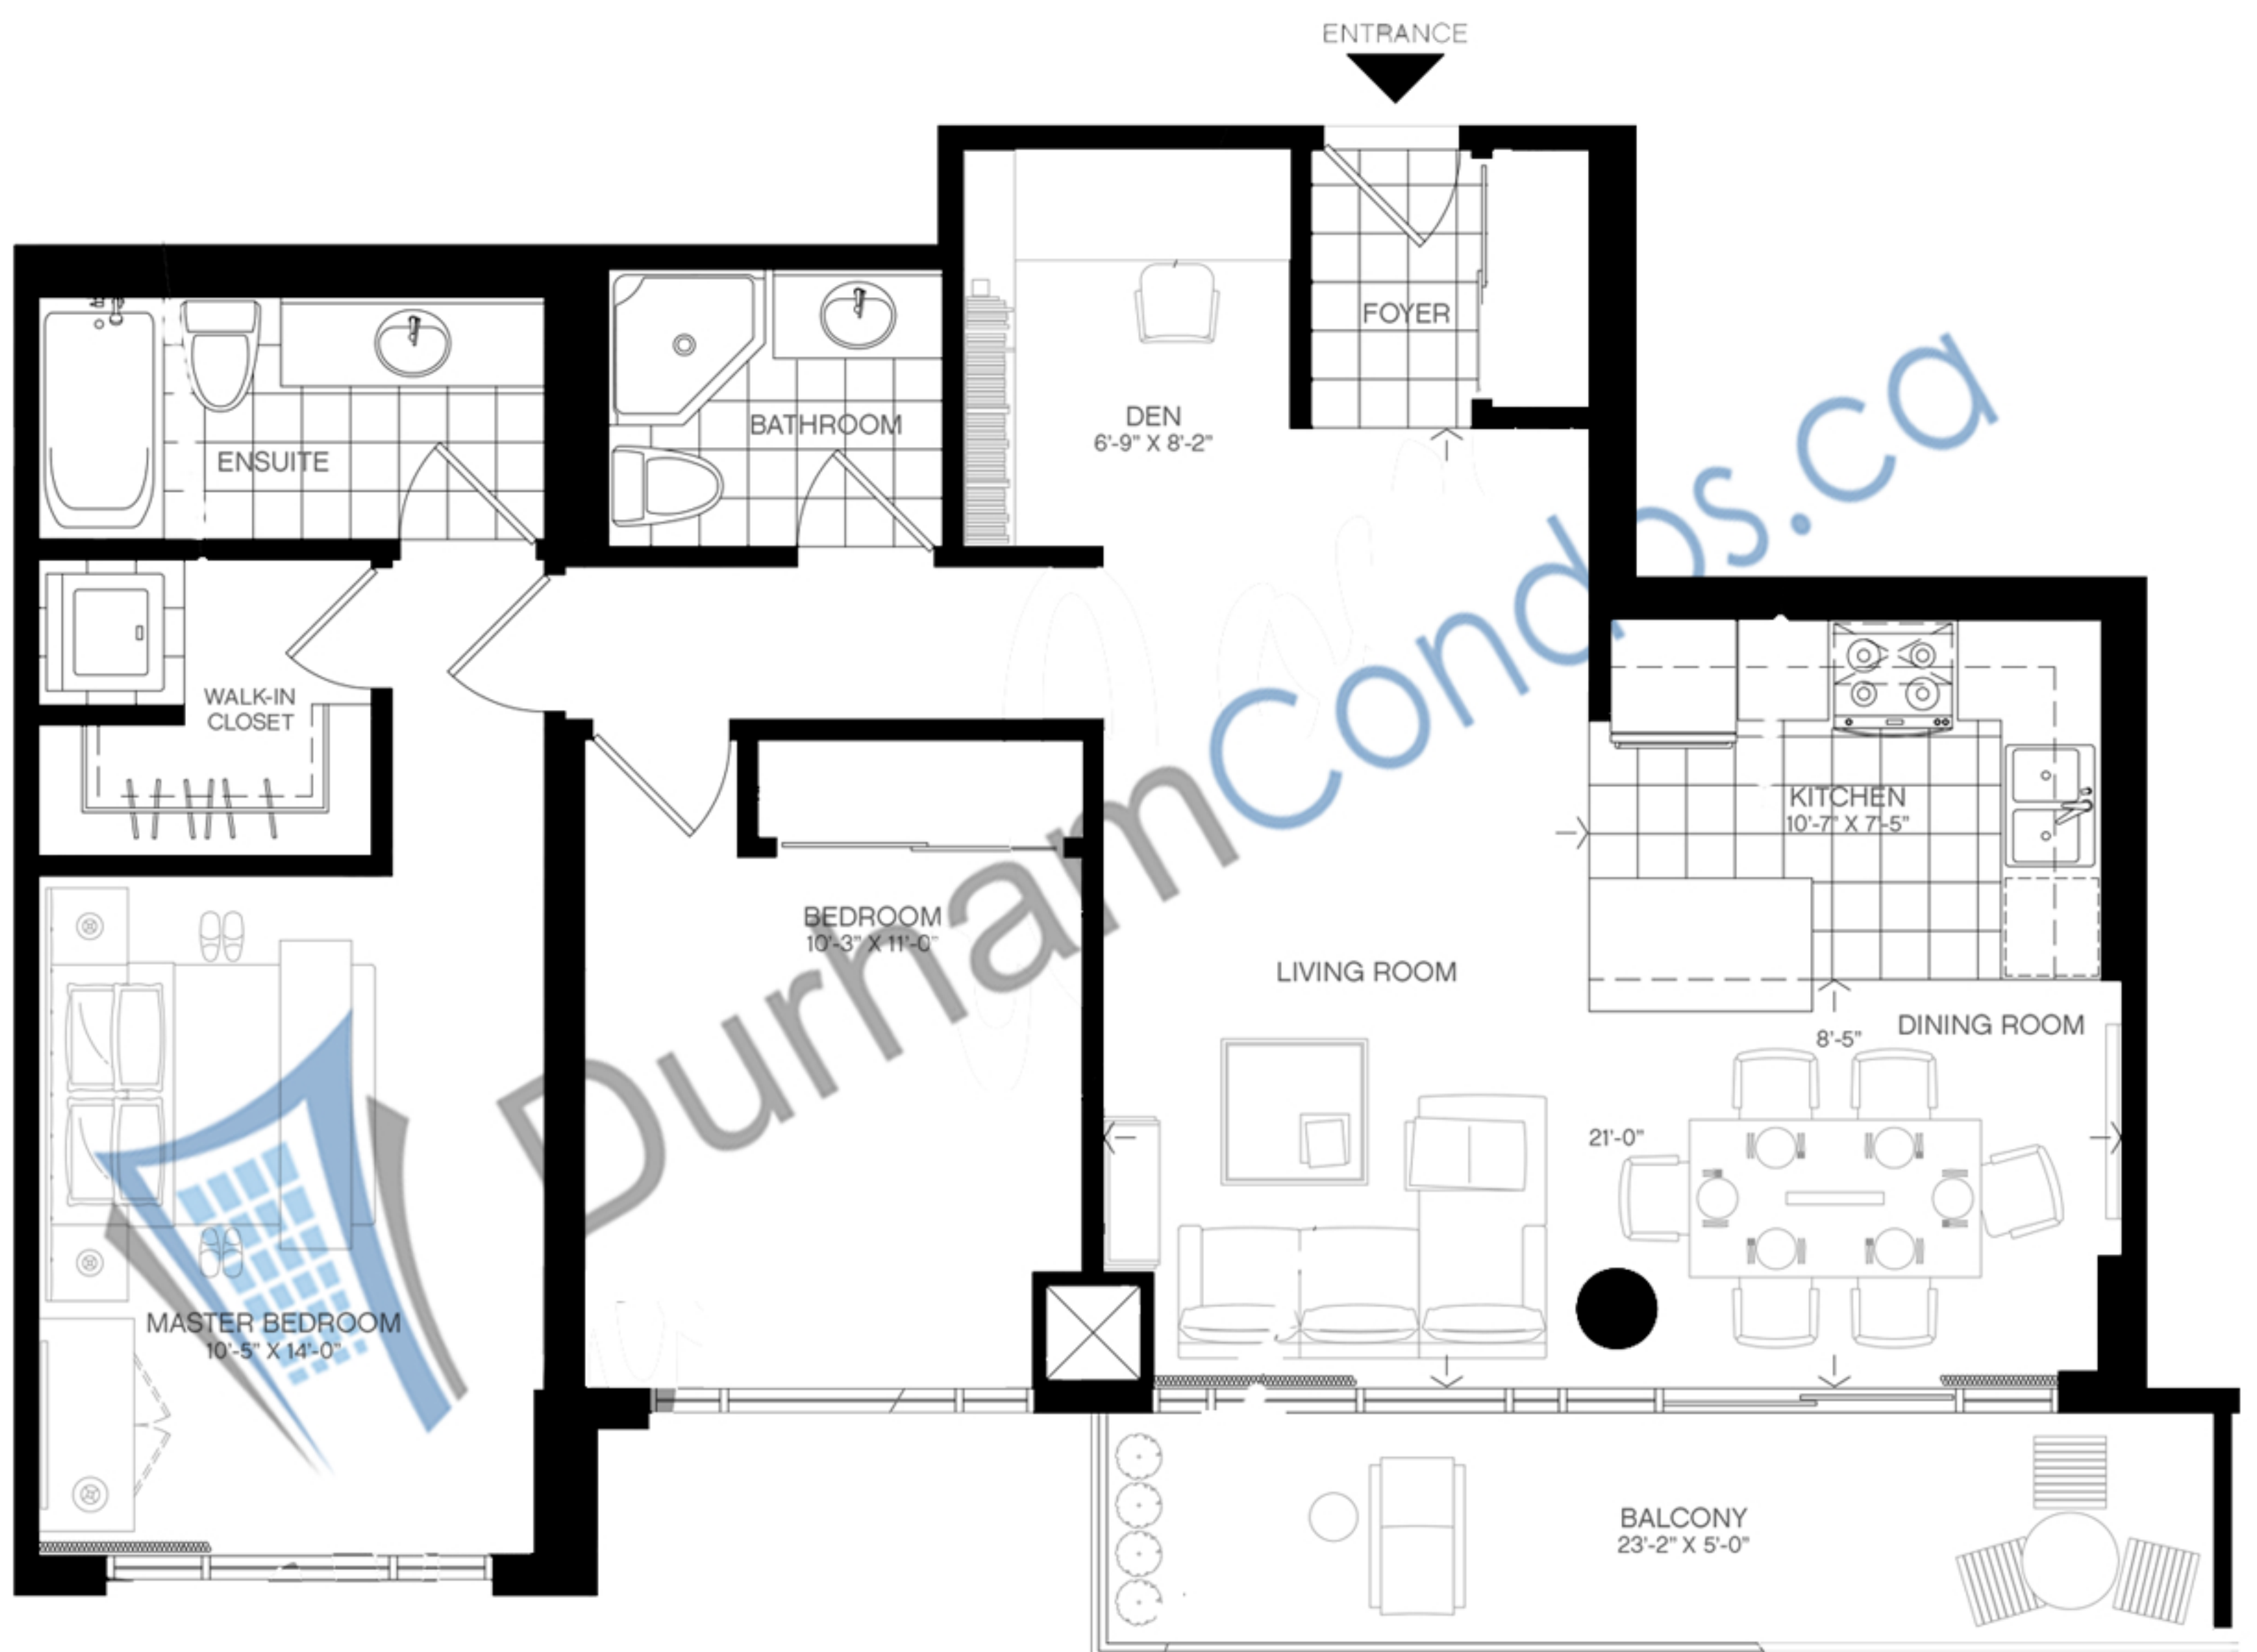

1600 Charles St., - The Rowe
EASTPORT

1,170 SQFT
Including 118 SQFT OUTDOOR
2 BEDROOM +DEN+ 2 BATHROOM

DurhamCondos.ca

All floorplan measurements, scale and item placements, are deemed reliable but not guaranteed and are for informational purposes only. Neither Mike Bouma, RE/MAX JAZZ Inc., Brokerage nor durhamcondos.ca shall be responsible for any errors herein.