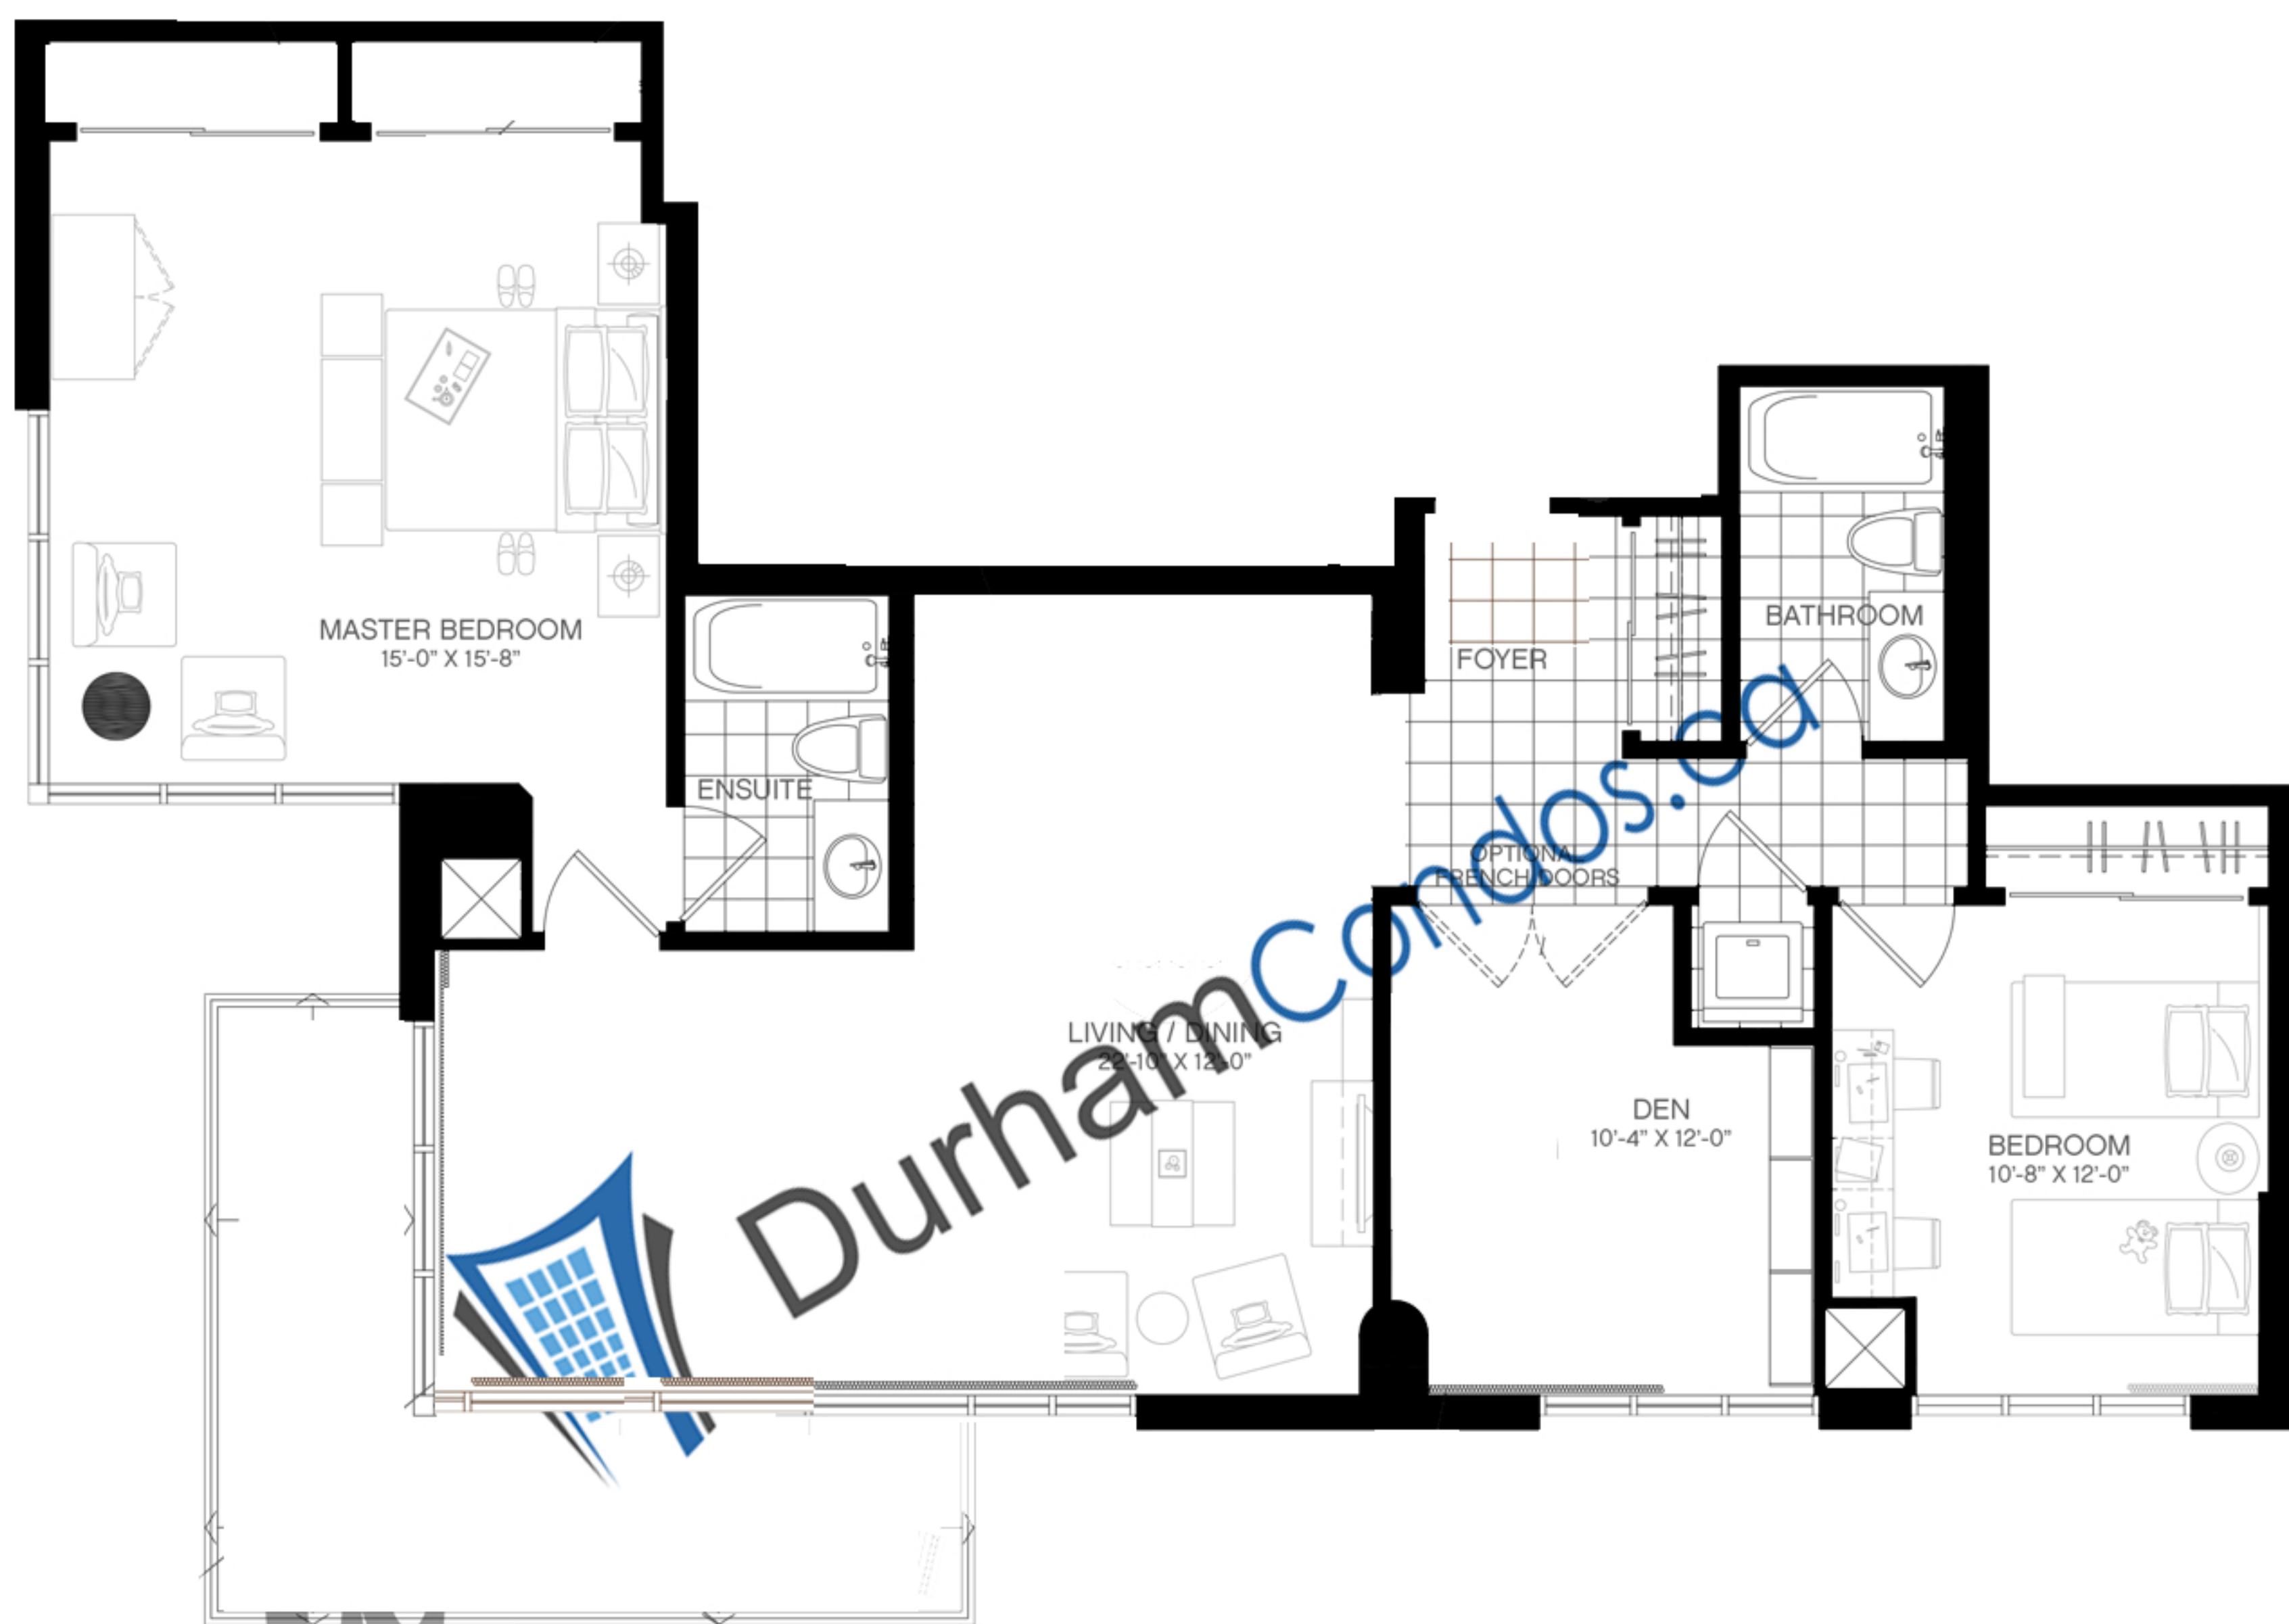

1600 Charles St., - The Rowe
DARTMOUTH

1,359 SQFT
including 147 SQFT OUTDOOR
2 BEDROOM + DEN + 2 BATHROOM

DurhamCondos.ca

All floorplan measurements, scale and item placements, are deemed reliable but not guaranteed and are for informational purposes only. Neither Mike Bouma, RE/MAX JAZZ Inc., Brokerage nor durhamcondos.ca shall be responsible for any errors herein.