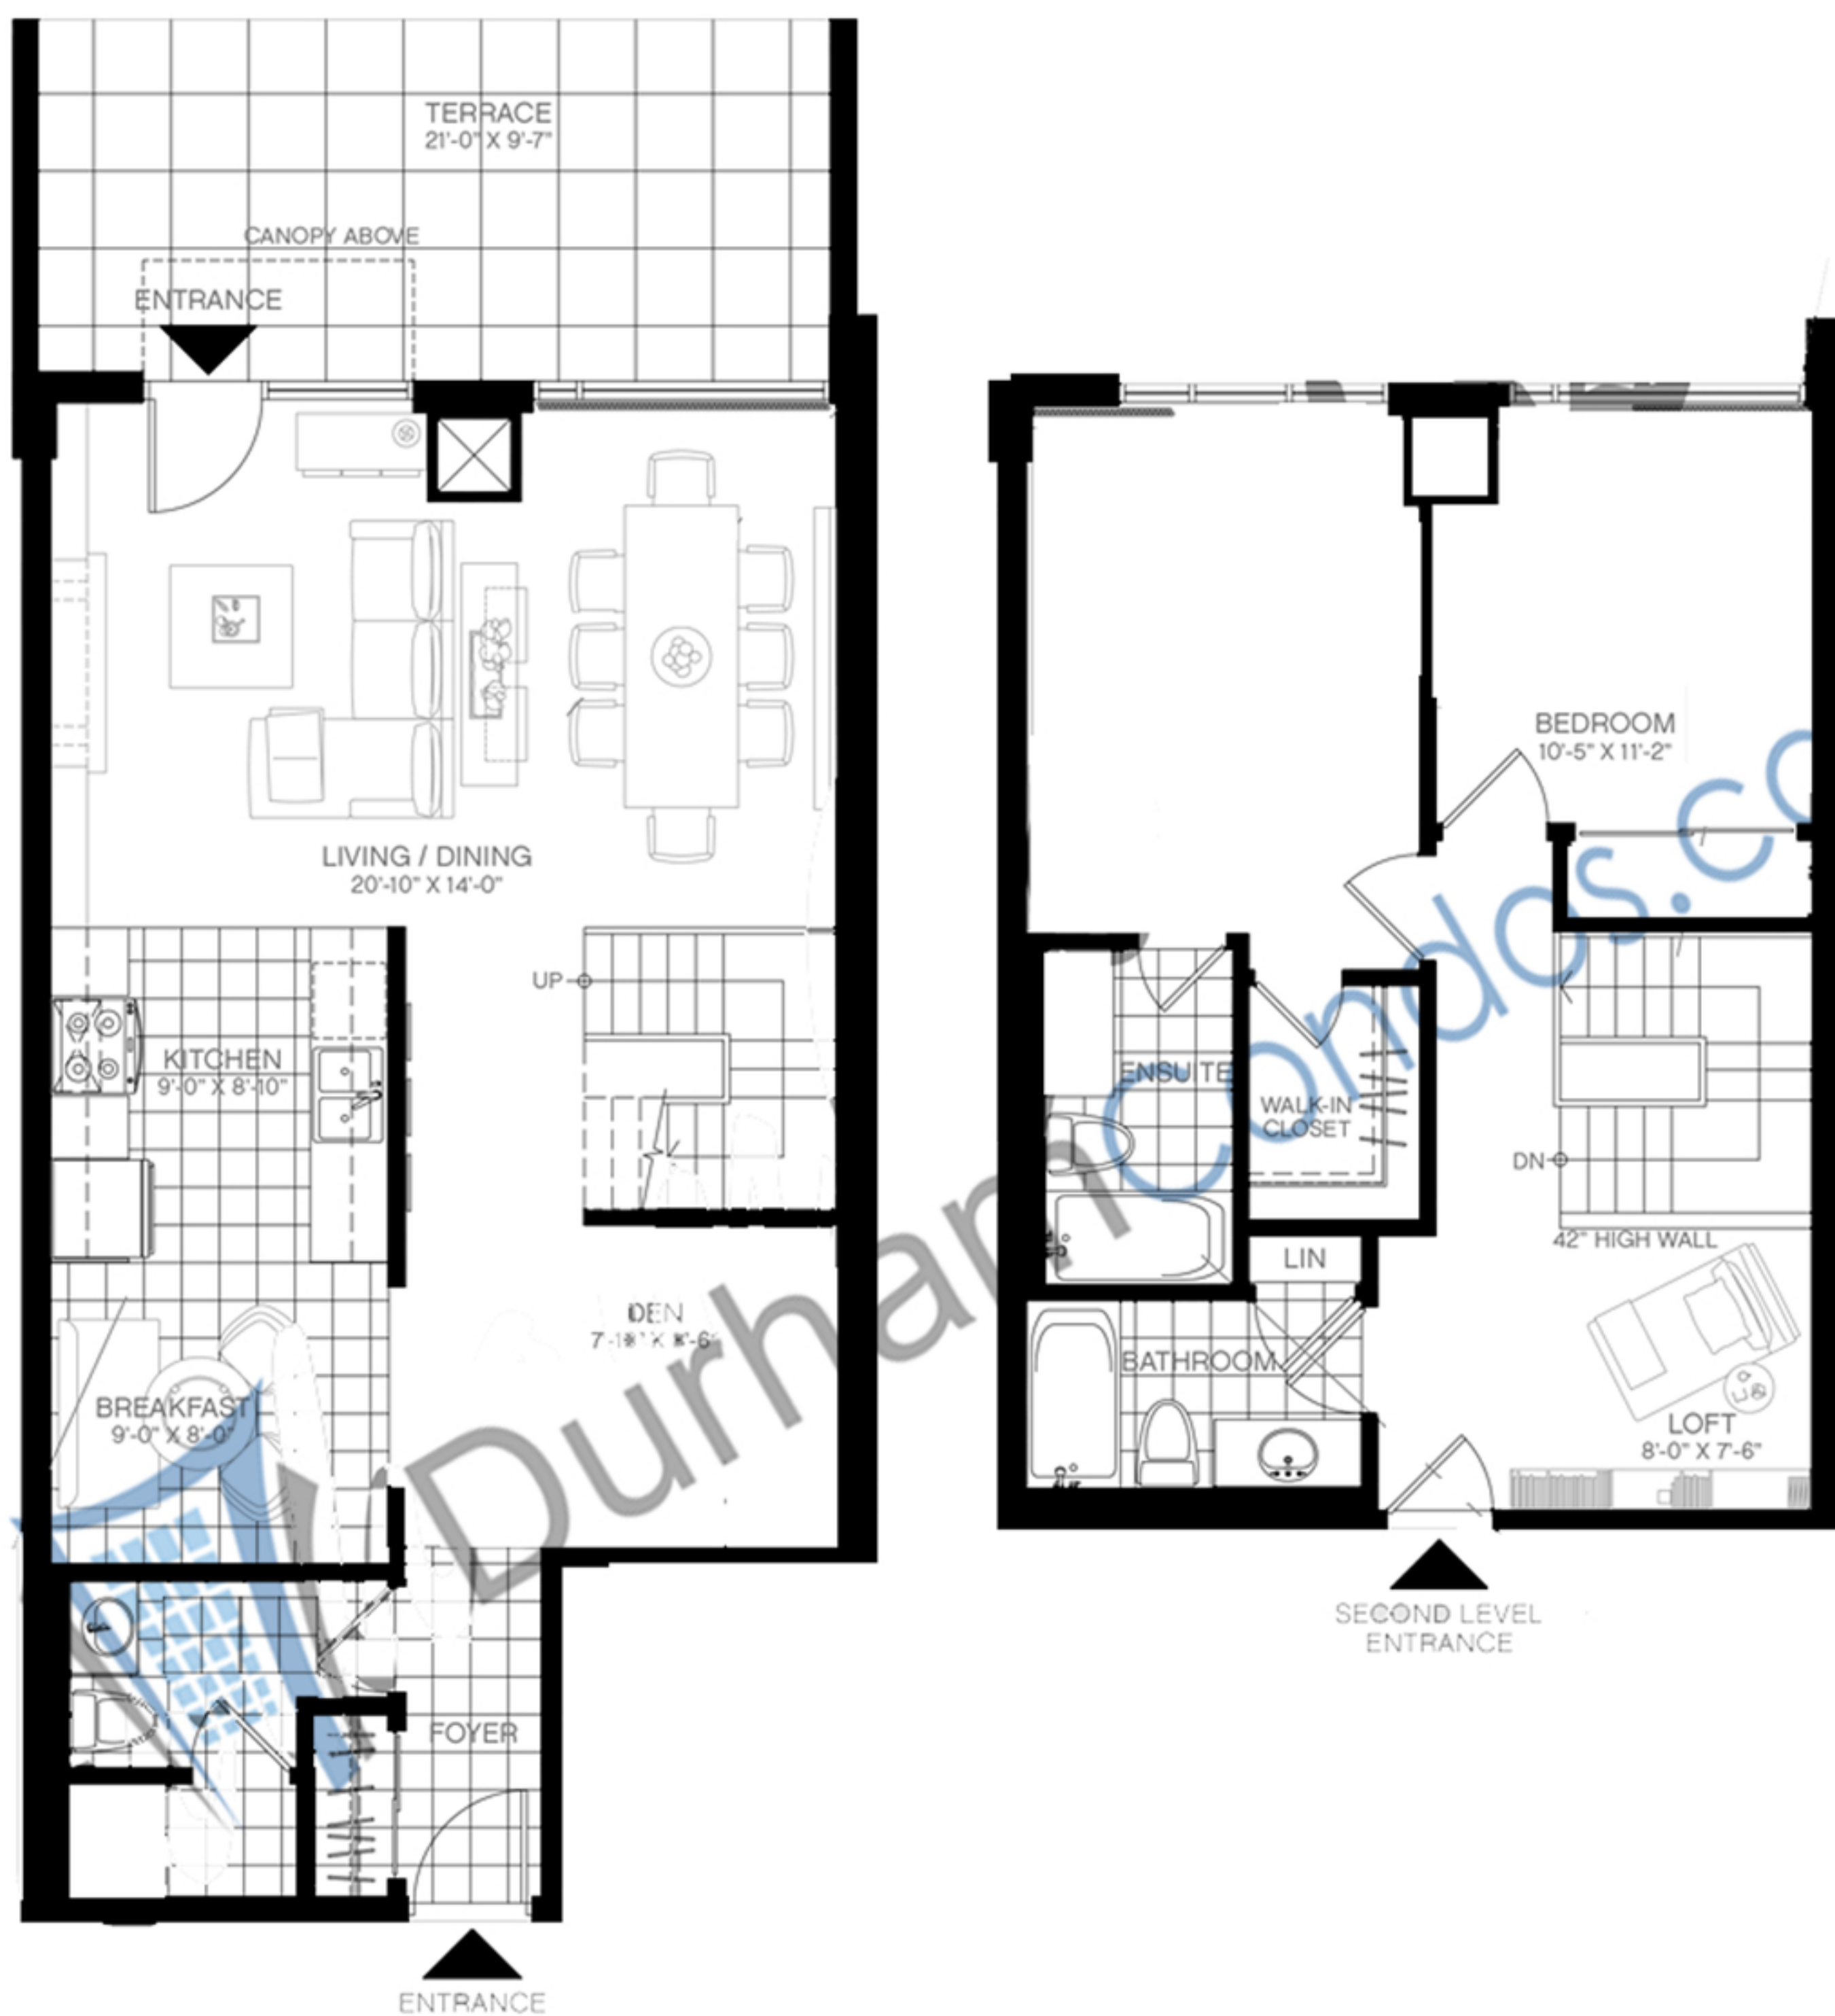

1600 Charles St., - The Rowe  
CHATHAM

1,643 SQFT  
Including 206 SQFT OUTDOOR  
2 BEDROOM + DEN+2 BATHROOM

DurhamCondos.ca

All floorplan measurements, scale and item placements, are deemed reliable but not guaranteed and are for informational purposes only. Neither Mike Bouma, RE/MAX JAZZ Inc., Brokerage nor durhamcondos.ca shall be responsible for any errors herein.