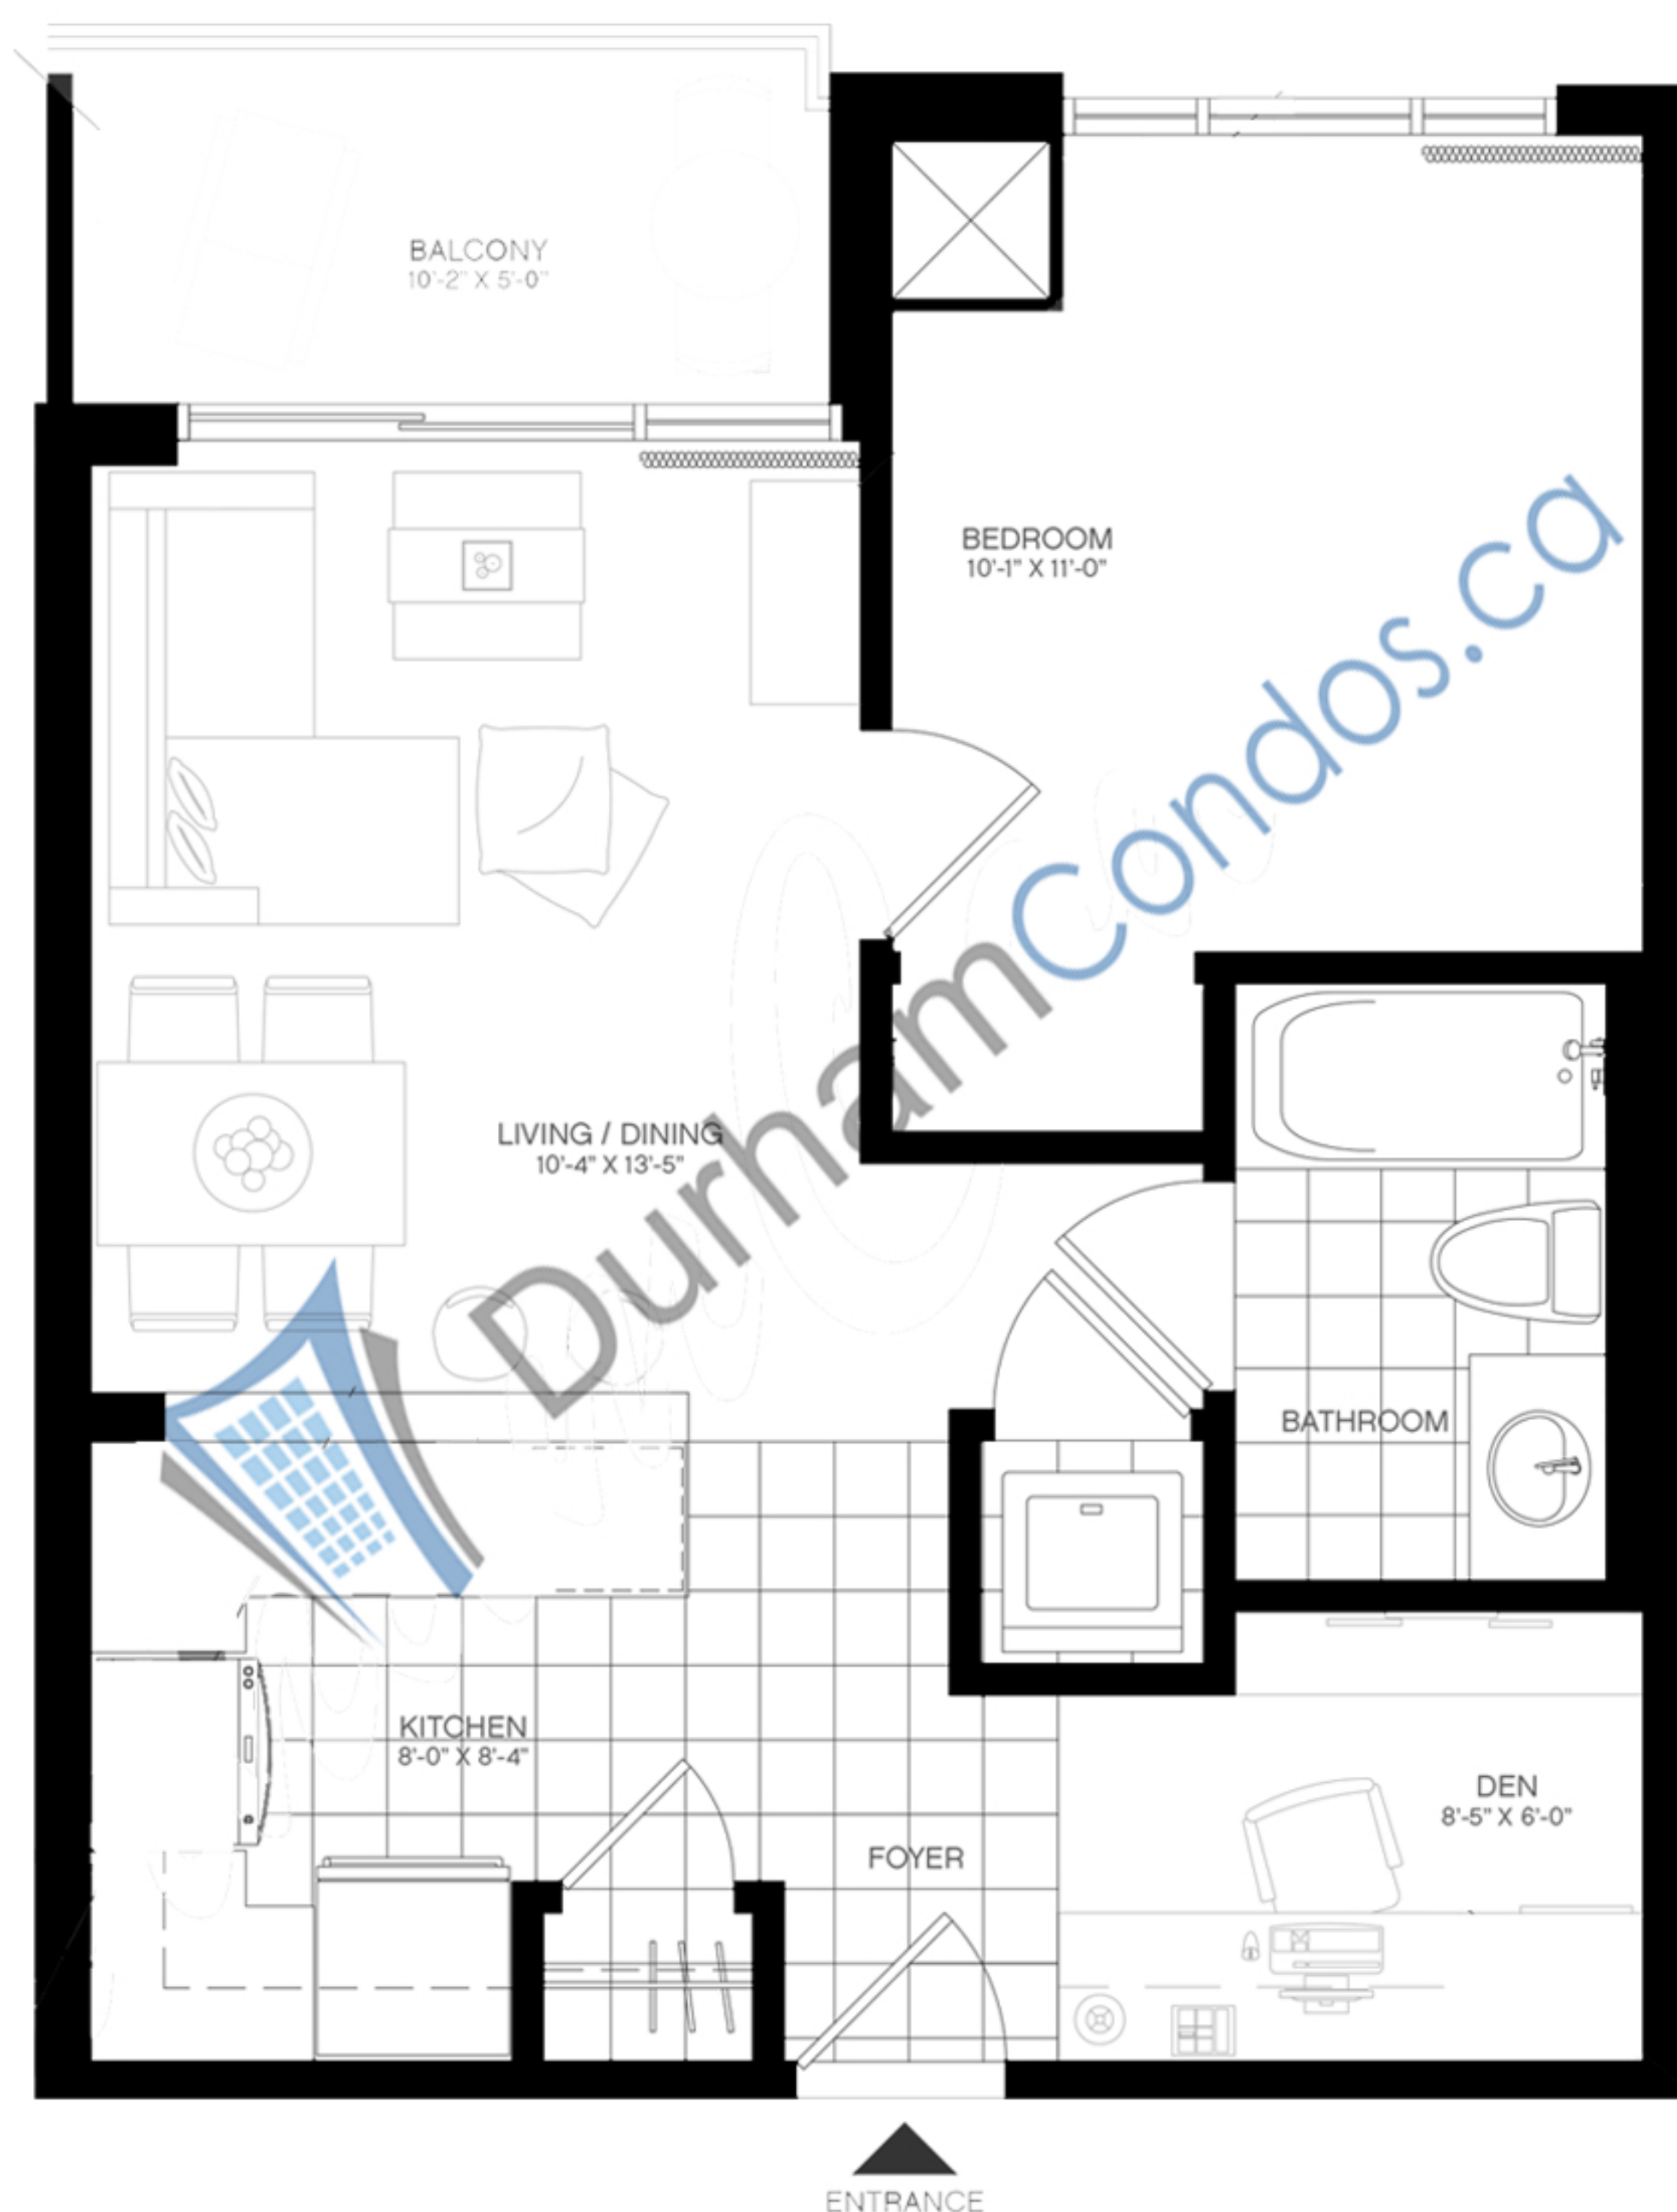

1600 Charles St., - The Rowe
BEAUFORT

593 SQFT
PLUS 52 SQFT OUTDOOR
1 BEDROOM + DEN+ 1 BATHROOM

DurhamCondos.ca

All floorplan measurements, scale and item placements, are deemed reliable but not guaranteed and are for informational purposes only. Neither Mike Bouma, RE/MAX JAZZ Inc., Brokerage nor durhamcondos.ca shall be responsible for any errors herein.