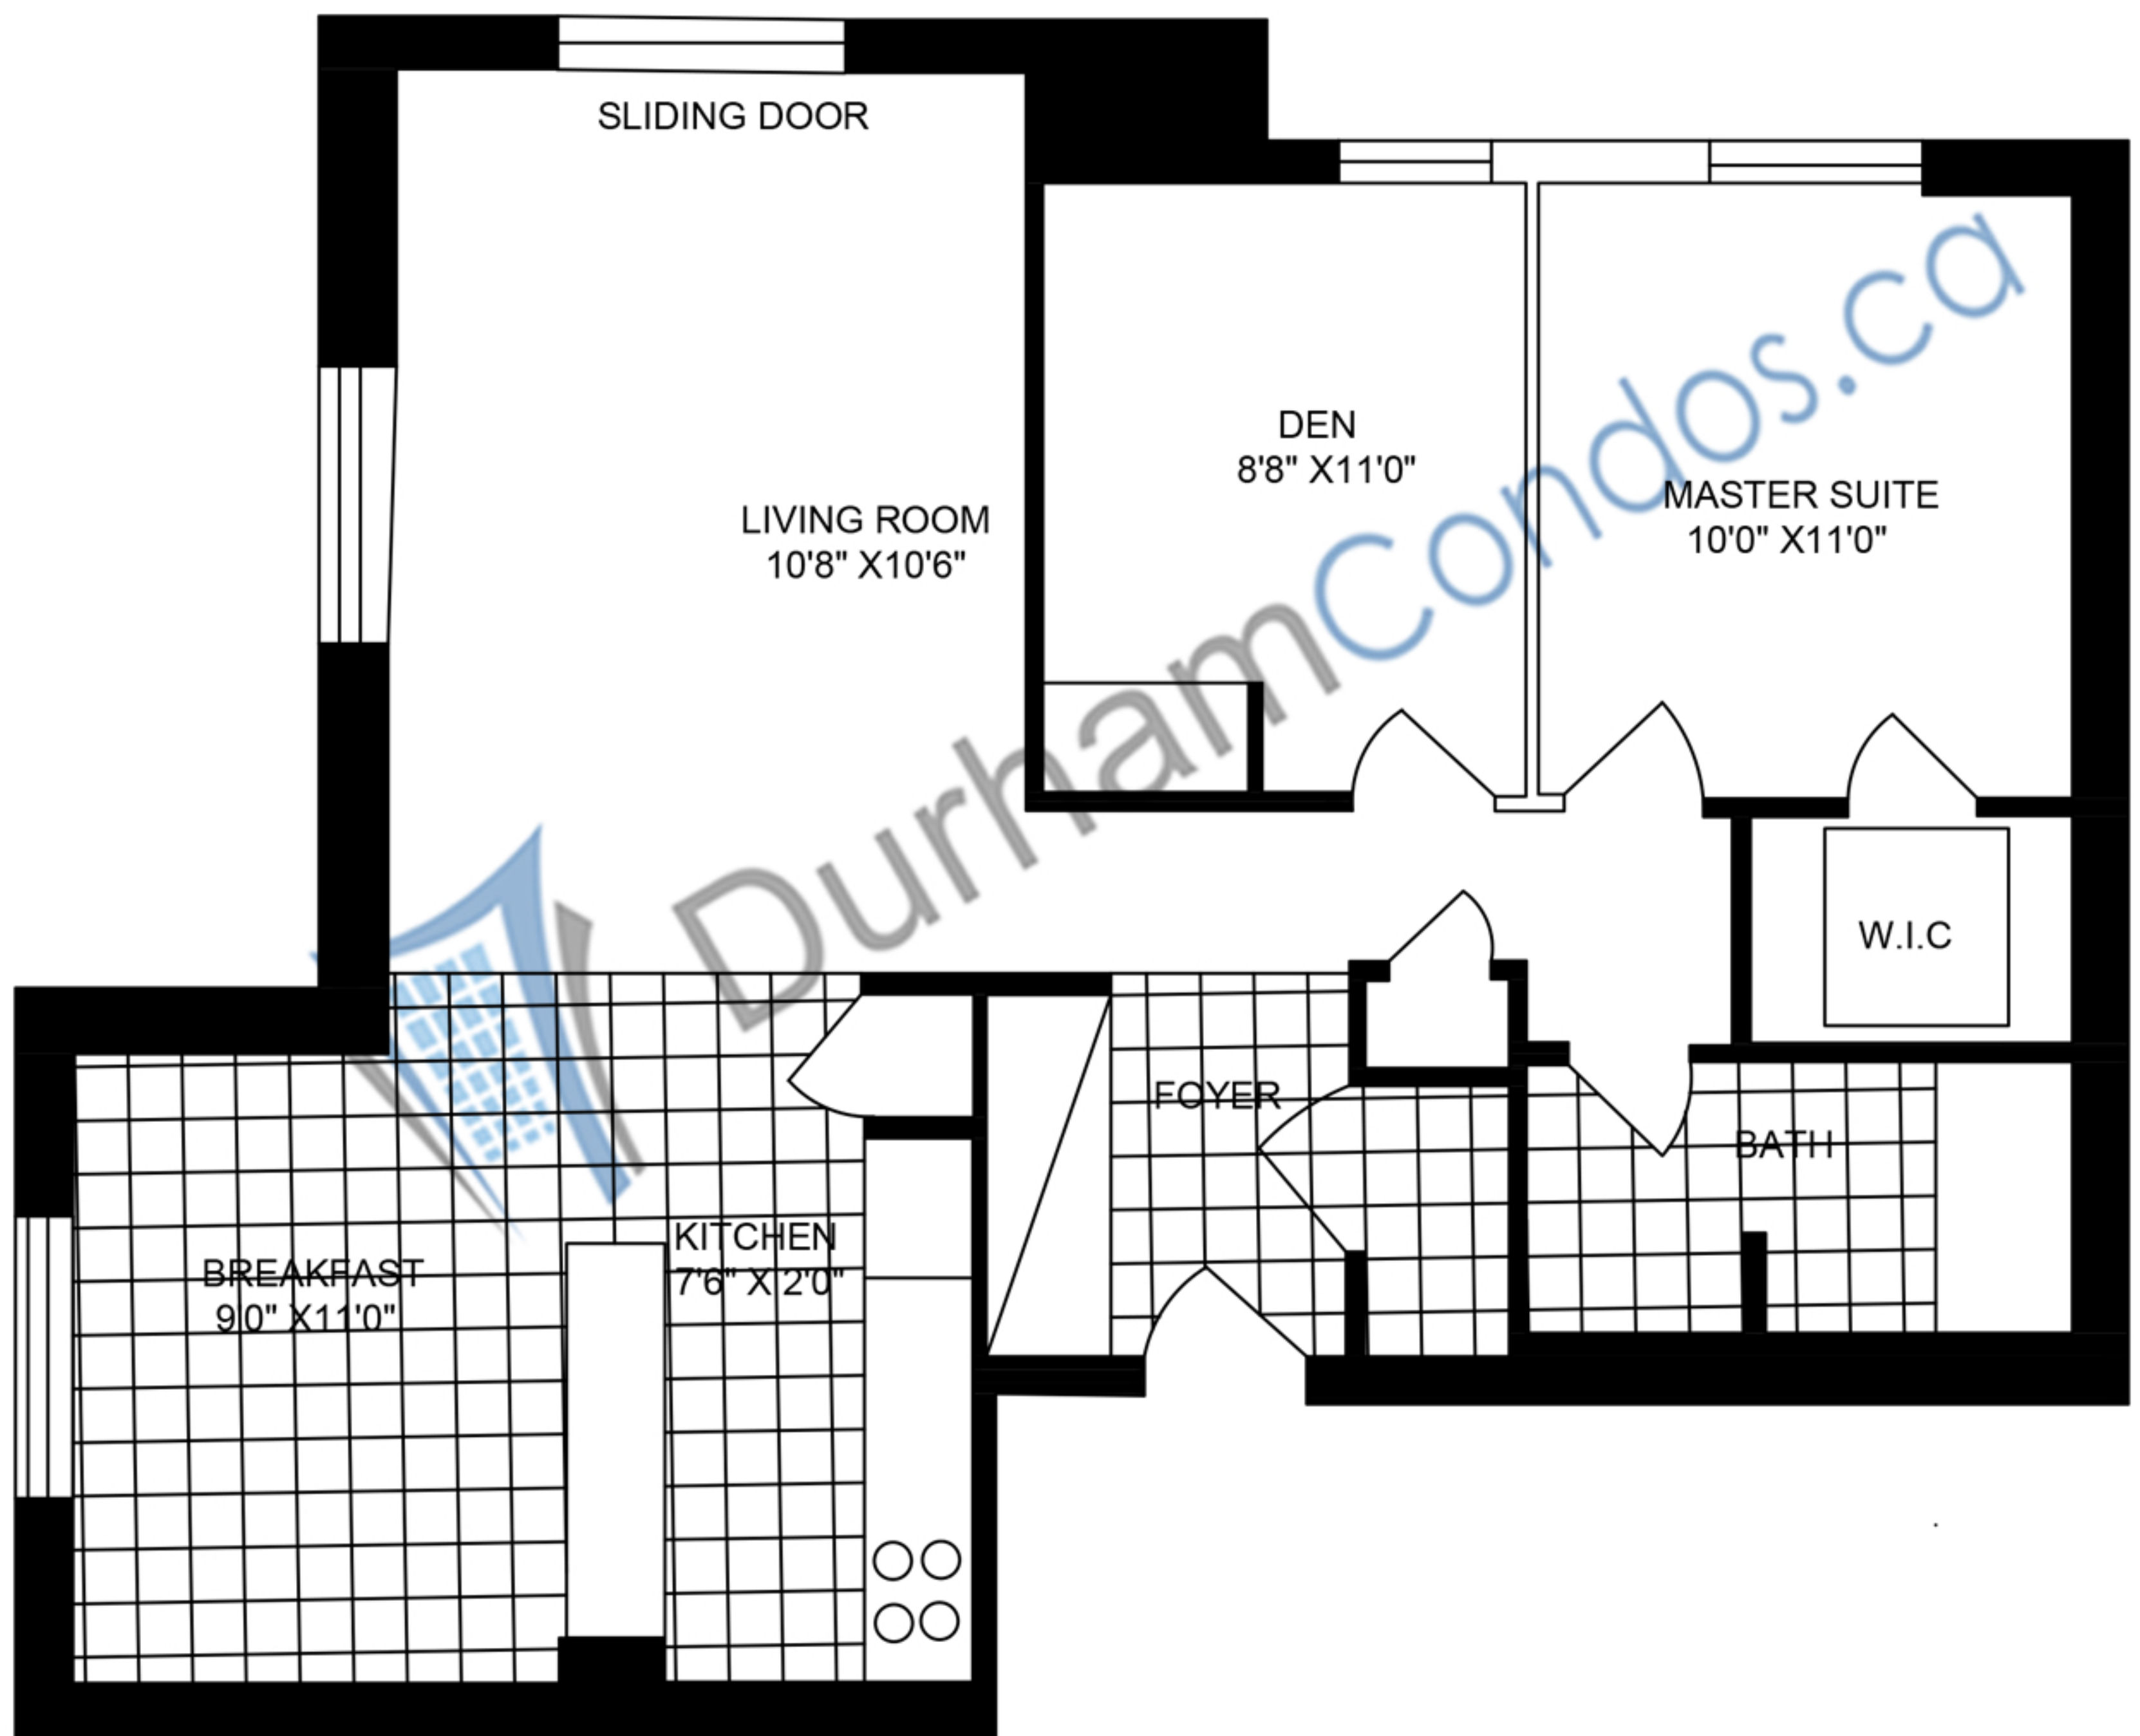

921 SQFT
2 BEDROOM

DurhamCondos.ca

All floorplan measurements, scale and item placements, are deemed reliable but not guaranteed and are for informational purposes only. Neither Mike Bouma, RE/MAX JAZZ Inc., Brokerage nor durhamcondos.ca shall be responsible for any errors herein.